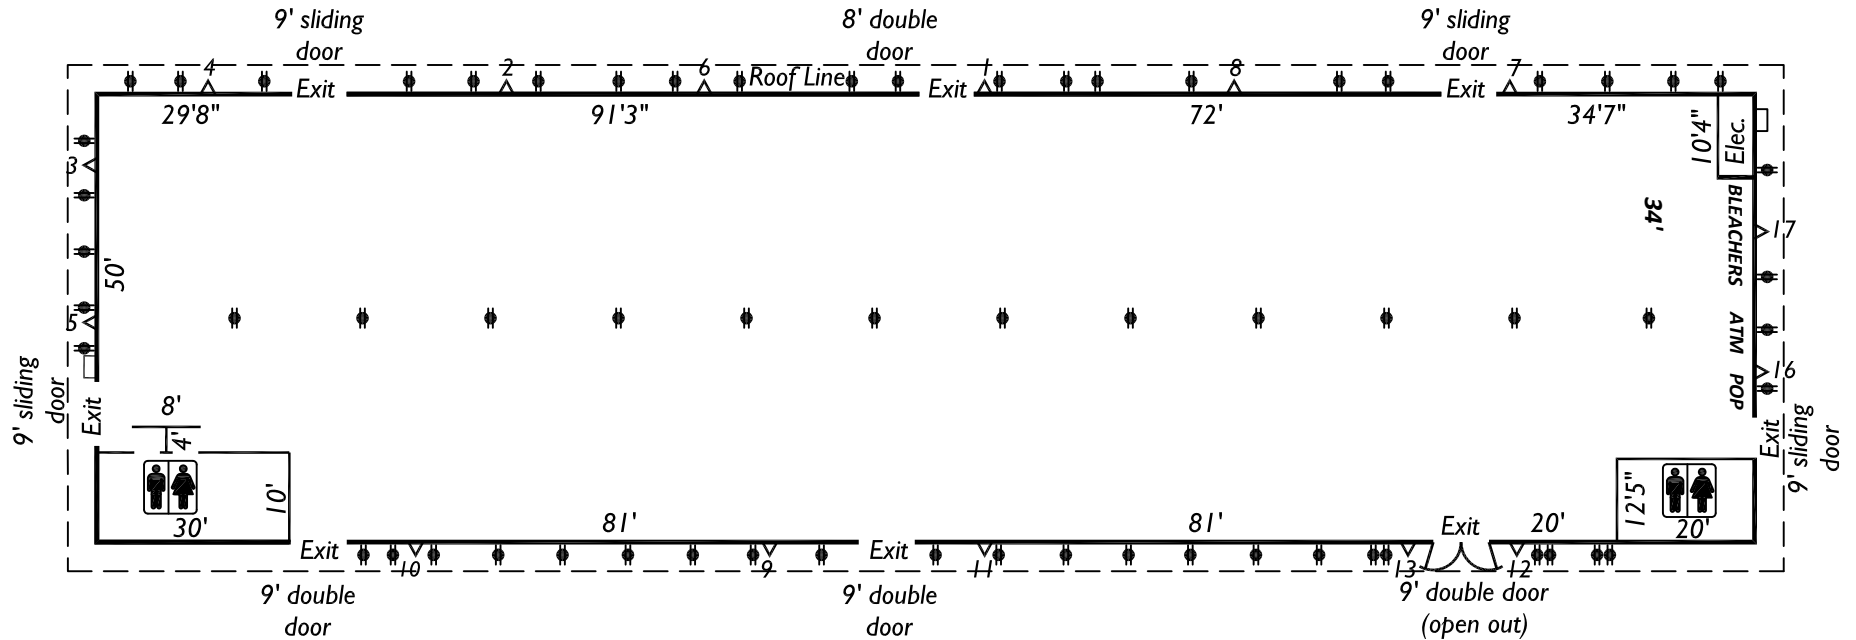

70' x 258'
18,060 s.f.

Legend

- Restrooms
- Electrical Outlet *
- Phone Jack *

* The outlets and phone jacks are shown outside for clarity, but are actually inside.
* Duck work for both units come out 32" from west wall.

Scale: 1"=30'

Enumclaw EXPO & Events Center
45224 284th Ave SE - Enumclaw, WA 98022 ~ (360)-226-3493
Email: info@enumclawexpo.com, Web Site: www.enumclawexpo.com