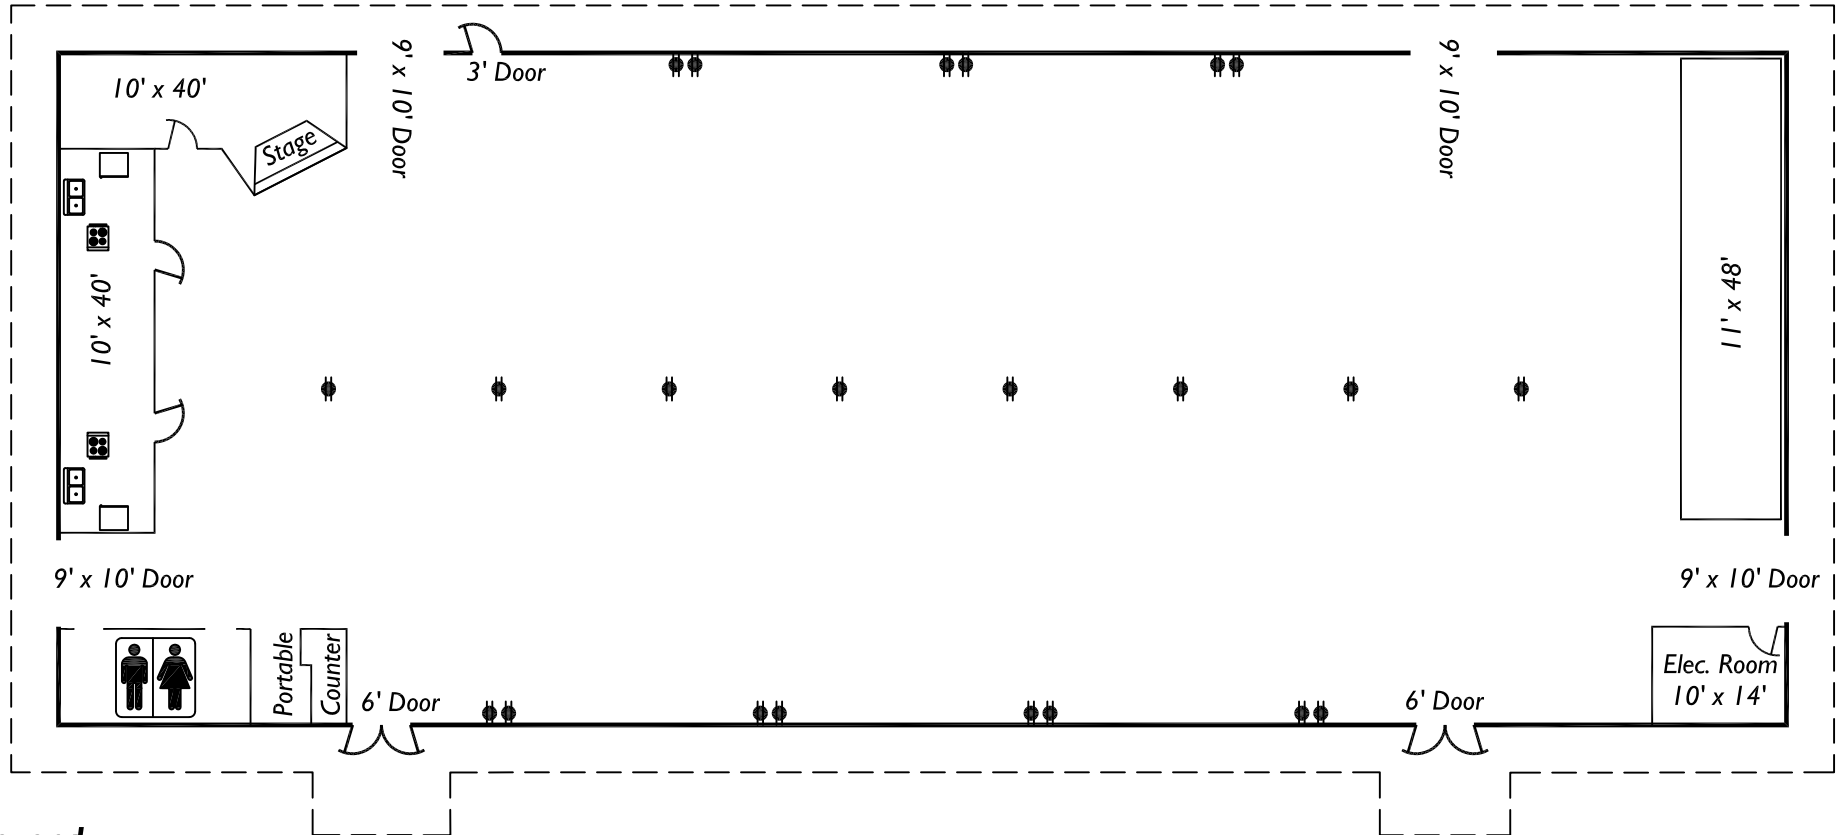

RESTORX Activity Hall

70' x 180'

12,600 s.f.

Roof Line

Legend

Restrooms

Electrical Outlet

Scale: 1"=20'