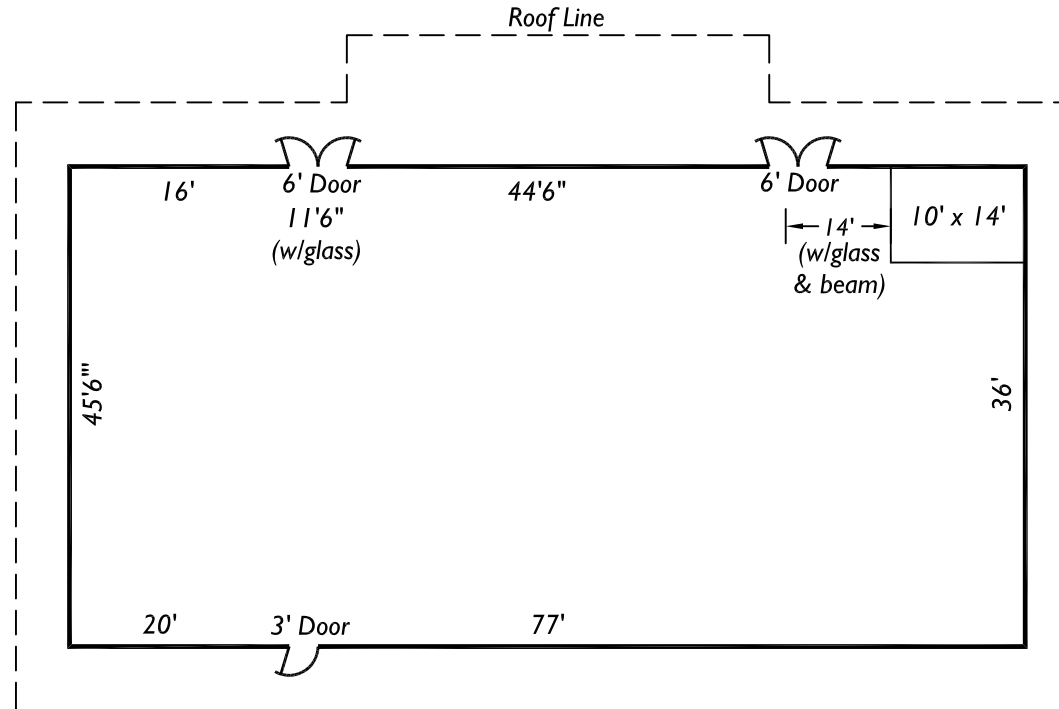

ENUMCLAW ROTARY Small Animal Barn

50' x 100'
5,000 s.f.

Scale: 1"=20'

Enumclaw EXPO & Events Center

45224 284th Ave SE ~ Enumclaw, WA 98022 ~ (360)226-3493

Email: info@enumclawexpo.com ~ Web Site: www.enumclawexpo.com