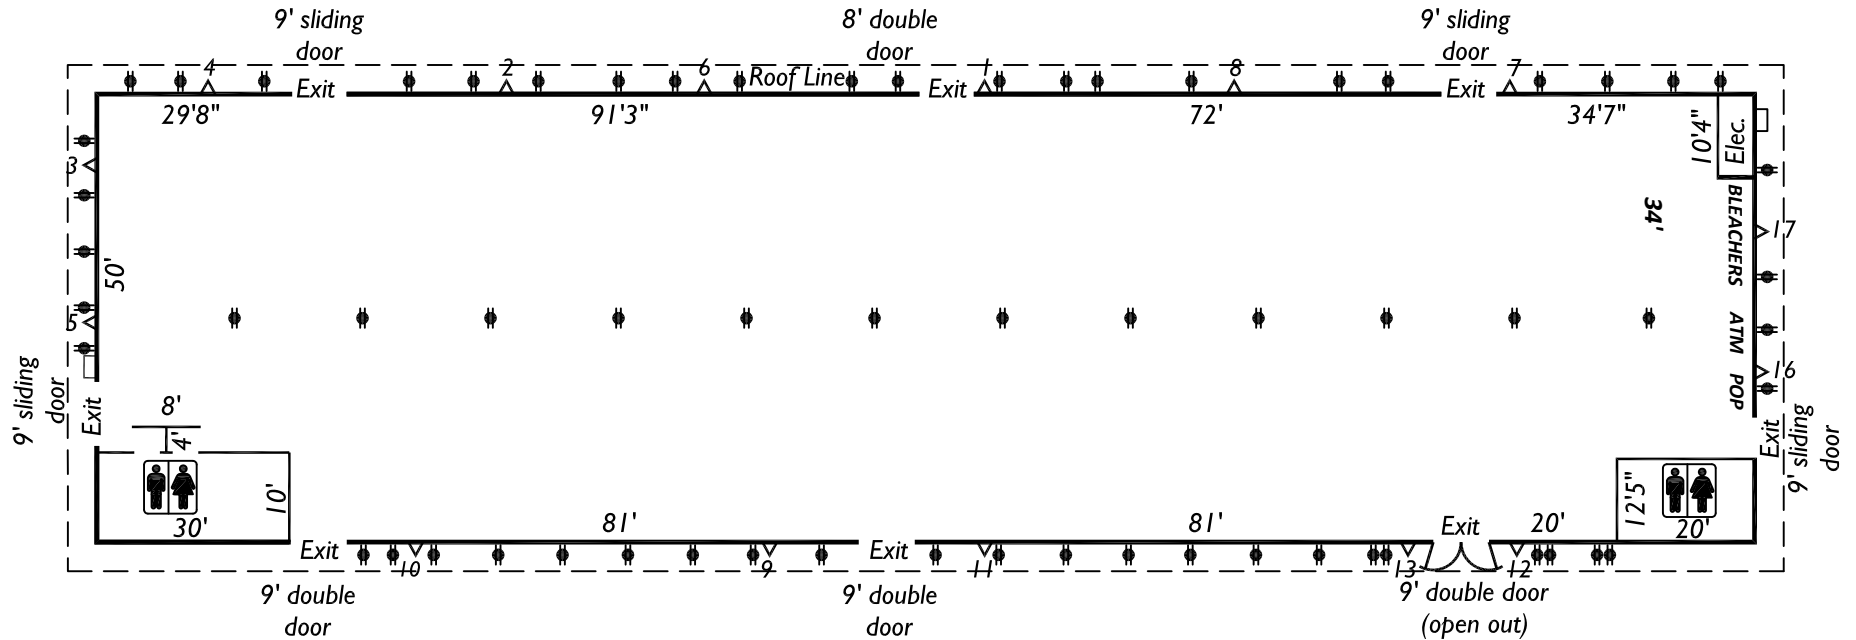

Les Schwab Hall

70' x 258'

18,060 s.f.

Legend

Restrooms

Electrical Outlet *

Phone Jack *

* The outlets and phone jacks are shown outside for clarity, but are actually inside.

* Duck work for both units come out 32" from west wall.

Scale: 1"=30'

Enumclaw EXPO & Events Center

45224 284th Ave SE - Enumclaw, WA 98022 ~ (360)-226-3493

Email: info@enumclawexpo.com, Web Site: www.enumclawexpo.com