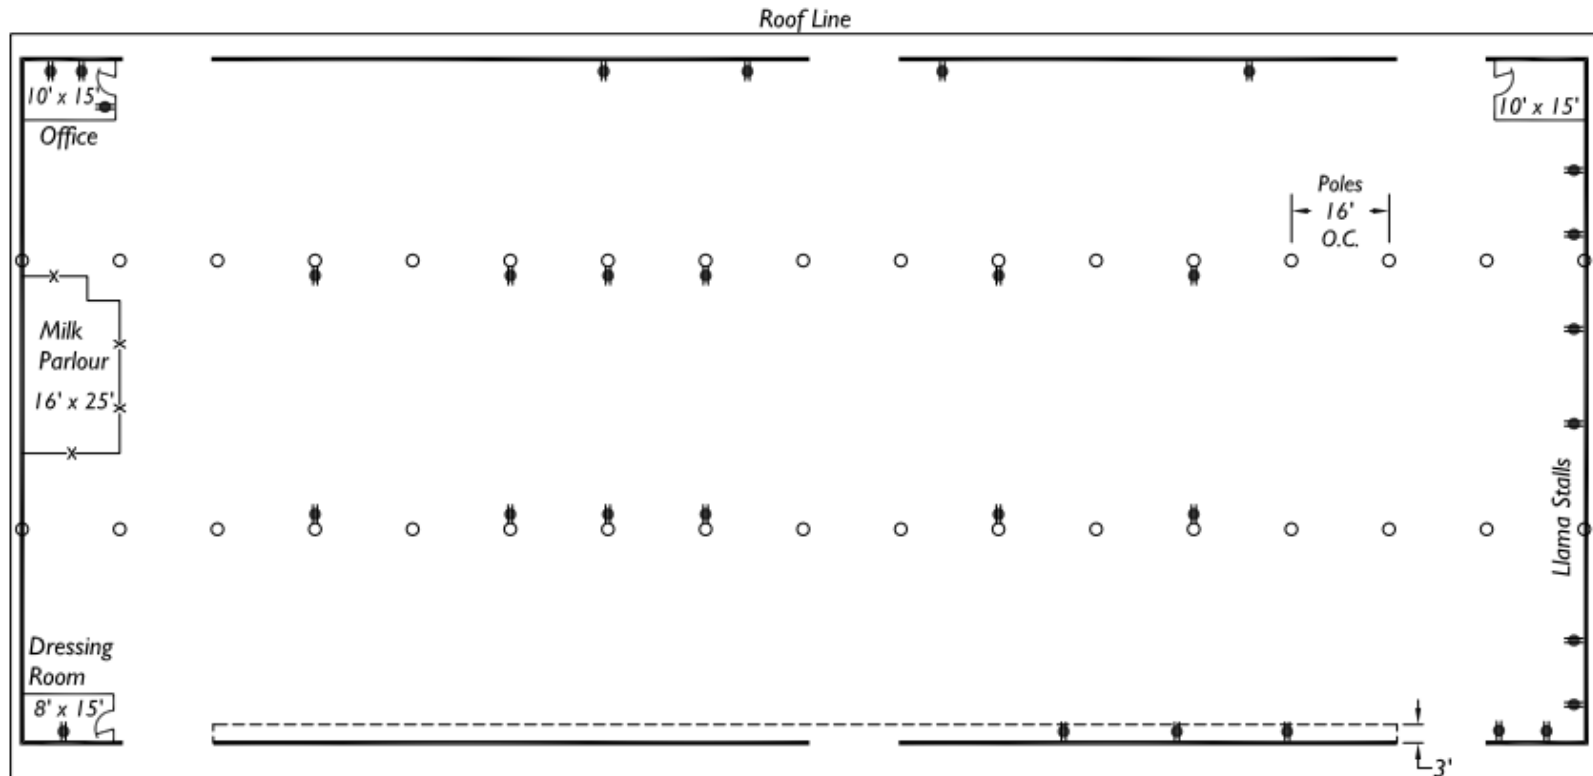

Livestock Barn

112' x 256'

28,672 s.f.

Legend

- Posts
- ⊗ Electrical Outlet

Scale: 1"=30'

Enumclaw Expo Center

Physical Address - 45224 284th Ave SE - Enumclaw, WA 98022