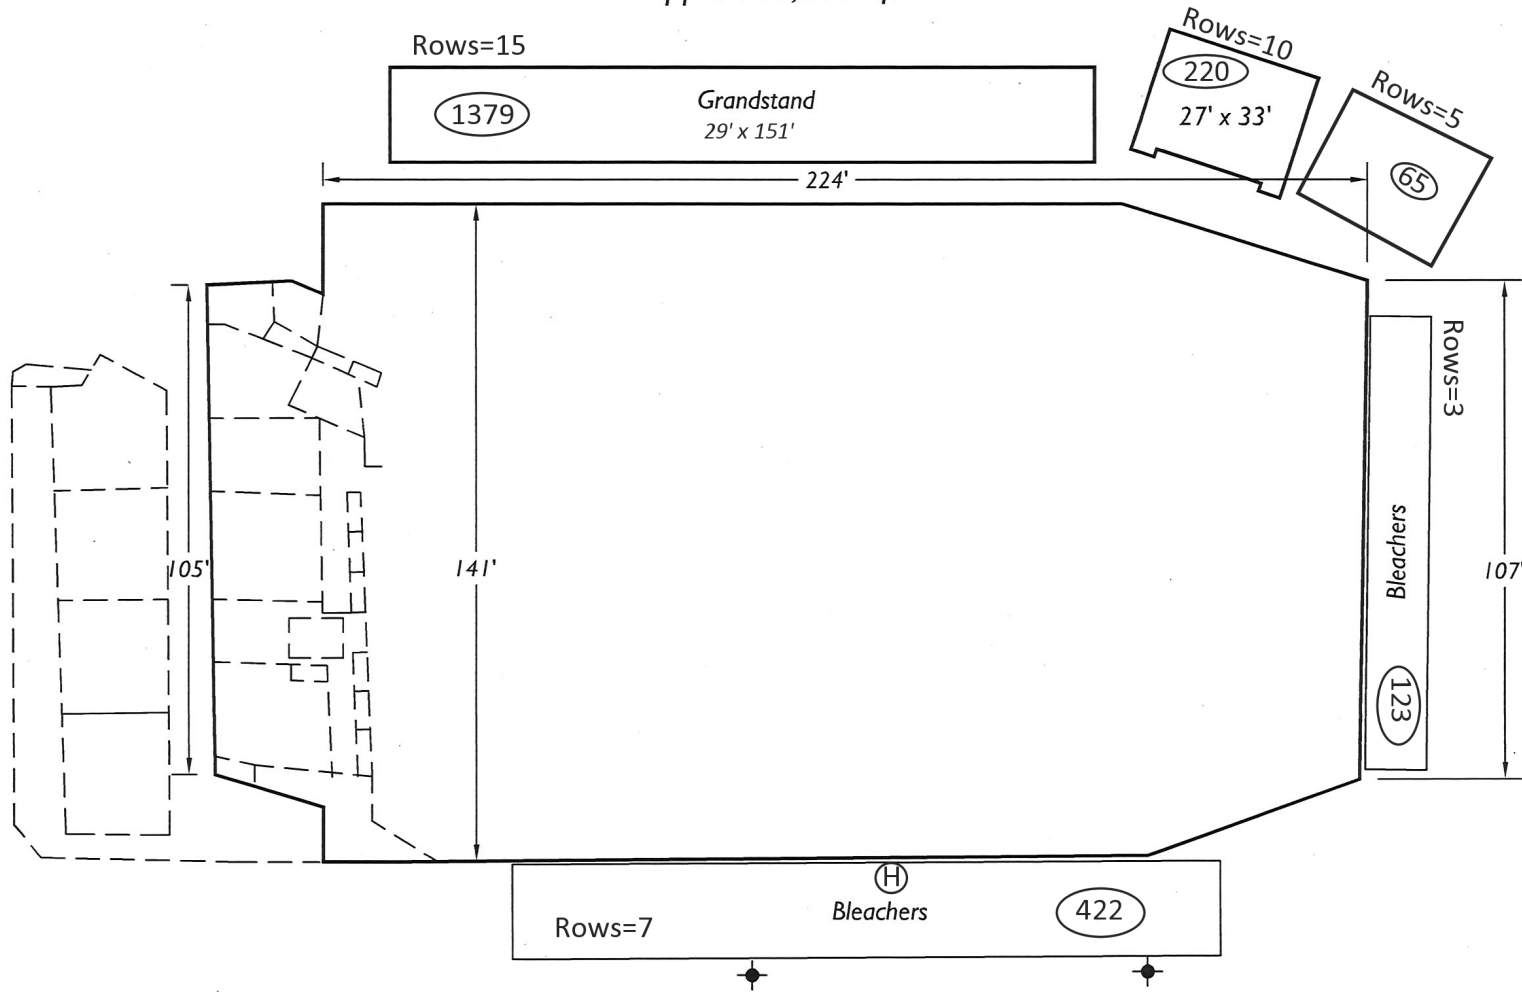

Ⓜ Handicap

Rodeo Arena

141' x 224'

Approx. 33,083 s.f.

Scale: 1"=40'

Enumclaw EXPO & Events Center

45224 284th Ave SE, Enumclaw, WA 98022 ~ (360) 226-3493

Email: info@enumclawexpo.com Web Site: www.enumclawexpo.com