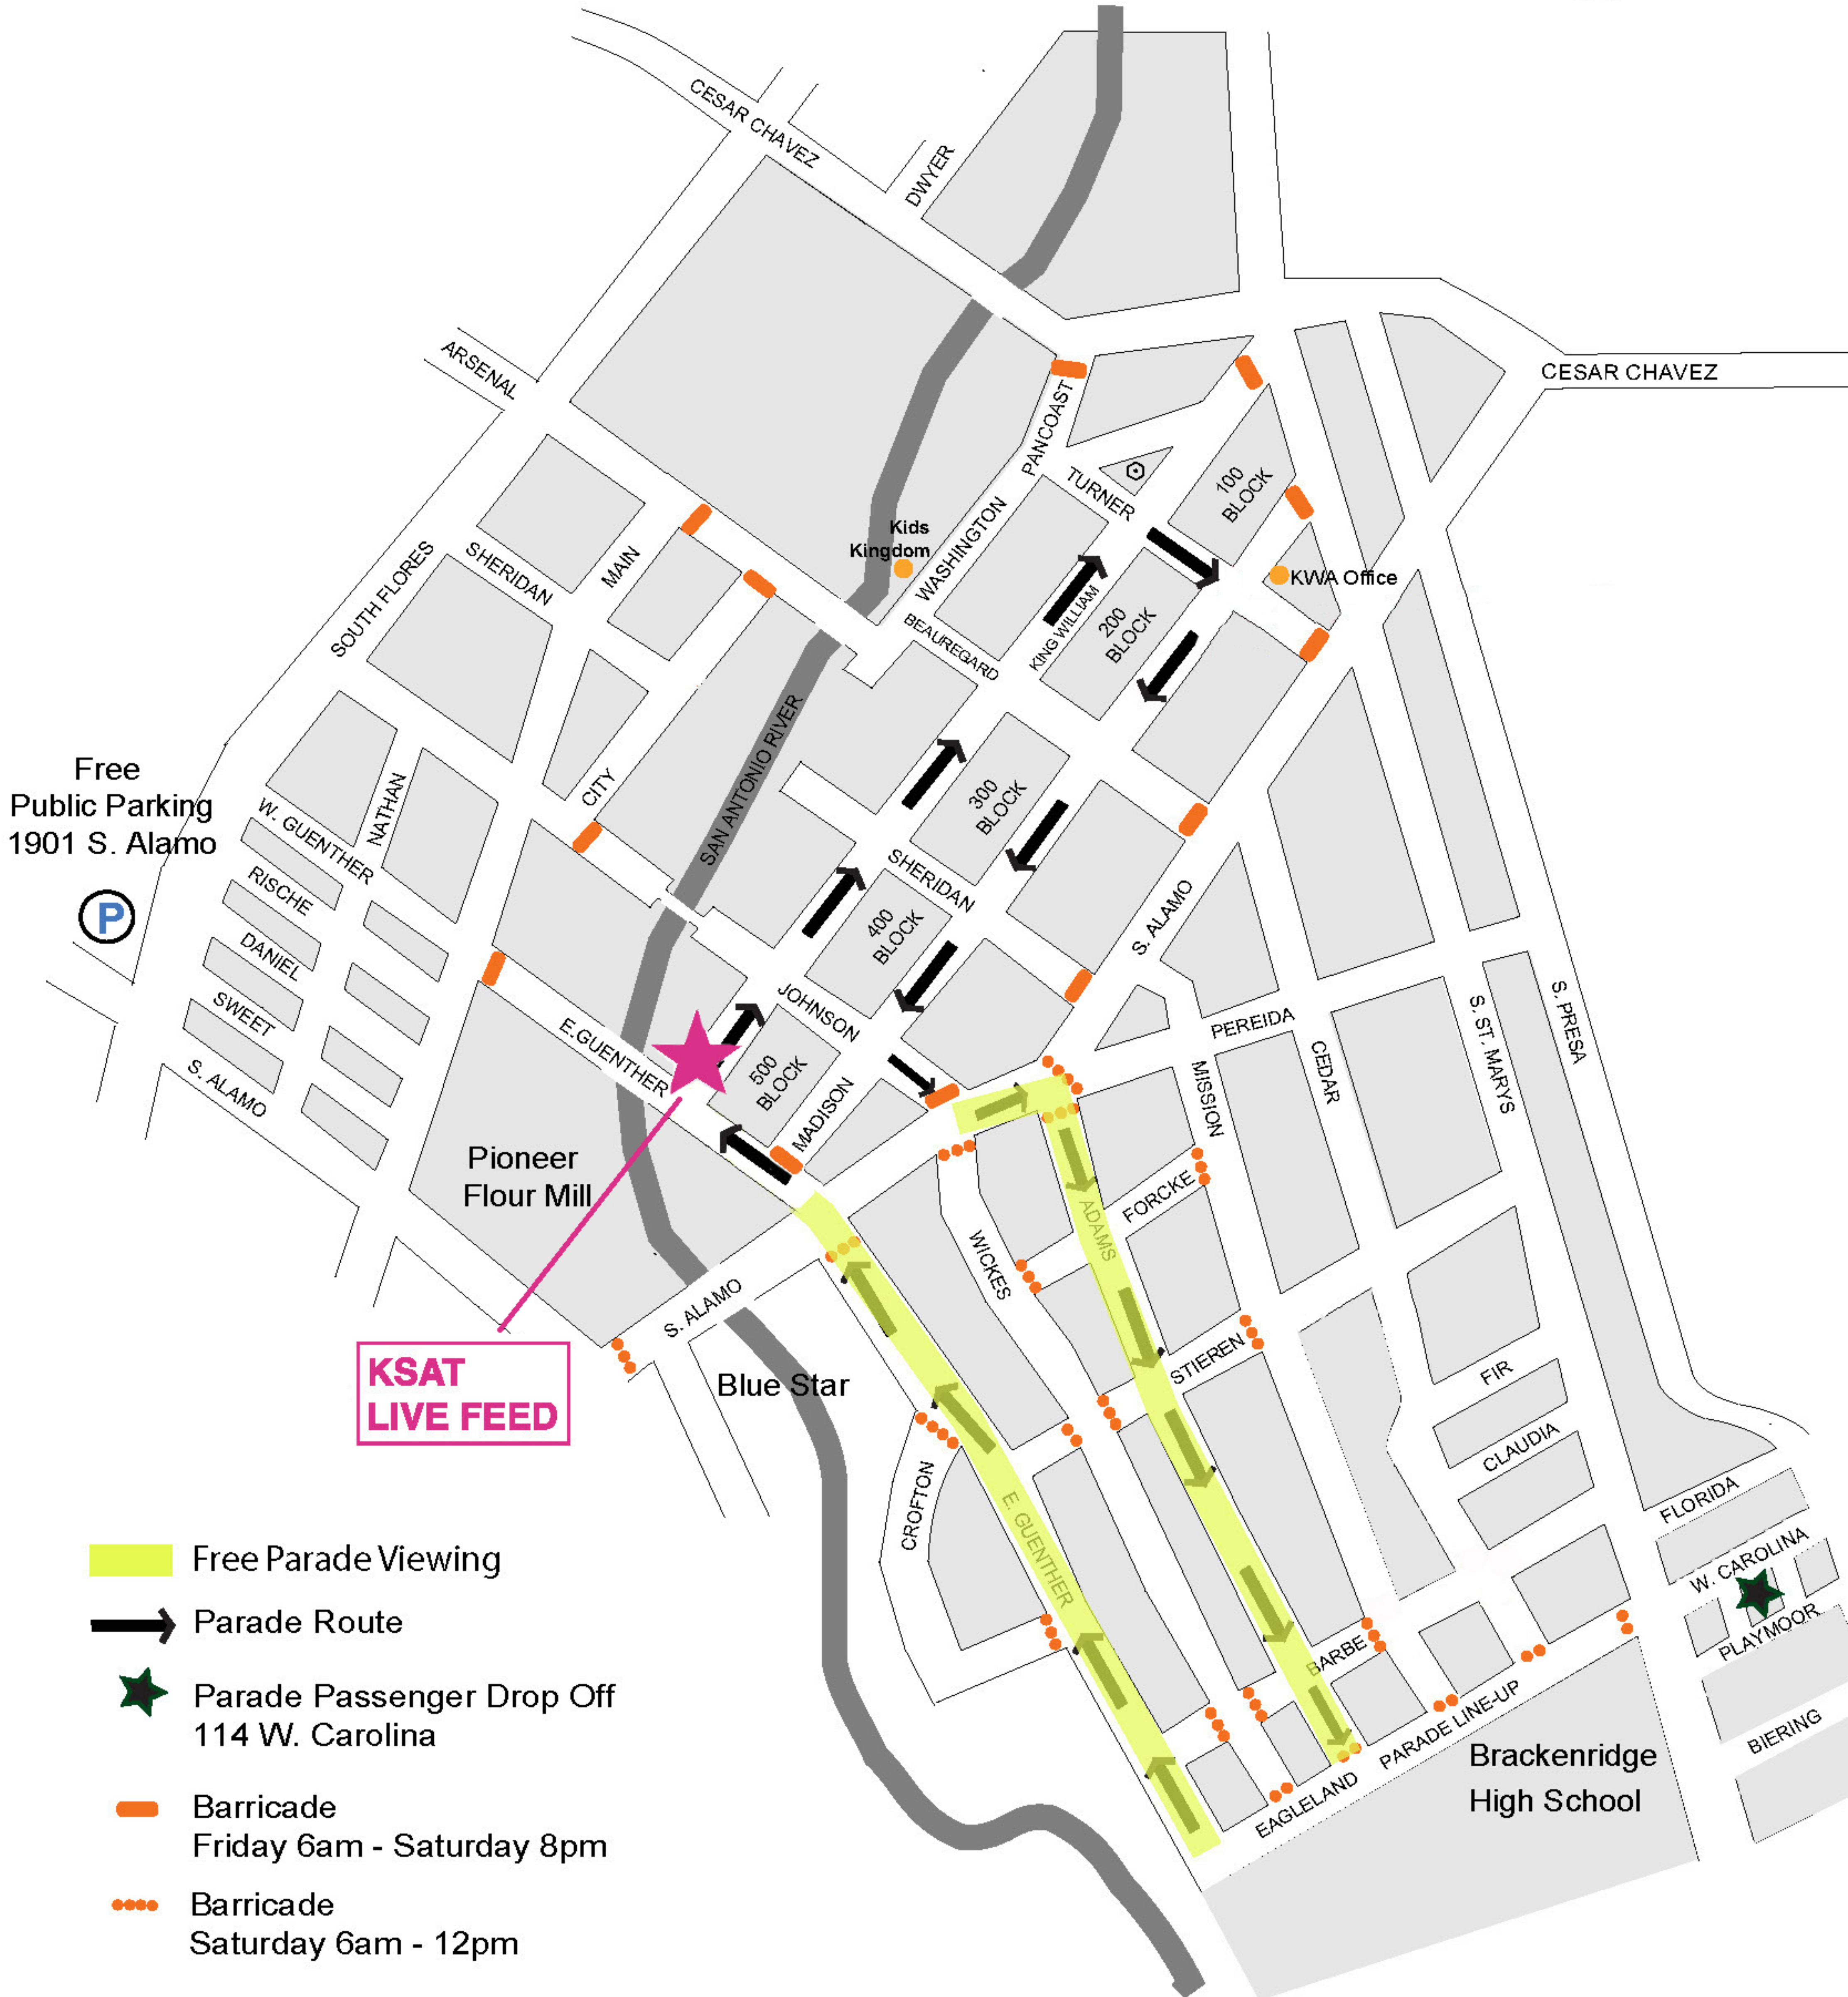

# KING WILLIAM FAIR

## Parade Route Map

-  Free Parade Viewing
-  Parade Route
-  Parade Passenger Drop Off  
114 W. Carolina
-  Barricade  
Friday 6am - Saturday 8pm
-  Barricade  
Saturday 6am - 12pm