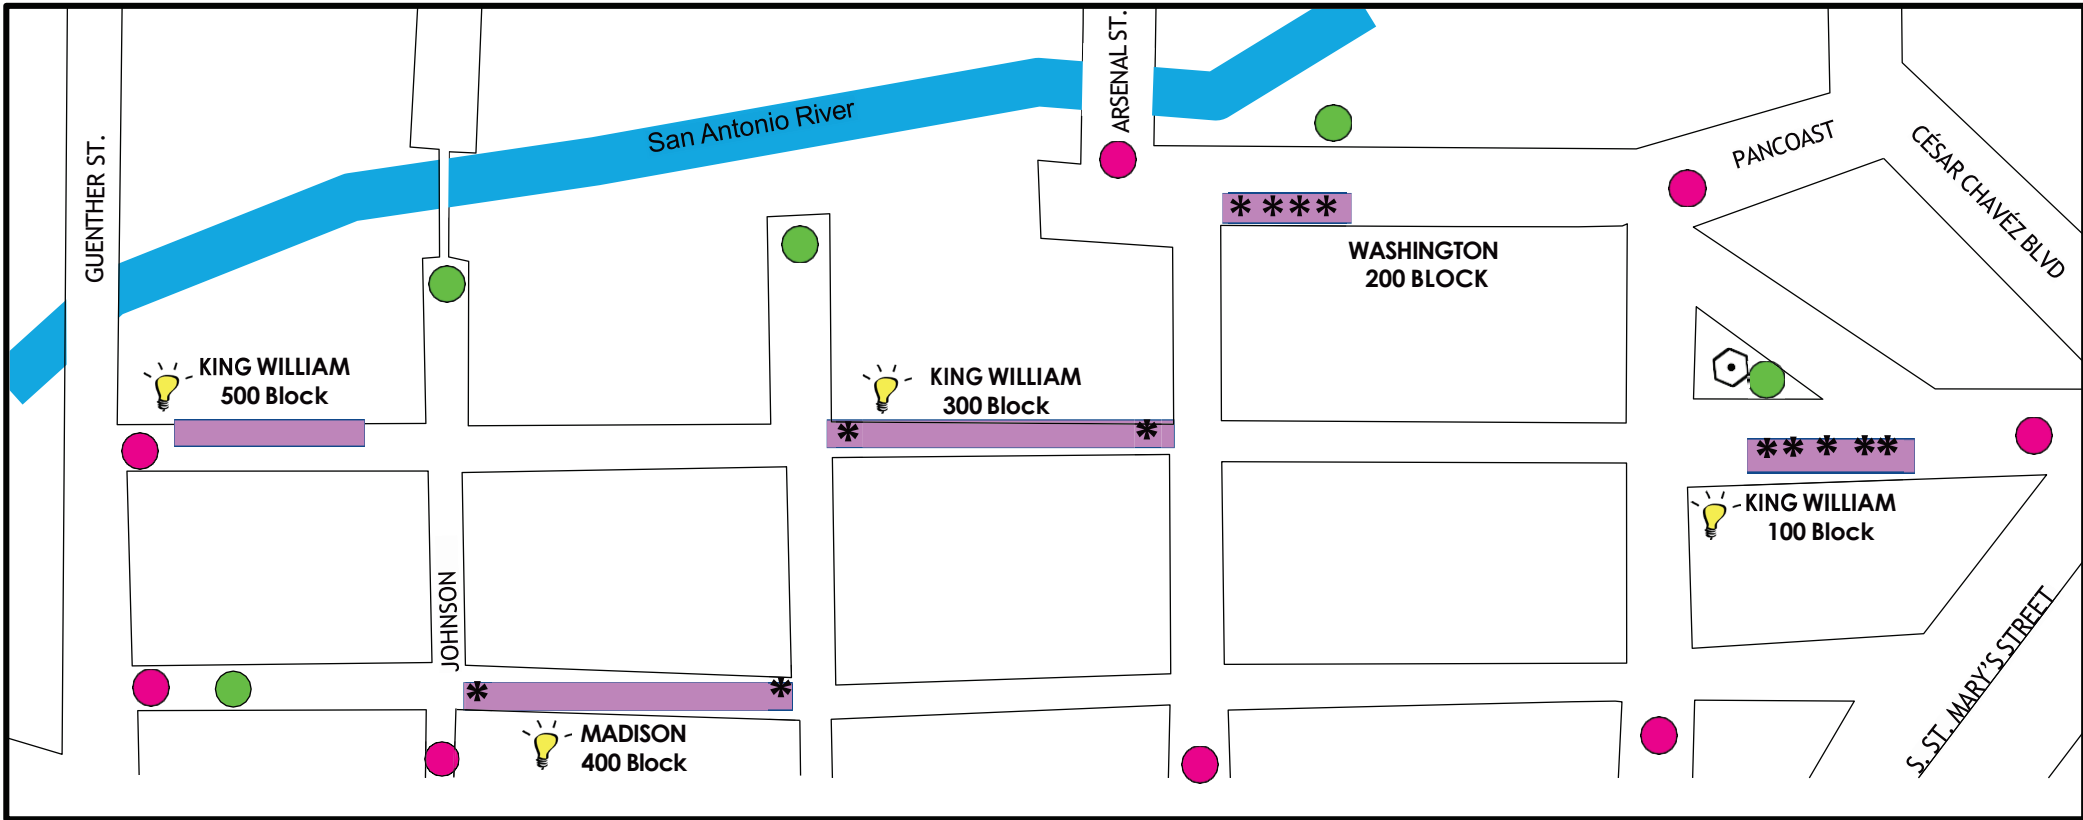

# King William Fair 2024

## Food Booth Map

 Standard Booth & Cart Locations

 Corner Booth Location

 Premium Block

 Electricity Available on this Block

 Admission Gate

 Entertainment / Stage