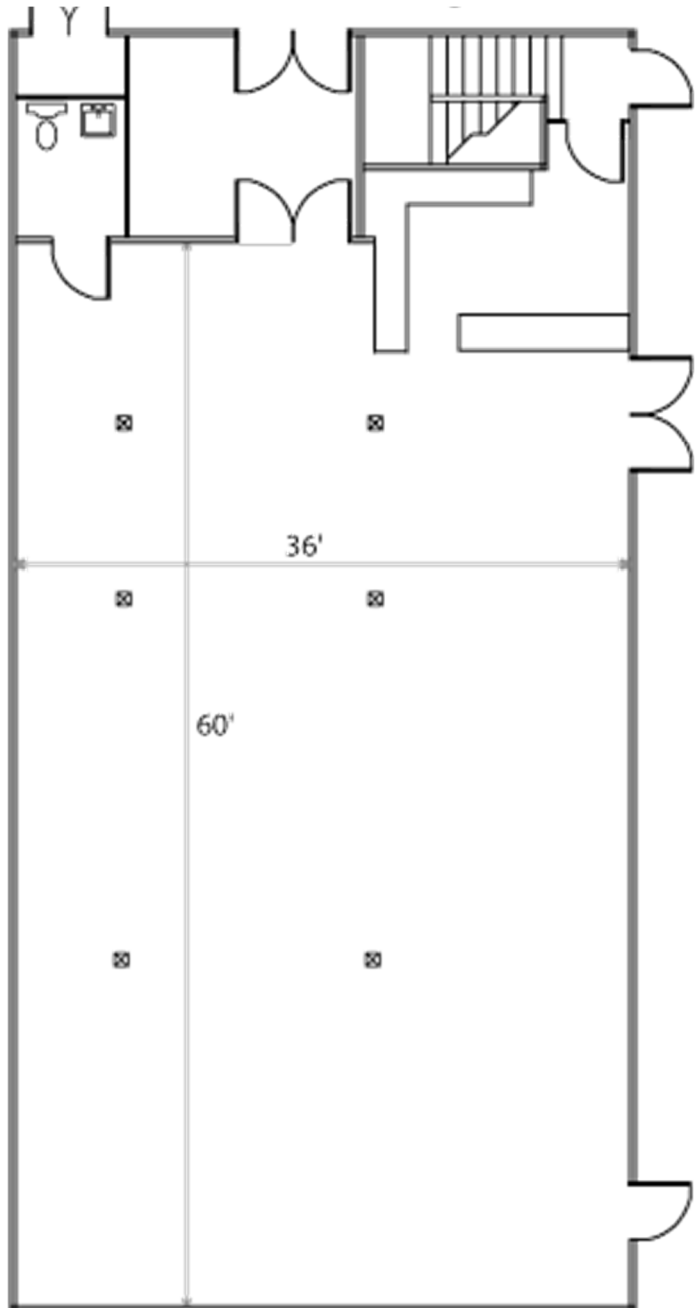

Available Amenities*

- ☐ Data Projector & cart $55.00 Each
- ☐ Portable Bar $26.00 Day
- ☐ Small Portable PA $55.00 Day
- ☐ Large Portable PA $80.00 Day
- ☐ Stage Portable $60.00 Day
- ☐ Stage Risers $25.00 Each

**Room setup must be turned in no later than 2 weeks prior to event

The following items are available at no additional charge upon request:

- ☐ Tables (rectangular or round)
- ☐ Chairs
- ☐ Coat rack
- ☐ Coffee urn
- ☐ Podium
- ☐ US & State Flags & Poles
- ☐ White board

*Displayed prices do not include applicable sales tax of 8.4% on amenities. RV and dry camping is subject to 10.4% sales and lodging tax.