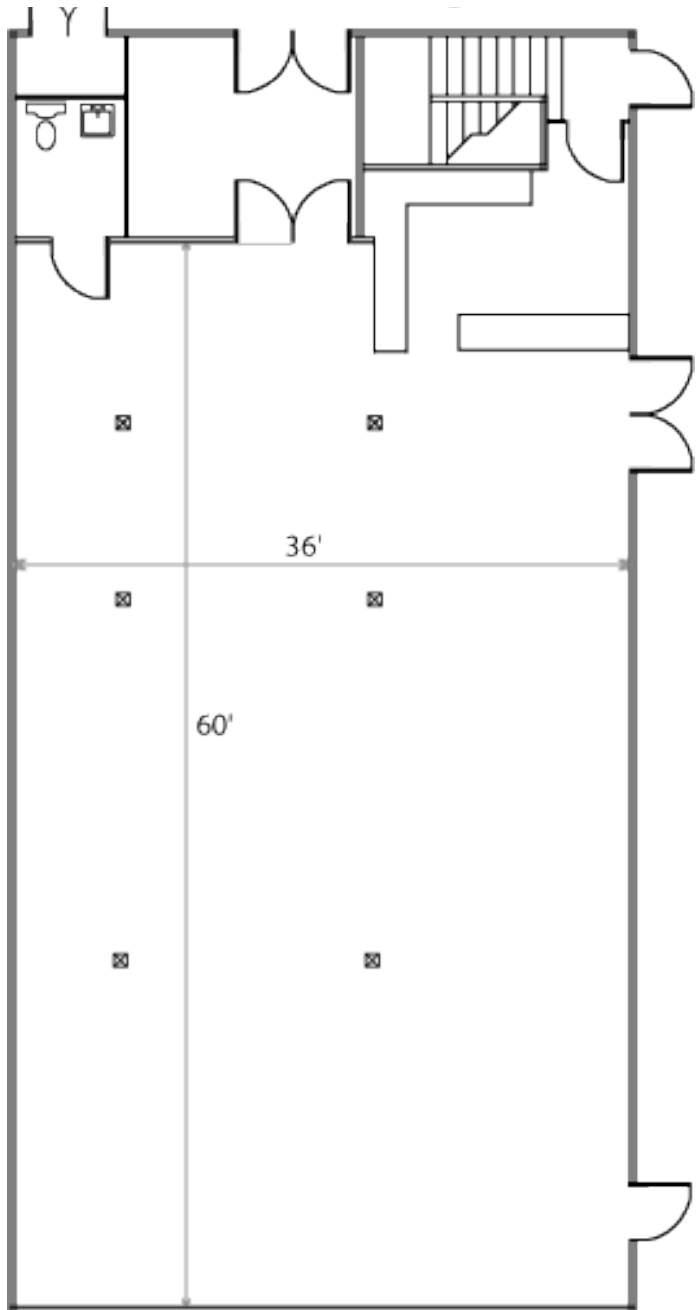

Available Amenities*

- ___ Data Projector & cart $60.00 Each
- ___ Portable Bar $26.00 Day
- ___ Small Portable PA $80.00 Day
- ___ Large Portable PA $95.00 Day
- ___ Stage Portable $60.00 Day
- ___ Stage Risers $25.00 Each

The following items are available at no additional charge upon request:

- ___ Tables (rectangular or round)
- ___ Chairs
- ___ Coat rack
- ___ Coffee urn
- ___ Podium
- ___ US & State Flags & Poles
- ___ White board

*Displayed prices do not include applicable sales tax of 8.4% on amenities. RV and dry camping is subject to 10.4% sales and lodging tax.