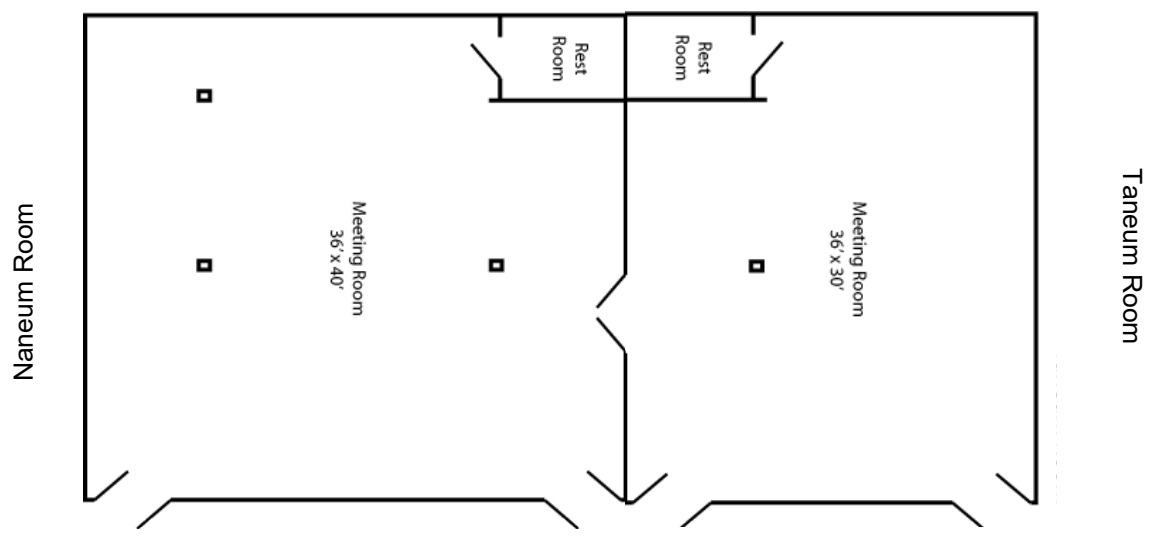

Kittitas Valley Event Center
 901 E 7th Ave
 Ellensburg, WA 98926
 (509) 962-7639

Naneum & Taneum Room

~ in the Legends Grandstands ~

Naneum Maximum Capacity:		Taneum Maximum Capacity:	
Standing	175	Standing	150
Theater	120	Theater	100
Dining	60	Dining	50
Class	30	Class	25
Size:		Size:	
36' x 40'	1440 sq. ft.	36' x 30'	1080 sq. ft.

Note: We cannot seat more than the stated maximum capacity for the room

- 2025 Daily Rate \$150.00 each room
- Basic set-up includes tables (up to 8 per room) and chairs

Available Amenities*

- Data Projector & cart \$60.00 Each/day
- Portable Bar \$26.00 Day
- Small Portable PA \$80.00 Day
- Large Portable PA \$95.00 Day
- Stage Portable \$60.00 Day
- Stage Risers \$25.00 Each/day
- Large Coffee urn \$16.00 Each/day

The following items are available at no additional charge upon request:

- Tables
 - 6' Rectangle
 - 60" Round
- Chairs
- Coat rack
- Coffee urn
- Podium
- US & State Flags & Poles
- White board

**Displayed prices do not include applicable sales tax of 8.4% on amenities. RV and dry camping is subject to 10.4% sales and lodging tax.*