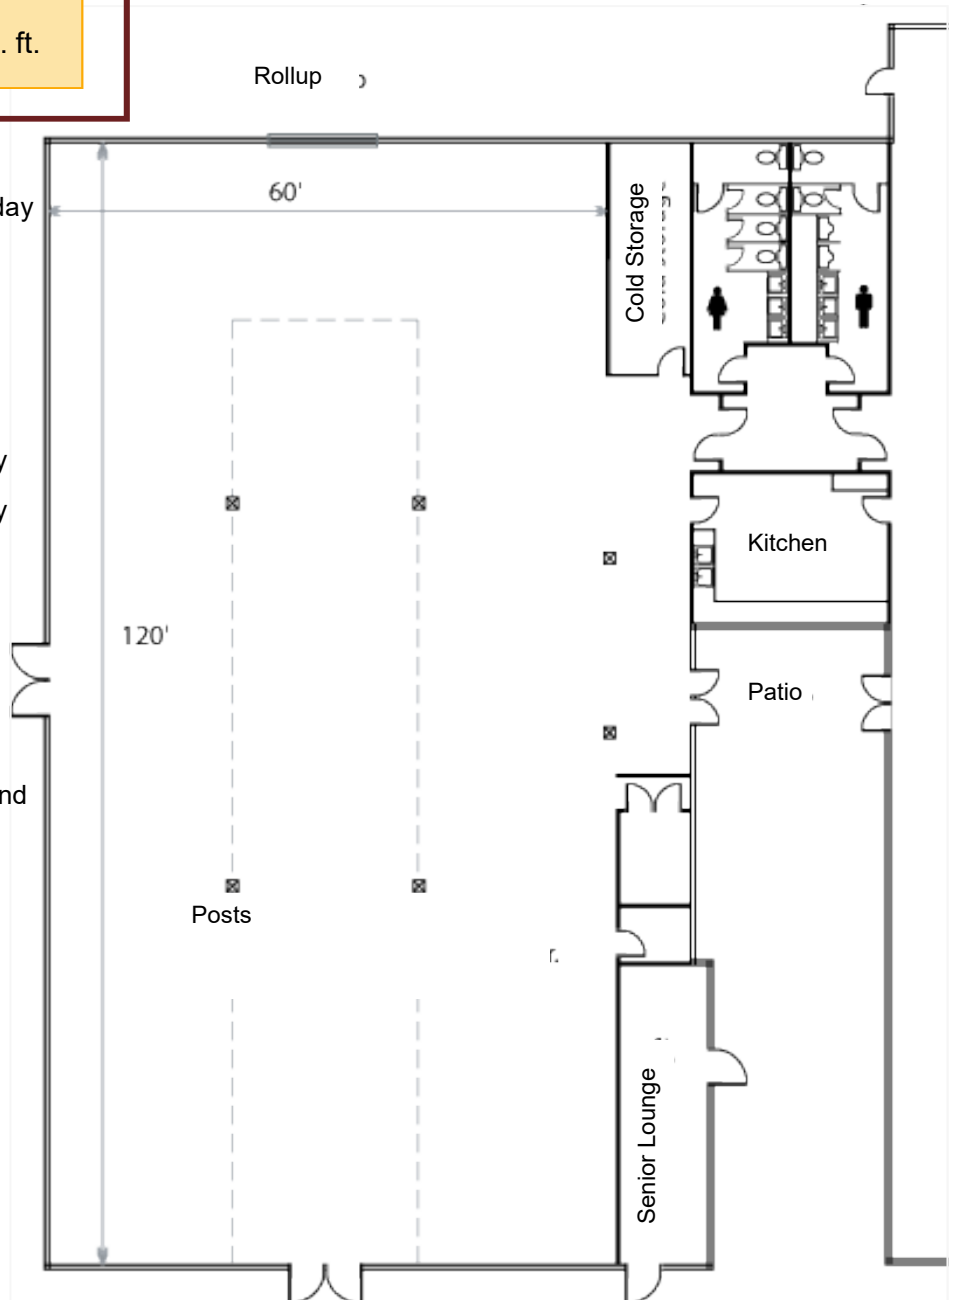

# Teanaway Hall

**\*Note: We cannot seat more than the stated maximum capacity for the room\***

**Maximum Capacity:**

Standing	800
Theater	700
Dining	400
Class	200

**Size:**

120' x 60'      7200 sq. ft.

- 2025 Daily Rate \$800.00
- Commercial Kitchen/ walk-in Cooler: Additional \$250.00 per day
- Basic set-up includes tables (up to 40) and chairs

**The following items are available at no additional charge upon request:**

- Tables
  - 6' Rectangle     60" Round
- Chairs
- Coat rack
- Coffee urn
- Podium
- US & State Flags & Poles
- White board

\*Displayed prices do not include applicable sales tax of 8.4% on amenities. RV and dry camping is subject to 10.4% sales and lodging tax.