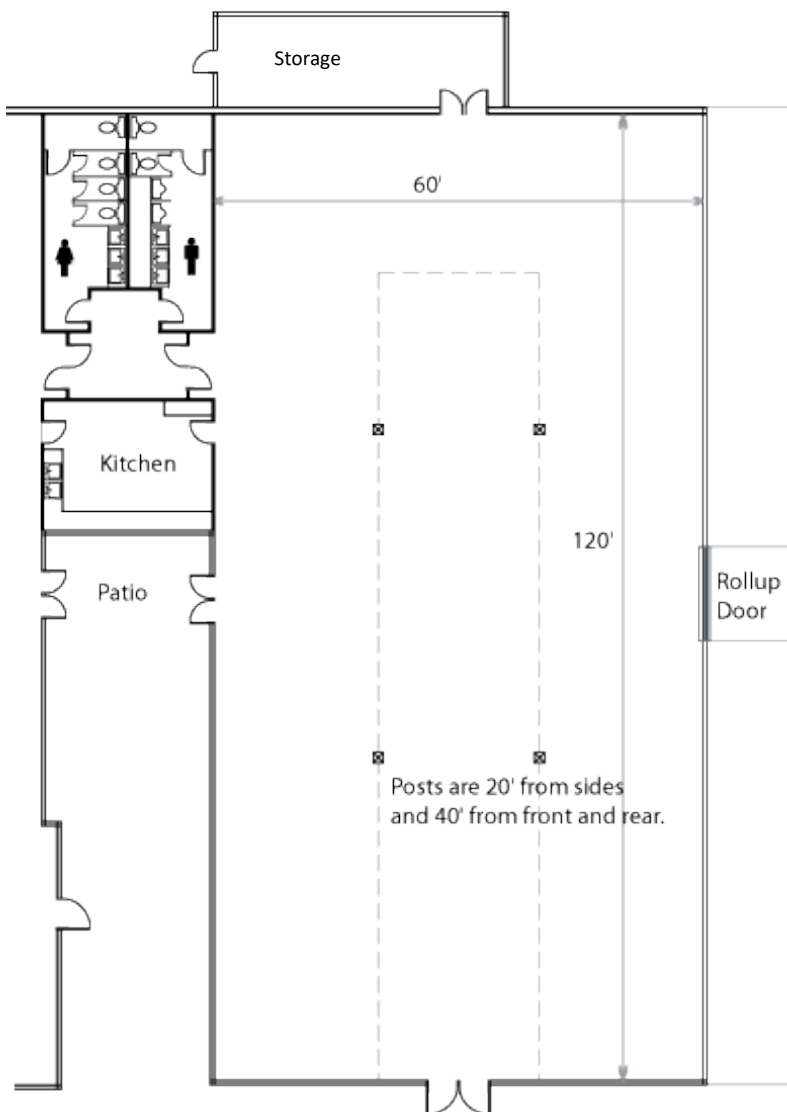

Kittitas Valley Event Center

901 E 7th Ave

Ellensburg, WA 98926

(509) 962-7639

Maximum Capacity:

Standing	800
Theater	700
Dining	400
Class	200

Size:

120' x 60' 7200 sq. ft.

Umtanum Hall

- 2025 Daily Rate \$800.00
- Commercial Kitchen/ walk-in Cooler: Additional \$250.00 per day
- Basic set-up includes tables (up to 40) and chairs

Note: We cannot seat more than the stated maximum capacity for the room