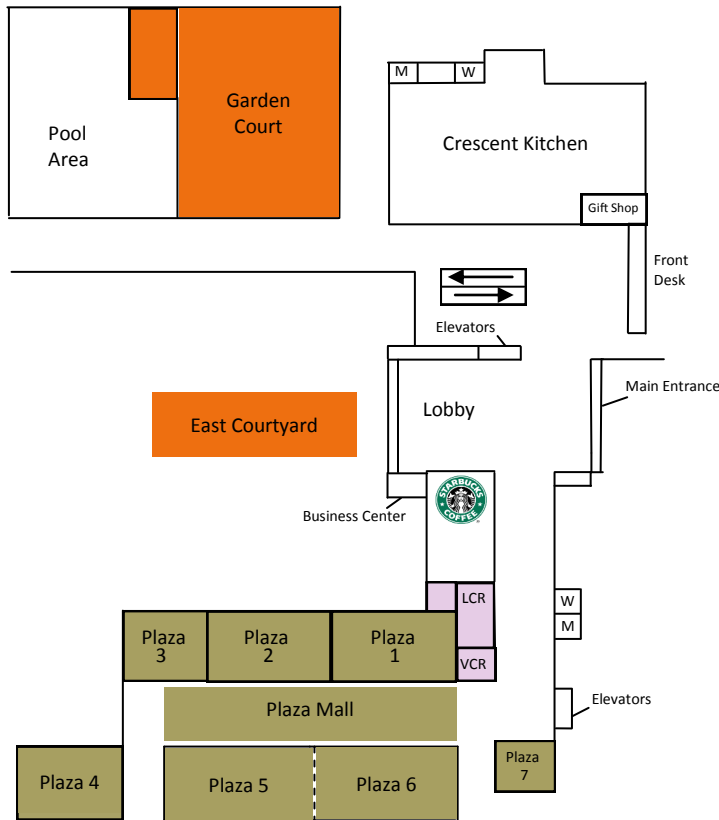

## Bloomington Minneapolis South

### Meeting Room Floor Plan

#### FIRST FLOOR MEETING ROOMS

#### VISTA CONFERENCE CENTER, 22ND FLOOR

M		Vista 2208
W		Vista 2207
		Vista 2206
		Vista 2205
		Vista 2204
		Vista 2203
		Vista 2202