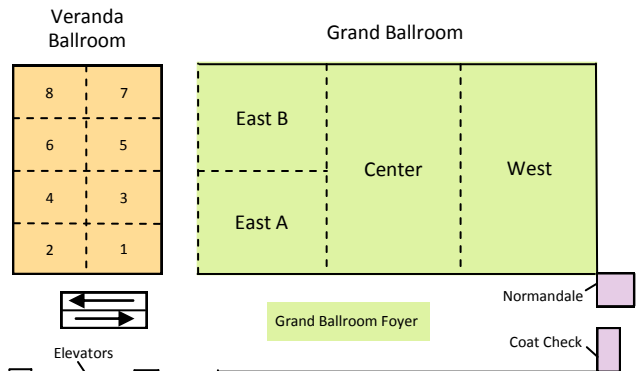

SECOND FLOOR MEETING ROOMS

ATRIUM ROOMS