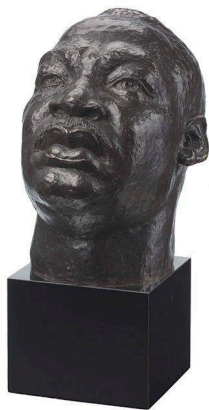

## Who is Charles Alston?

Nov 28, 1907 - Apr 27, 1977

- American Painter
- Sculptor
- Illustrator
- Muralist
- Teacher

Lived in New York City.

Community Location: Harlem

### Accolades Include:

- 1st African American supervisor for the “Works Progress Administration Federal Art Project”.
- 1990 | Alston’s bust of Martin Luther King Jr. became the first image of an African American displayed at the White House.

## Drawing Assignment:

Cardboard is the most affordable and versatile resource that an artist has available. With the card provided, decide if you are going to paint or illustrate an image that talks about what is going on in your world this month. Below are examples of Charles Alton's oil paintings + illustration works.

## Sculpting Assignment:

Use the “kid's clay” to create a bust (a sculpture of a person's head, shoulders, and chest) of the person who is most influential to you. This can be a parent, grandparent, teacher...