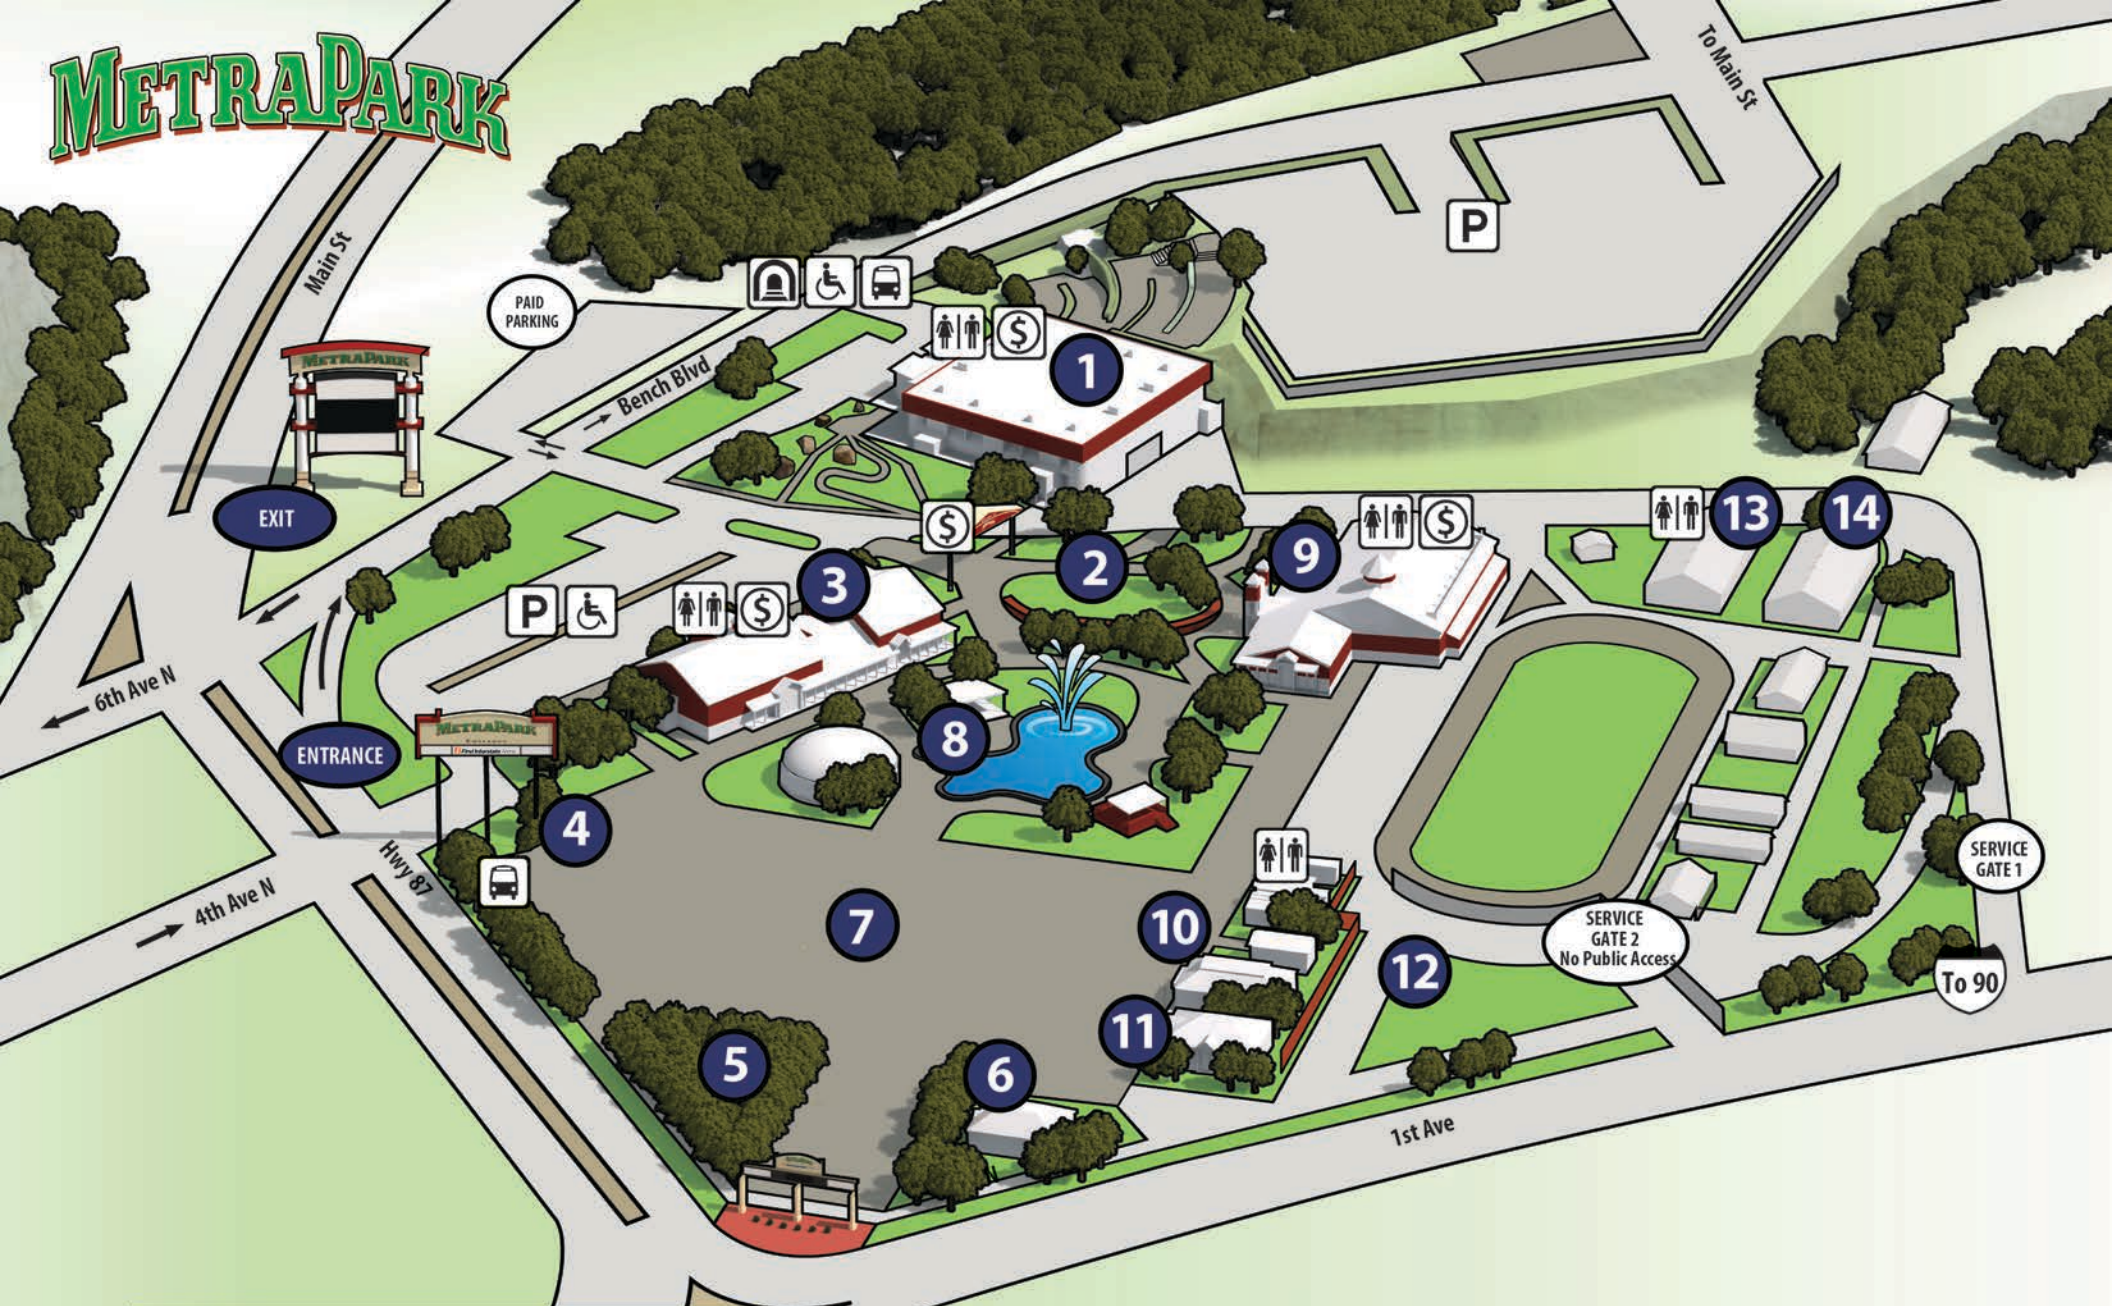

# METRAPARK

## SYMBOLS LEGEND

	Public Parking		Restrooms
	Handicap Parking		Cash Machine
	Pedestrian Tunnel		Bus Stop

## BUILDINGS & ATTRACTIONS

1. FIRST INTERSTATE ARENA & EXHIBIT HALL	4. 4TH AVENUE GATE	8. CHIESA PLAZA	11. 4-H BUILDING
2. COURTYARD	5. MONTANA PARK	9. EXPO CENTER	12. LOT TWO
3. MONTANA PAVILION	6. NILE OFFICE	10. CEDAR HALL	13. SUPER BARN
	7. CARNIVAL LOT	14. AG BARN	