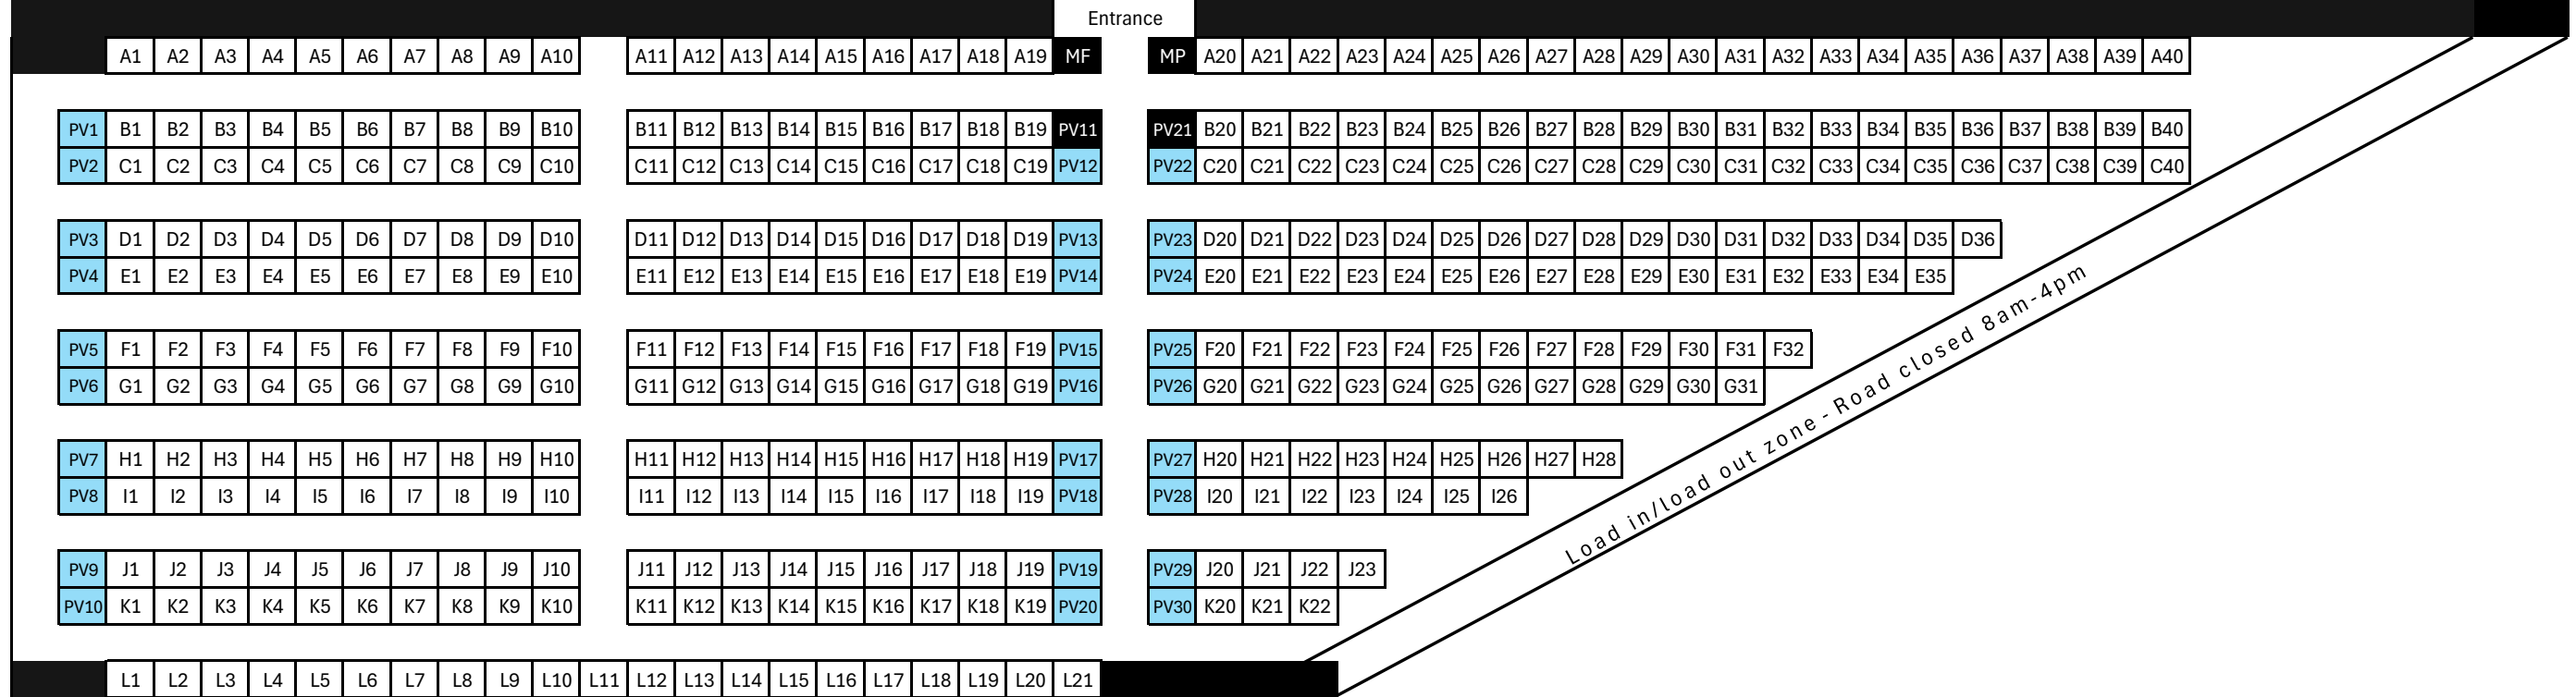

↑ BENCH BLVD ↑

PUBLIC PARKING - PUBLIC PARKING

PUBLIC PARKING - PUBLIC PARKING

Entrance

↑ METRA ↑

Food Trucks

White and blue spaces show availability.
Spaces will be marked as black when assigned.