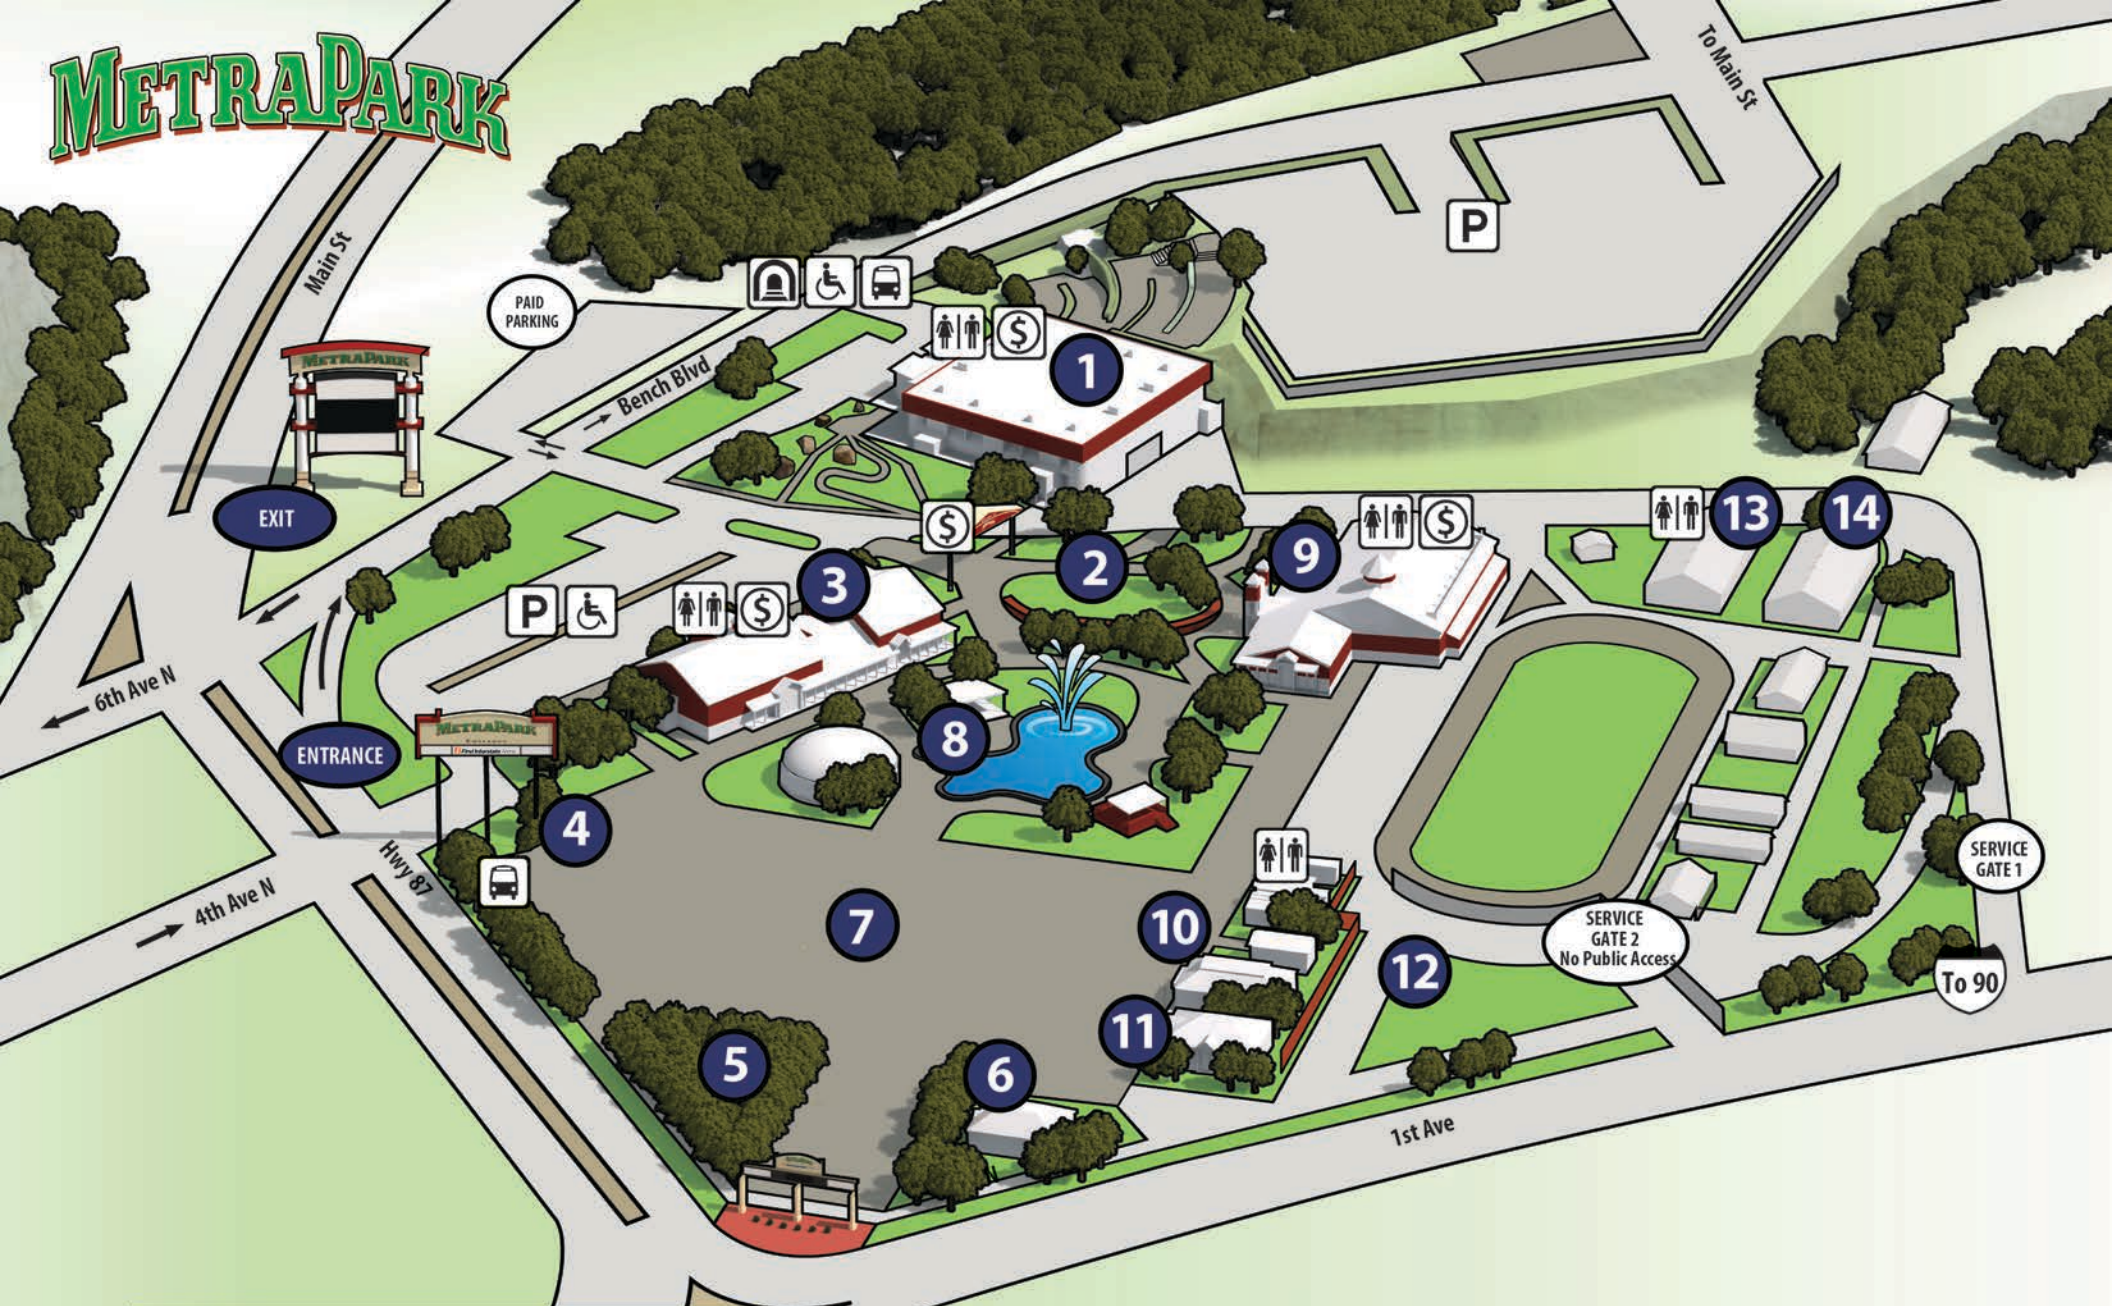

METRAPARK

SYMBOLS LEGEND

	Public Parking		Restrooms
	Handicap Parking		Cash Machine
	Pedestrian Tunnel		Bus Stop

BUILDINGS & ATTRACTIONS

1. FIRST INTERSTATE ARENA & EXHIBIT HALL	4. 4TH AVENUE GATE	8. CHIESA PLAZA	11. 4-H BUILDING
2. COURTYARD	5. MONTANA PARK	9. EXPO CENTER	12. LOT TWO
3. MONTANA PAVILION	6. NILE OFFICE	10. CEDAR HALL	13. SUPER BARN
	7. CARNIVAL LOT	14. AG BARN	