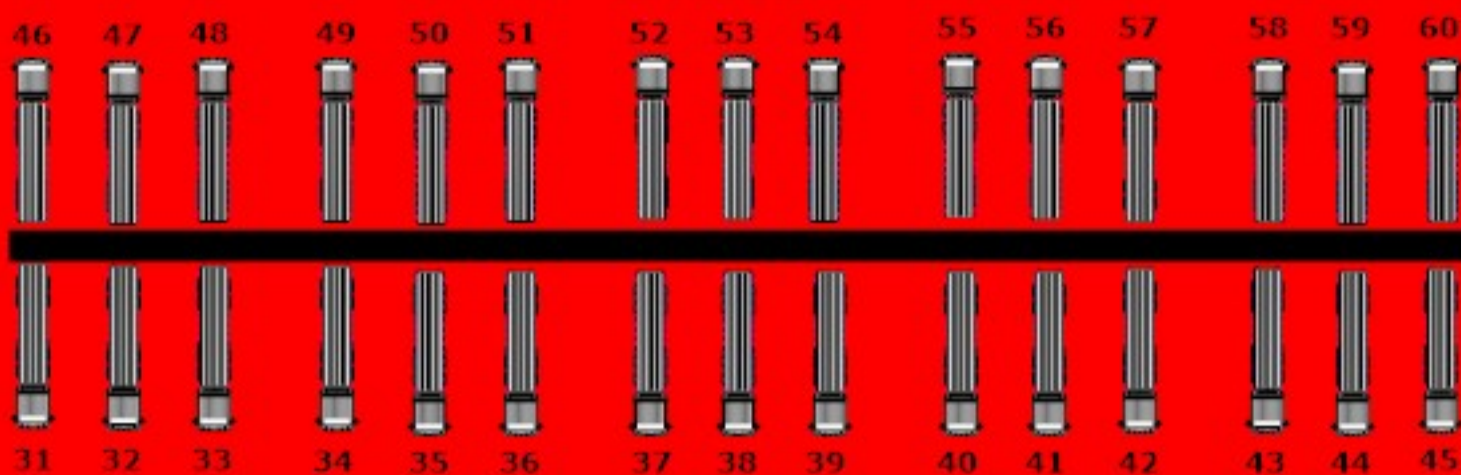

30 - 20' x 50' RV Hookups

75'

30 - 20' x 50' RV Hookups

75'

LEA North Hookups - Red Lot
RV Hookups 1 - 60 - 20'x50'
30 Amp Electricity