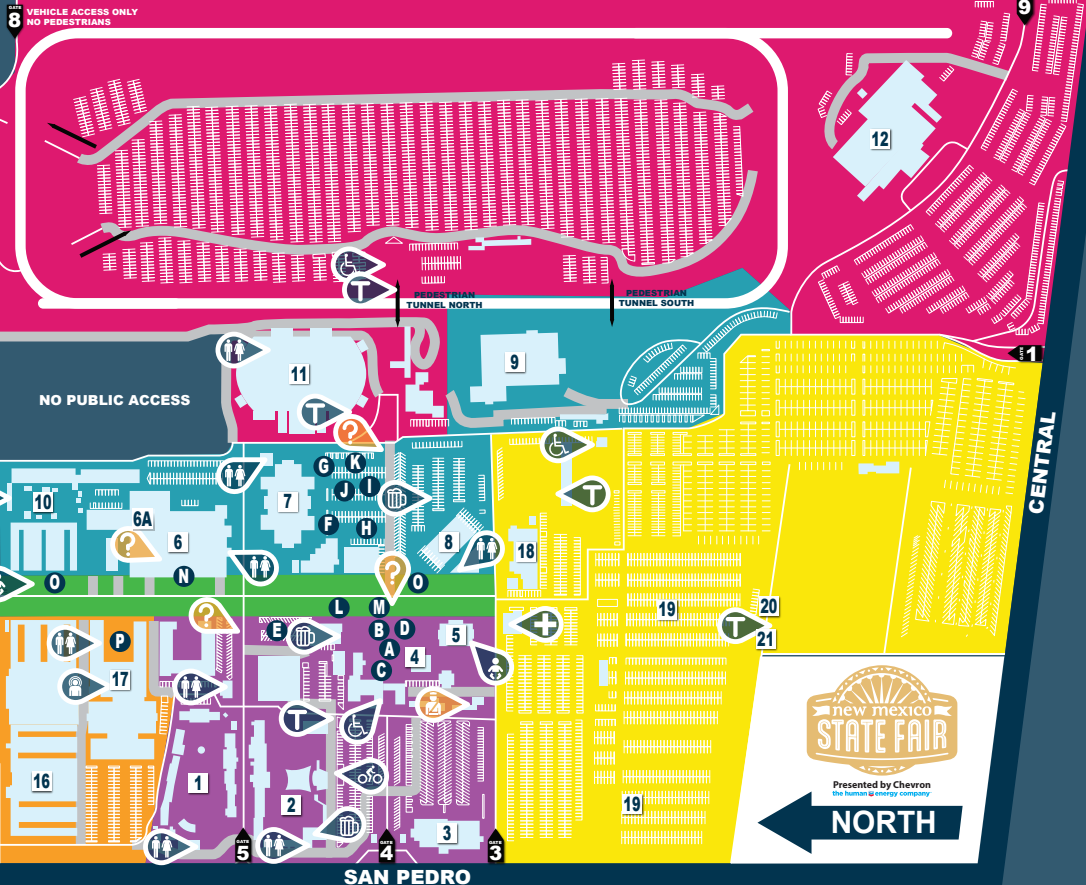

LOUISIANA

KEY / SYMBOLS

LOMAS

NO PUBLIC ACCESS

DIRECTORY

- 1 INDIAN VILLAGE
- 2 VILLA HISPANA
- 3 AFRICAN AMERICAN PERFORMING ARTS CENTER
- 4 BOX CAR STAGE
- 5 FINE ARTS BUILDING

- A PETTING FARM
- B PONY RIDES
- C PIG RACES
- D UNM TRUMAN HEALTH SERVICES
- E SEA LION SPLASH

MAIN STREET

- L JASON D'VAUDE - THE CIRCUS MAN
- M CONJURER FORTUNE MACHINE
- N STATE FAIR STORE
- O SKY RIDE

TINGLEY COLISEUM

- 11 TINGLEY COLISEUM
- 12 DOWNS CASINO

- 6 MANUEL LUJAN JR EXHIBIT COMPLEX
- 6A DRIFTER LOUNGE
- 7 HOME & CREATIVE ARTS
- 8 CHEVRON PAVILION
- 9 DOWNS OF ABQ GRANDSTAND
- 10 FARM
- F THE NERVELESS NOCKS - JETPACK FLYING WATER CIRCUS
- G CARTOON POODLES
- H THE NERVELESS NOCKS - THRILL SHOW
- I SIR LOIN - MECHANICAL BULL
- J SLING SHOT RIDE
- K FOAM ZONE

- 13 PATTERN ENERGY JR LIVESTOCK PAVILION
- 14 BIG R HORSE COMPLEX
- 15 POULTRY & RABBITS
- 16 LIVESTOCK PAVILION
- 17 YOUTH HALL & SENSORY STATION

- P GREAT AMERICAN DUCK RACE
- Q SOUTHWEST DAIRY FARMERS

- 18 AFRICAN AMERICAN PAVILION
- 19 MIDWAY
- 20 RIDE SHARE
- 21 PARK & RIDE DROPOFF / PICKUP