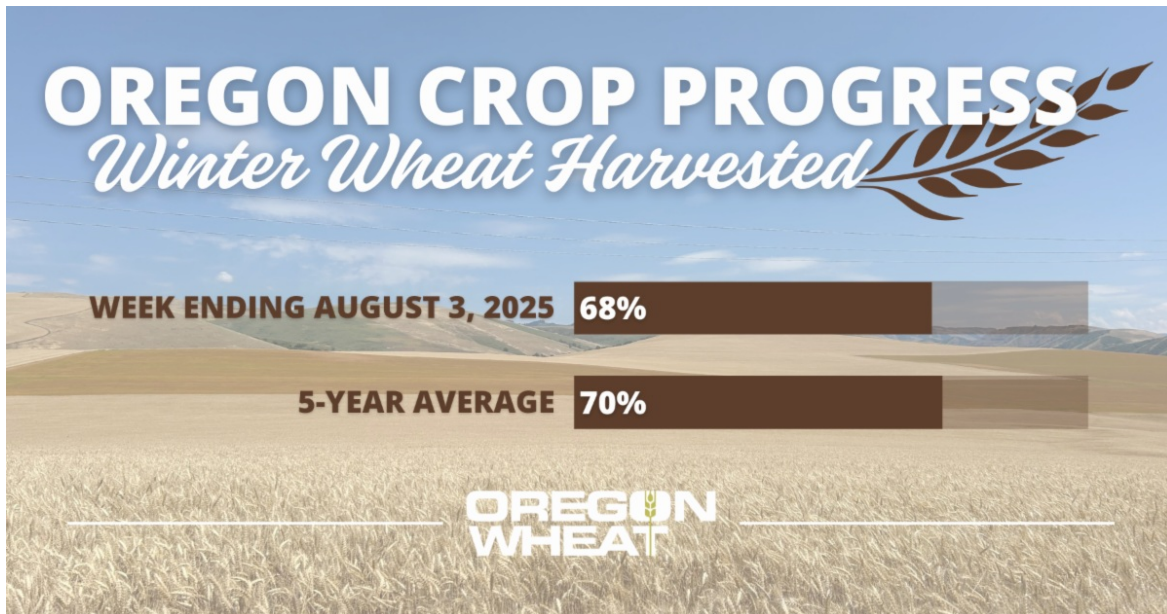

The initial crop quality report is now available from the Wheat Marketing Center. Data is based on a limited number of samples in only a small portion of the production area. Information in this first weekly report should therefore not yet be used as a full reflection of the 2025 crop. For soft white, the first week sampling reflects:

- Protein similar to five-year average.
- Test weight similar to five-year average.
- Moisture reflects typical low level at 9%.
- Lower dockage.
- Thousand kernel weight lower than the 5-year average.

Find the full reports [here](#). We appreciate the cooperation from growers, local elevators and NQI in collecting representative samples for analysis.

Oregon Wheat | www.owgl.org

Oregon Wheat Growers League | 115 SE 8th St. | Pendleton, OR 97801 US

[Unsubscribe](#) | [Update Profile](#) | [Constant Contact Data Notice](#)

Try email marketing for free today!