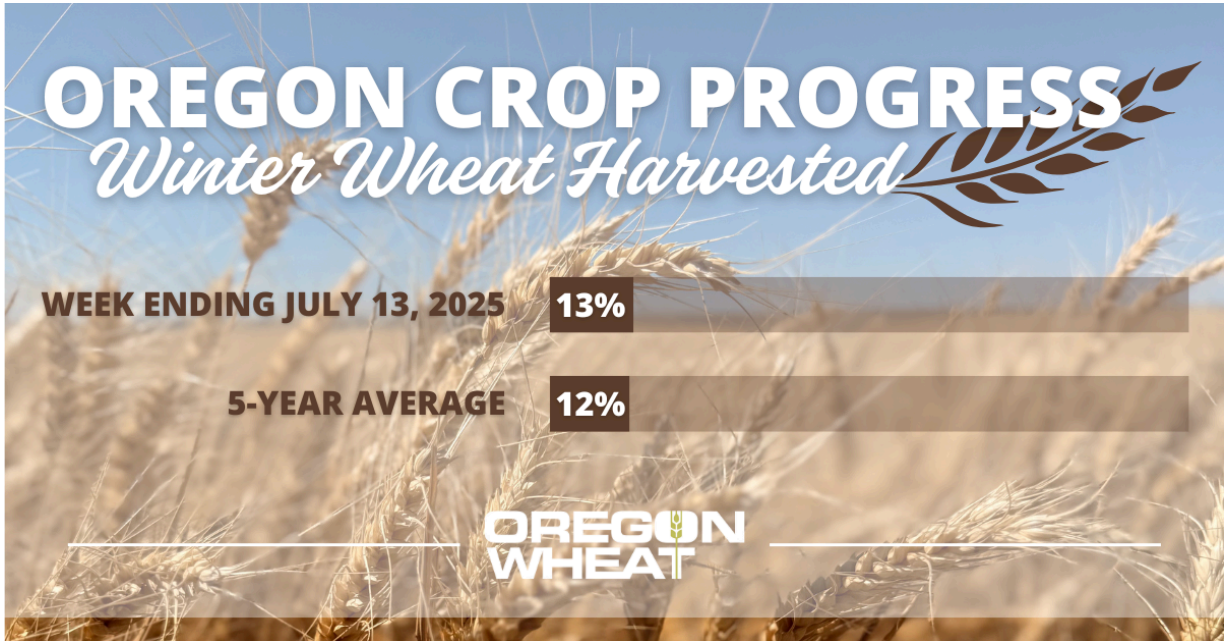

Soft white winter wheat in Morrow County

Klamath County field days on July 8, 2025.

on July 8, 2025. Photo Credit: Brent Martin

Photo Credit: Rodney Cheyne.

Club wheat in Wallowa County on July 3, 2025.
Photo Credit: Kurt Melville.

Soft white winter wheat in Sherman County on July 12, 2025. Photo credit: Jennifer Burnet Gianotti

Hard red spring wheat in Yamhill County on July 14, 2025. Photo Credit: Helle Ruddenklau.

Soft white winter wheat in Umatilla County on July 14, 2025. Photo credit: Amanda Spoo

Soft white winter wheat in Wasco County on July 14, 2025.

Soft white winter wheat in Malheur County on July 15, 2025. Photo Credit: Kevin Corn

Crop Condition Rating

Crop progress estimates are provided by the U.S. Department of Agriculture National Ag Statistic Service.