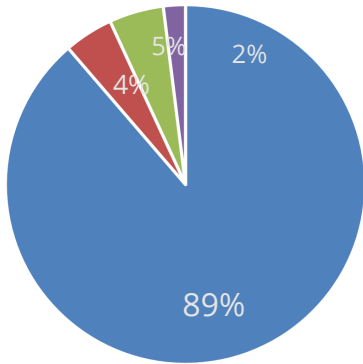

Oregon Wheat

VARIETY PROFILE

brought to you by the Oregon Wheat Commission

WHEAT CLASSES

■ Soft White Winter ■ Hard Red Spring
■ Soft White Spring ■ Hard Red Winter

TOP 10 VARIETIES

- **UI Magic CL+** (SWW)
- **SY Assure** (SWW)
- **LCS Shine** (SWW)
- **Rosalyn** (SWW)
- **LCS Artdeco** (SWW)
- **M-Press** (SWW)
- **LCS Blackjack** (SWW)
- **Appleby CL+** (SWW)
- **LCS Helix AX** (HRW)
- **Brawl CL+** (HRW)

Most Planted Soft White Wheat Varieties