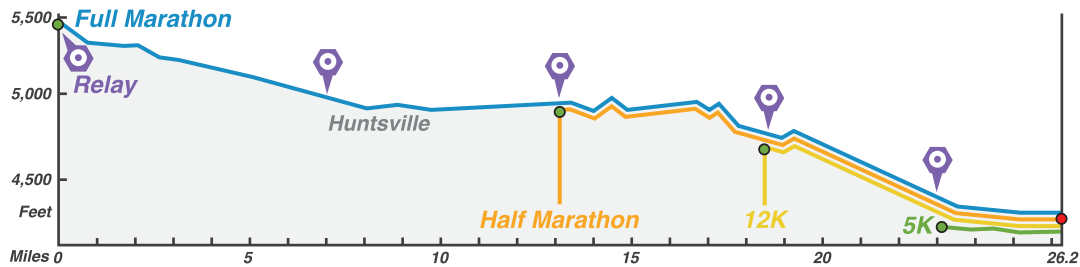

AMERICA FIRST OGDEN MARATHON

LEGEND

- Full Marathon
- Half Marathon
- 12K
- 5K (see detail)
- Marathon Mileage
- Aid Station
- Relay Exchange

INTEGRATED TAX

Profile:

**Smaller local roads are NOT shown on this map. All information presented on this map is approximate. © 2022 • All Rights Reserved

5K Detail Map

Finish Area Detail Map

LEGEND

- Festival Area
- Entrance / Exit
- Bus Loading Zone

Cartography by
SingleTrack Maps

Information is subject to change at anytime. Map published 4/29/22