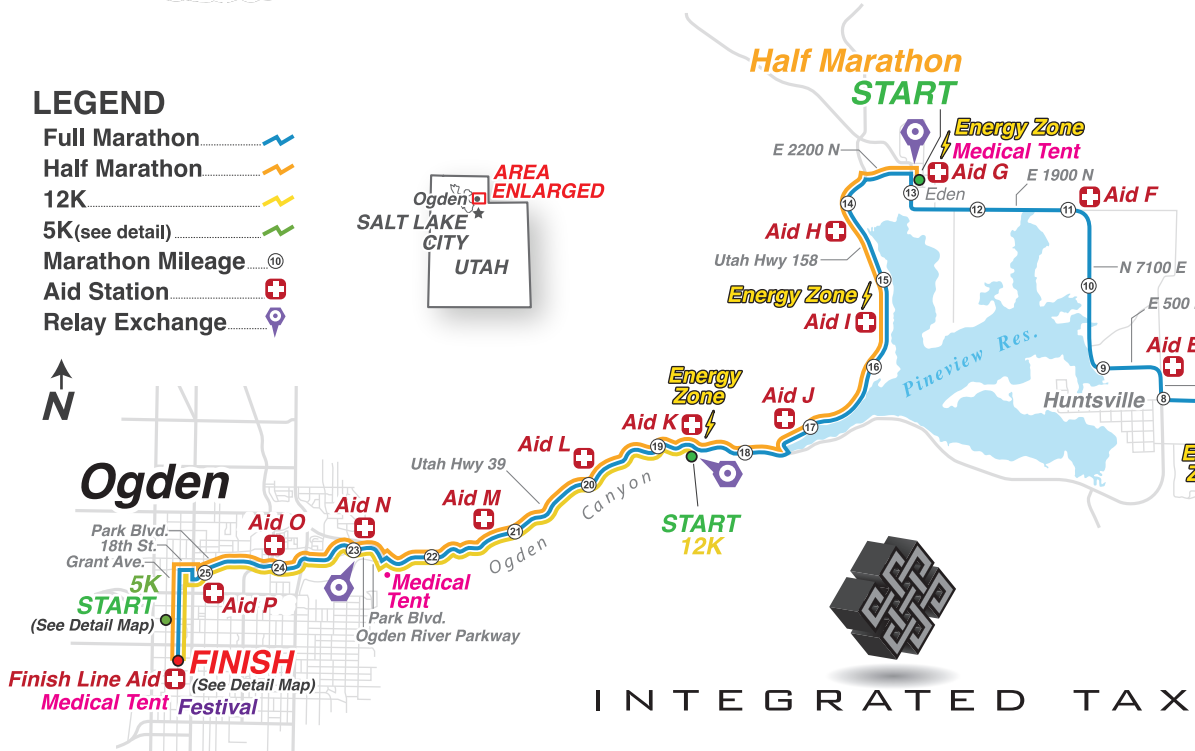

AMERICA FIRST OGDEN MARATHON

LEGEND

- Full Marathon
- Half Marathon
- 12K
- 5K (see detail)
- Marathon Mileage
- Aid Station
- Relay Exchange

INTEGRATED TAX

Profile:

**Smaller local roads are NOT shown on this map. All information presented on this map is approximate. © 2022 • All Rights Reserved

5K Detail Map

Finish Area Detail Map

LEGEND

- Festival Area
- Entrance / Exit
- Bus Loading Zone

Cartography by
SingleTrack Maps

Information is subject to change at anytime. Map published 4/29/22