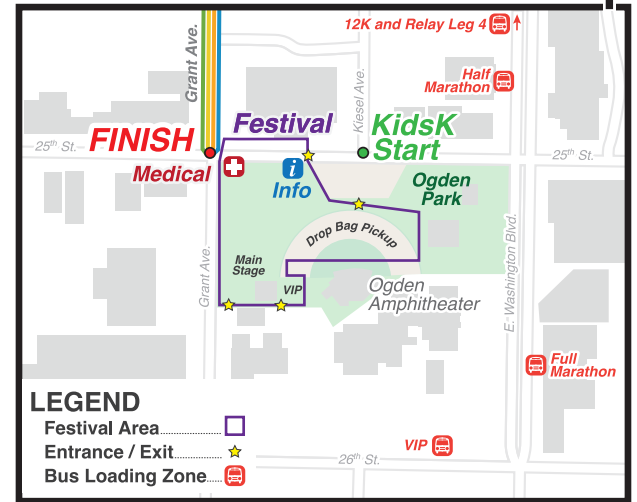

AMERICA FIRST OGDEN MARATHON

LEGEND

- Full Marathon
- Half Marathon
- 12K
- 5K (see detail)
- Marathon Mileage
- Aid Station
- Relay Exchange

INTEGRATED TAX

Profile:

**Smaller local roads are NOT shown on this map. All information presented on this map is approximate. © 2022 • All Rights Reserved

5K Detail Map

Finish Area Detail Map

LEGEND

- Festival Area
- Entrance / Exit
- Bus Loading Zone

Cartography by
SingleTrack Maps

Information is subject to change at anytime. Map published 4/29/22