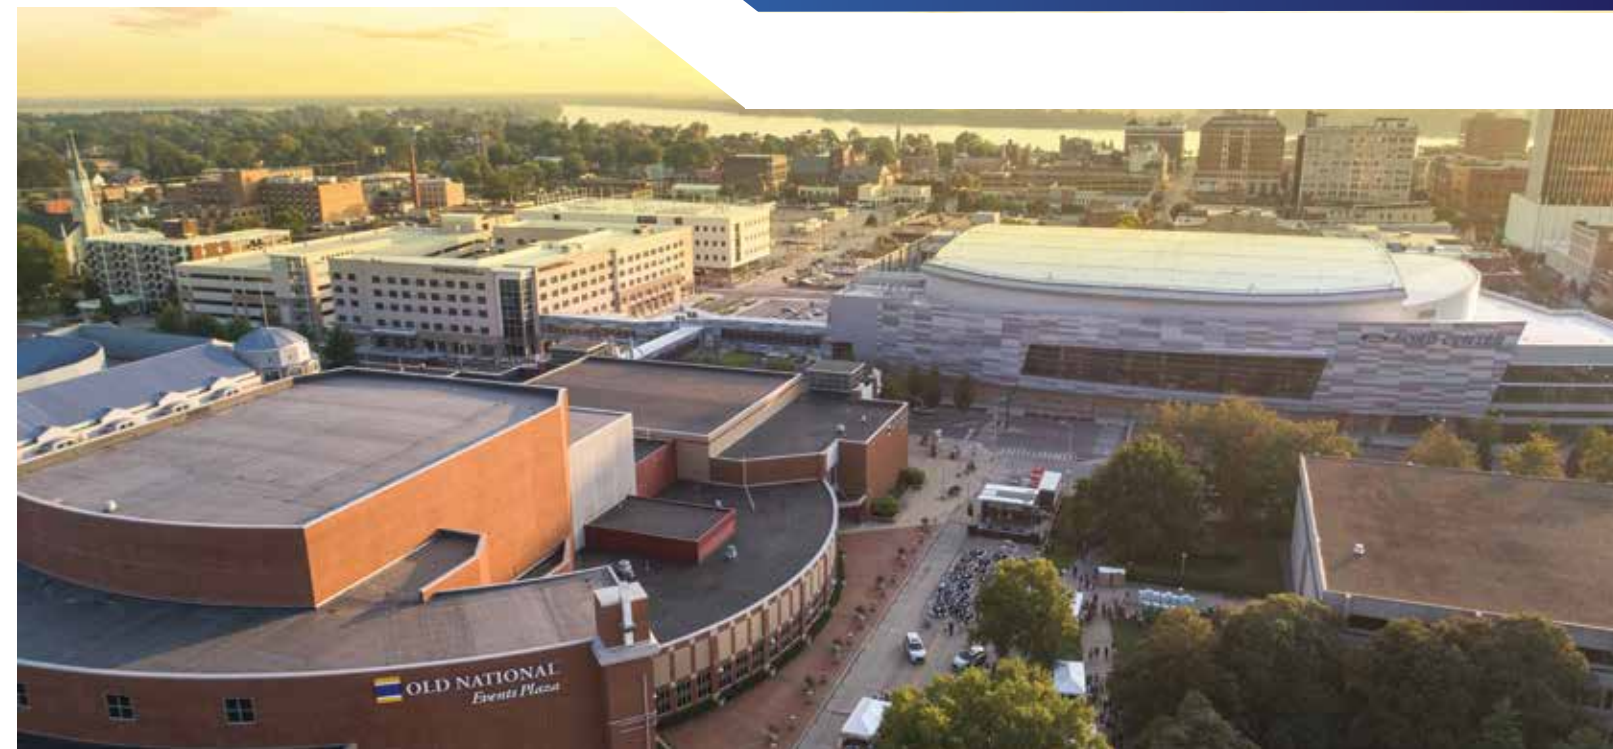

“ I HAVE BEEN TO A LOT OF CONCERTS OVER THE LAST 40 SOME YEARS. I'M 63 NOW AND I CAN'T EVER REMEMBER A FRIENDLIER STAFF! ”

VENUE HIGHLIGHTS

- Skilled Staff across all competencies
- Experienced with a broad variety of productions
- Fast and knowledgeable Union Labor
- On-site full-service hotel connected via skywalk
- Free Parking for all events
- 10 Star dressing rooms and 2 Chorus Rooms
- Private plane services and regional airport (7.5 mi)
- Easy load-in and quick outs with loading docks just feet from stage right
- Merchandise sales trend $1 per cap over comp markets
- Routing made easy – on the way to or from 5 major metropolitan cities including Louisville, Nashville, Indianapolis, Cincinnati, and St. Louis

EXPERIENCE

From venue services to location, the Aiken Theatre provides an experience that will make all the difference to your production. We offer experienced staff across all competencies including Box Office, Marketing, Operations and Catering.

MARKETING

Our cost effective marketing programs drive event exposure by leveraging established partnerships and resources. We will assist you in collaboratively planning your promotions and connect you with our considerable network of social media users and subscribers.

SUPPORT

Aiken Theatre has operated with IATSE Local 102 stagehands since the 1999 renovations. Our efficient and friendly union team offer competitive wages that are lower on average than most surrounding markets.

LOCATION

We are already on your way! Evansville, IN is centrally located within a short driving distance to five major metropolitan cities. Evansville is an inviting city with a continuously growing and evolving community and a variety of entertainment tastes.

CONNECTING YOU

- 65 K "Keep Me Posted" email subscribers
- 15 K FB followers & 2 K Instagram followers
- 500 Twitter followers
- Grassroots advertising network with deep local media connections

SEATING CAPACITIES

- ORCHESTRA 1400
- GRAND TIER 800
- BALCONY 371
- GROSS TOTAL 2571
- NET TOTAL 2532

STAGE MEASUREMENTS

- PROSCENIUM 57FT 11IN W X 28FT H
- WALL TO WALL 98FT W
- DS EDGE TO US WALL 52FT
- GRID HEIGHT 61FT
- MAX FLY 59FT H