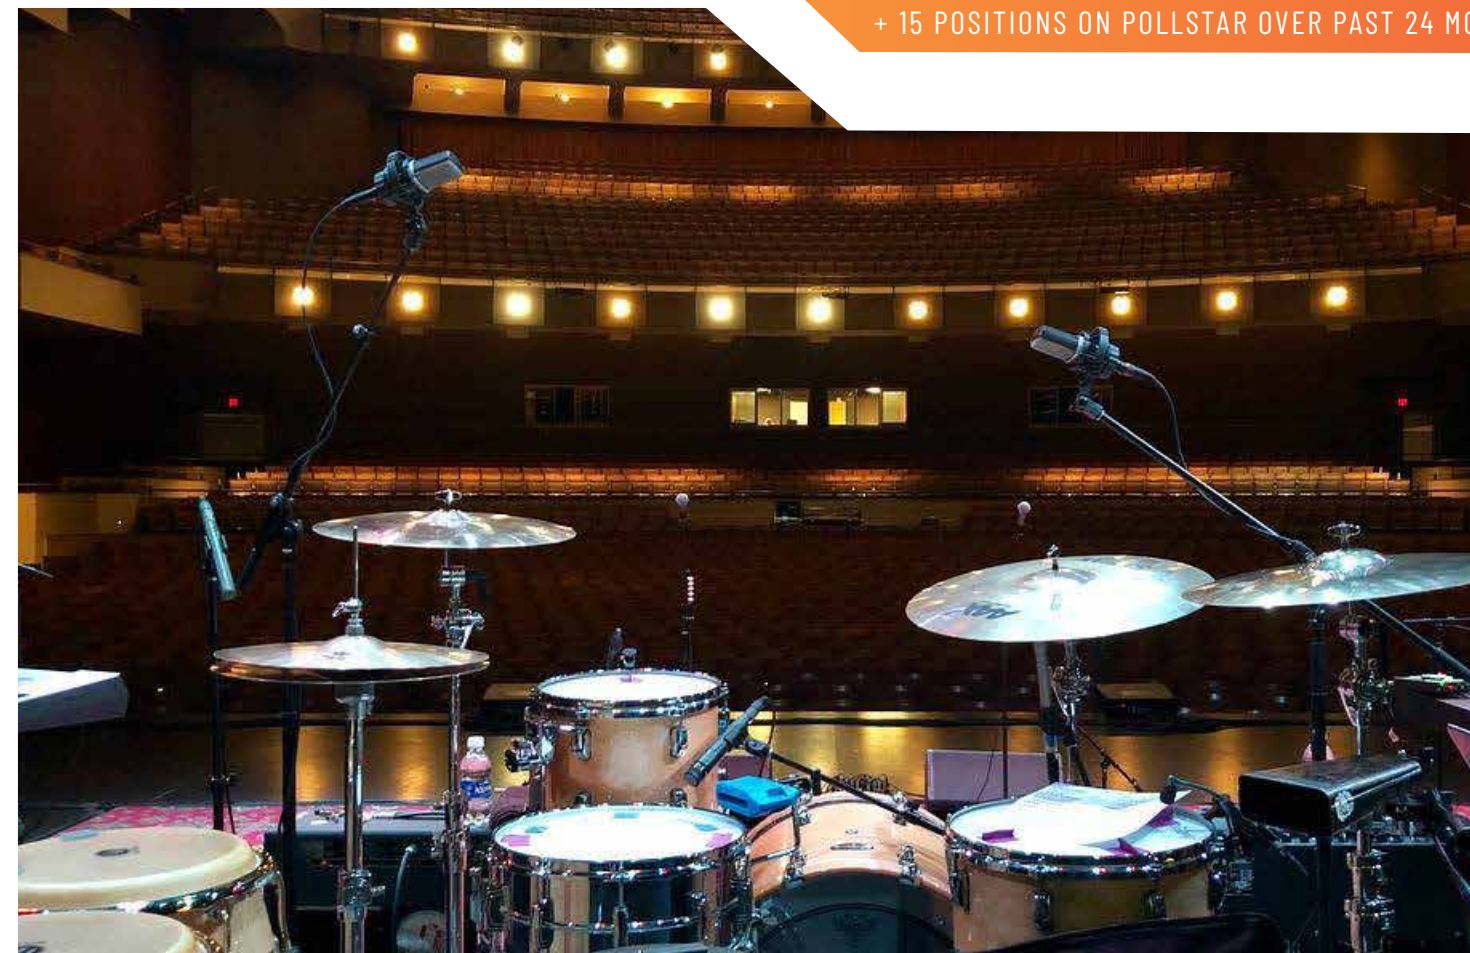

STRAIGHT NO CHASER

“ Comfortable seating, plenty of leg room. Sat in Grand Tier but still had a great view of the show. Not a bad seat in the house! ”

LINDSEY STIRLING

#107 OF THE TOP 200 THEATRES WORLDWIDE

+ 42 POSITIONS ON POLLSTAR FROM 2018

+ 15 POSITIONS ON POLLSTAR OVER PAST 24 MONTHS

AIKEN THEATRE AT THE OLD NATIONAL EVENTS PLAZA

The Aiken Theatre at Old National Events Plaza is a contemporary 2,500 seat venue built in 1967 and re-dedicated in 1999 after extensive upgrades. Located in Evansville, IN, the Aiken Theatre is a dynamic theatrical venue offering ease of use and a tenured staff who tailor services to compliment all aspects of live entertainment.