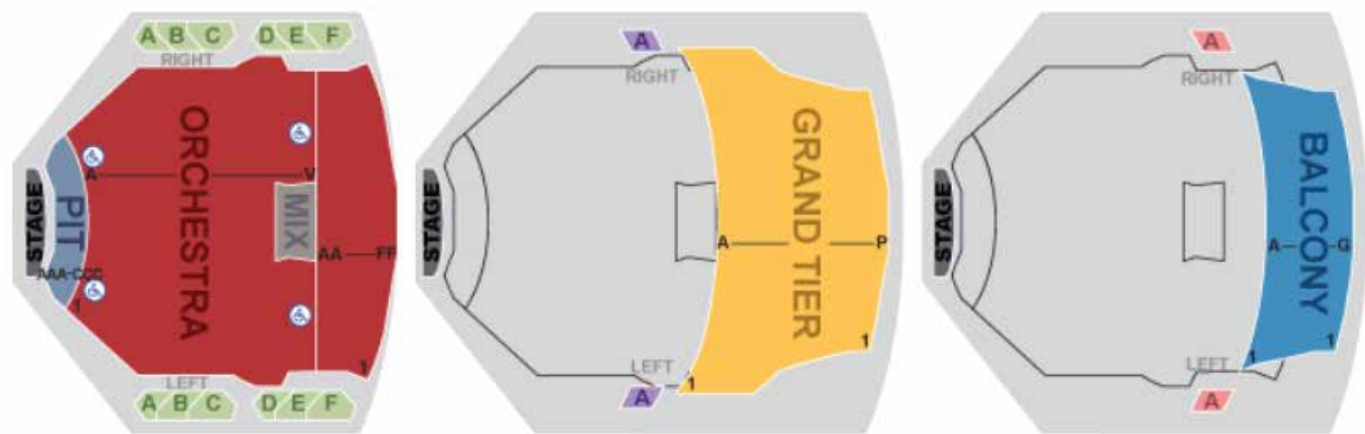

- ORCHESTRA 1400
- GRAND TIER 800
- BALCONY 371
- GROSS TOTAL 2571
- NET TOTAL 2532

STAGE MEASUREMENTS

- PROSCENIUM 57FT 11IN W X 28FT H
- WALL TO WALL 98FT W
- DS EDGE TO US WALL 52FT
- GRID HEIGHT 61FT
- MAX FLY 59FT H

■ - PIT
 ■ - ORCHESTRA
 ■ - GRAND TIER
 ■ - BALCONY
 ■ - ORCHESTRA BOX
 ■ - GRAND TIER BOX
 ■ - BALCONY BOX
♿ - ACCESSIBLE