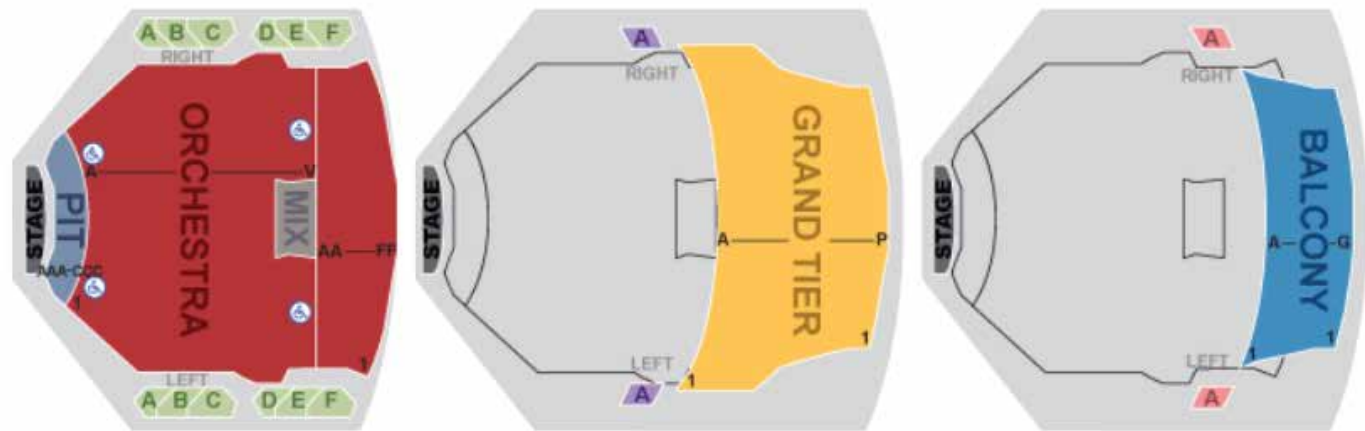

- ORCHESTRA 1400
- GRAND TIER 800
- BALCONY 371
- GROSS TOTAL 2571
- NET TOTAL 2532

STAGE MEASUREMENTS

- PROSCENIUM 57FT 11IN W X 28FT H
- WALL TO WALL 98FT W
- DS EDGE TO US WALL 52FT
- GRID HEIGHT 61FT
- MAX FLY 59FT H

- PIT - ORCHESTRA - GRAND TIER - BALCONY - ORCHESTRA BOX - GRAND TIER BOX - BALCONY BOX

- ACCESSIBLE