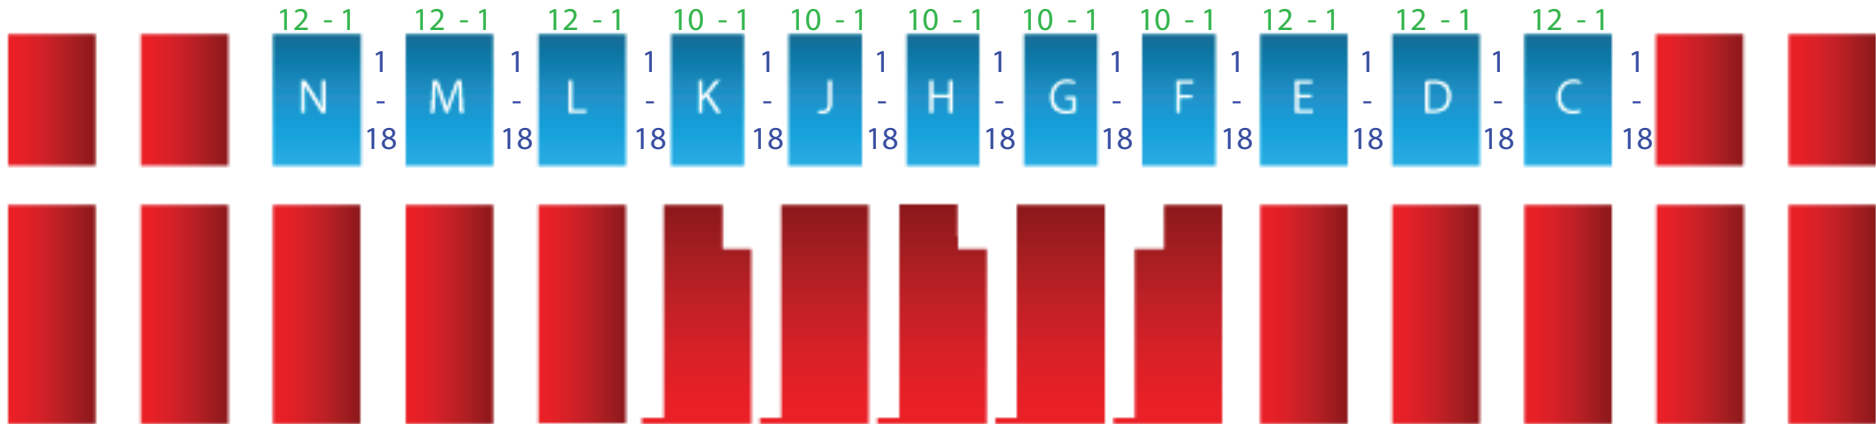

Seat Numbers are in GREEN
Seat 1 will be on the right of each
section and seat 10 or 12 (depending on
the section) will be on the left.

Row Numbers are in BLUE
Row 1 will start at the bottom
and go up to row 18

TRACK

The lettered BLUE areas are reserved seating
The Red areas are General Admission and are first come first serve.