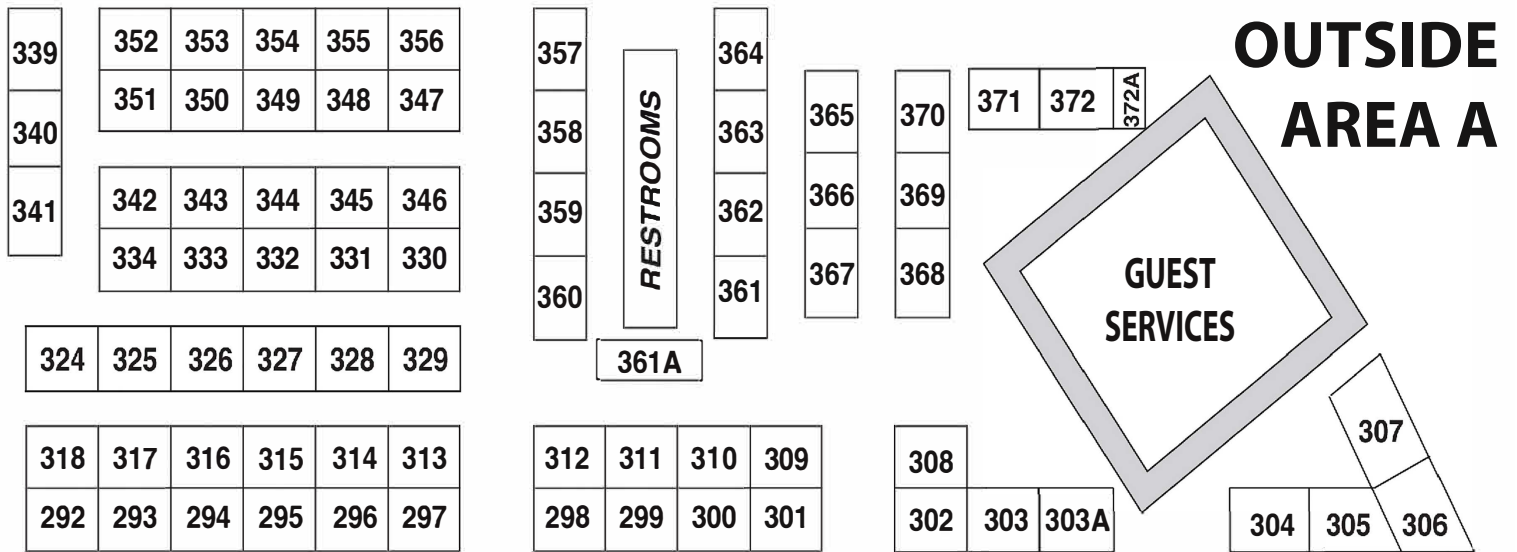

# 2023 Ozark Spring Roundup

Friday, March 22 • Saturday, March 23 • Sunday, March 24  
 Fri & Sat: 10am - 5pm | Sun: 10am - 3pm

Located at the Ozark Empire Fairgrounds • 3001 N. Grant, Springfield, MO 65803 • 417-833-2660

Women				Men		Concessions											
									165	164	163	162	161	160	159	158	175
377	378	379	379	379		379										176	
C				A		B											

Entry

ALL BOOTHS 10'x10'

121	1	2	3	4	5	6	7	8	9	10	11	12	13	14	15	17	18	19	20	
	40	39	38	37	36	35	34	33	32	31	30	29	28	27	26	24	23	22	21	
	122	UNLESS OTHERWISE INDICATED																		
		41	42	43	44	45	46	47	48	49	50	51	52	53	<div style="border: 1px solid black; padding: 20px; text-align: center;"> <h2>Round Pen Demonstration Area</h2> </div>					
	80	79	78	77	76	75	74	73	72	71	70	69	68							
	123	81	82	83	84	85	86	87	88	89	90	91	92	93						
	124	120	119	118	117	116	115	114	113	112	111	110	109	108						
125	↓ 8'x10' BOOTHS ↓																			
126	128A	128	129	130	131	132	133	134	135	136	137	138	139	140	141	142				
127																				

Overhead Door Loading Dock

Drive Thru Overhead Door