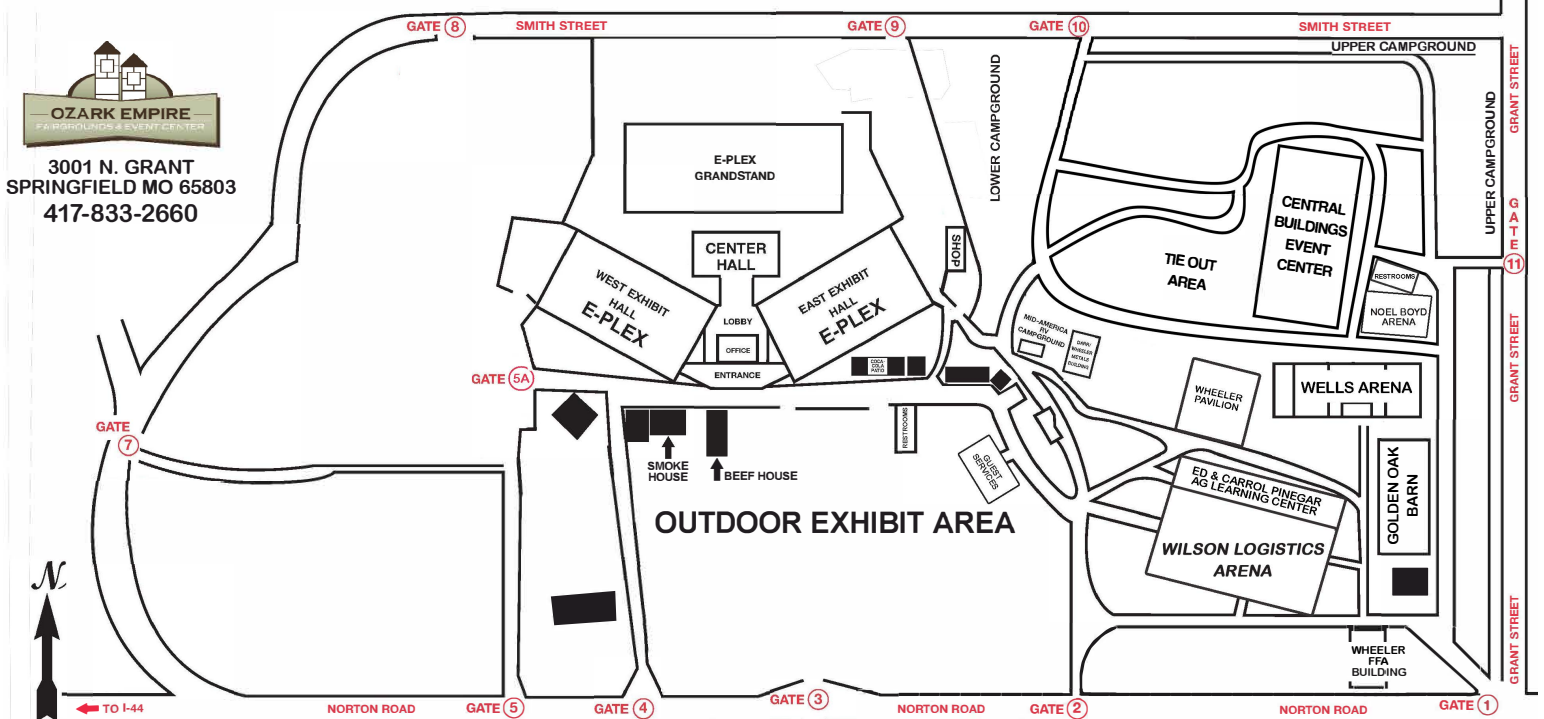

# 2023 Ozark Spring Roundup

Friday, March 22 • Saturday, March 23 • Sunday, March 24  
 Fri & Sat: 10am - 5pm | Sun: 10am - 3pm

Located at the Ozark Empire Fairgrounds • 3001 N. Grant, Springfield, MO 65803 • 417-833-2660

Women				Men		Concessions											
									165	164	163	162	161	160	159	158	175
377	378	379	379	379		379										176	
C				A		B											

Entry

ALL BOOTHS 10'x10'

121	1	2	3	4	5	6	7	8	9	10	11	12	13	14	15	17	18	19	20	
	40	39	38	37	36	35	34	33	32	31	30	29	28	27	26	24	23	22	21	
	122	UNLESS OTHERWISE INDICATED																		
		41	42	43	44	45	46	47	48	49	50	51	52	53	<div style="border: 1px solid black; padding: 20px; text-align: center;"> <h2>Round Pen Demonstration Area</h2> </div>					
	80	79	78	77	76	75	74	73	72	71	70	69	68							
	123	81	82	83	84	85	86	87	88	89	90	91	92	93						
	124	120	119	118	117	116	115	114	113	112	111	110	109	108						
125	↓ 8'x10' BOOTHS ↓																			
126	128A	128	129	130	131	132	133	134	135	136	137	138	139	140	141	142				
127																				

Overhead Door Loading Dock

Drive Thru Overhead Door