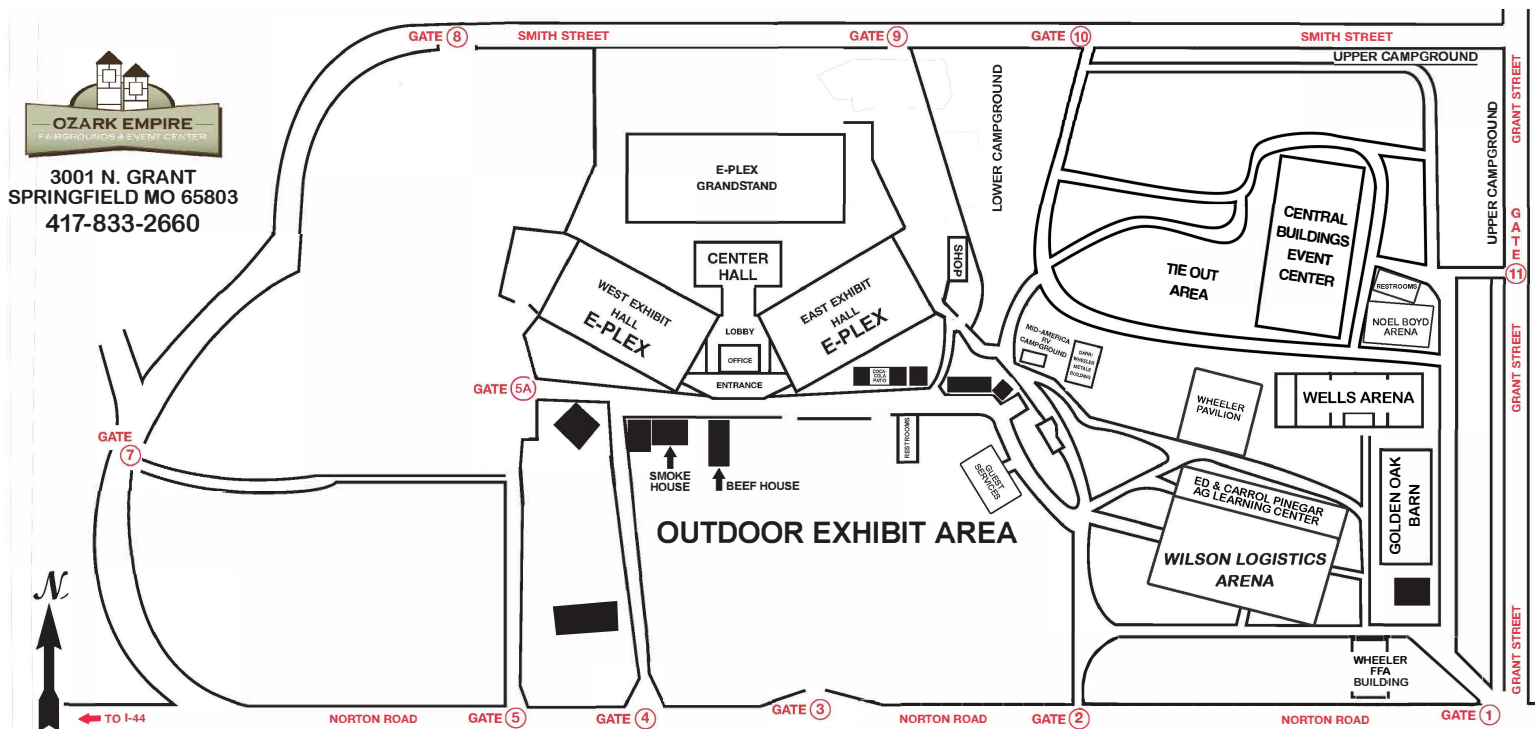

OZARK SPRING ROUNDUP

WESTERN LIFESTYLE EXPERIENCE

Friday, March 22 • Saturday, March 23 • Sunday, March 24
 Fri & Sat: 10am - 5pm | Sun: 10am - 3pm

Located at the Ozark Empire Fairgrounds • 3001 N. Grant, Springfield, MO 65803 • 417-833-2660

Women				Men		Concessions										
377	378	379	379	379		379		165 164 163 162 161 160 159 158								175
C				A		B		150 151 152 153 154 155 156 157								176

Entry

ALL BOOTHS 10'x10'

121	1	2	3	4	5	6	7	8	9	10	11	12	13	14	15	17	18	19	20	Overhead Door Loading Dock					
122	UNLESS OTHERWISE INDICATED																								
123	41	42	43	44	45	46	47	48	49	50	51	52	53	Round Pen Demonstration Area											
124	80	79	78	77	76	75	74	73	72	71	70	69	68												
125																									
126	81	82	83	84	85	86	87	88	89	90	91	92	93												
127	120	119	118	117	116	115	114	113	112	111	110	109	108												
↓ 8'X10' BOOTHS ↓																									
128A	128	129	130	131	132	133	134	135	136	137	138	139	140							141	142	Drive Thru Overhead Door			