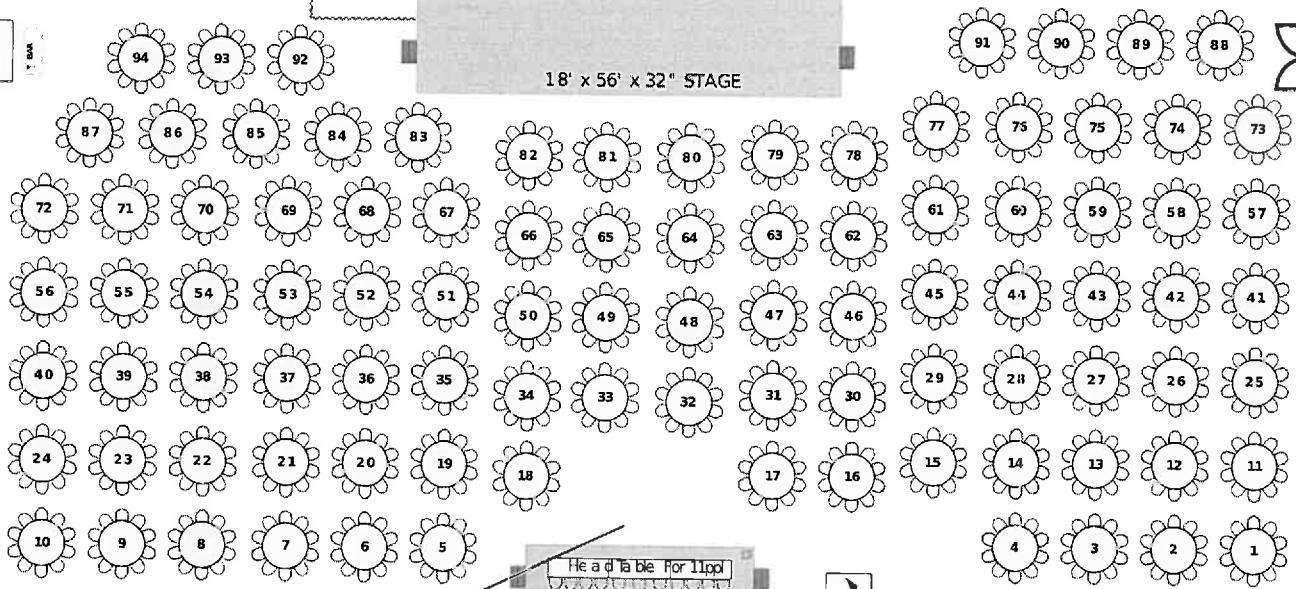

Set Count: 940

18' x 56' x 32" STAGE

Head table for 11 ppl

-Lodge Engine e ring to S potlight
Rais e d Head table -

PS AV- Hard wire intermet for we bca st