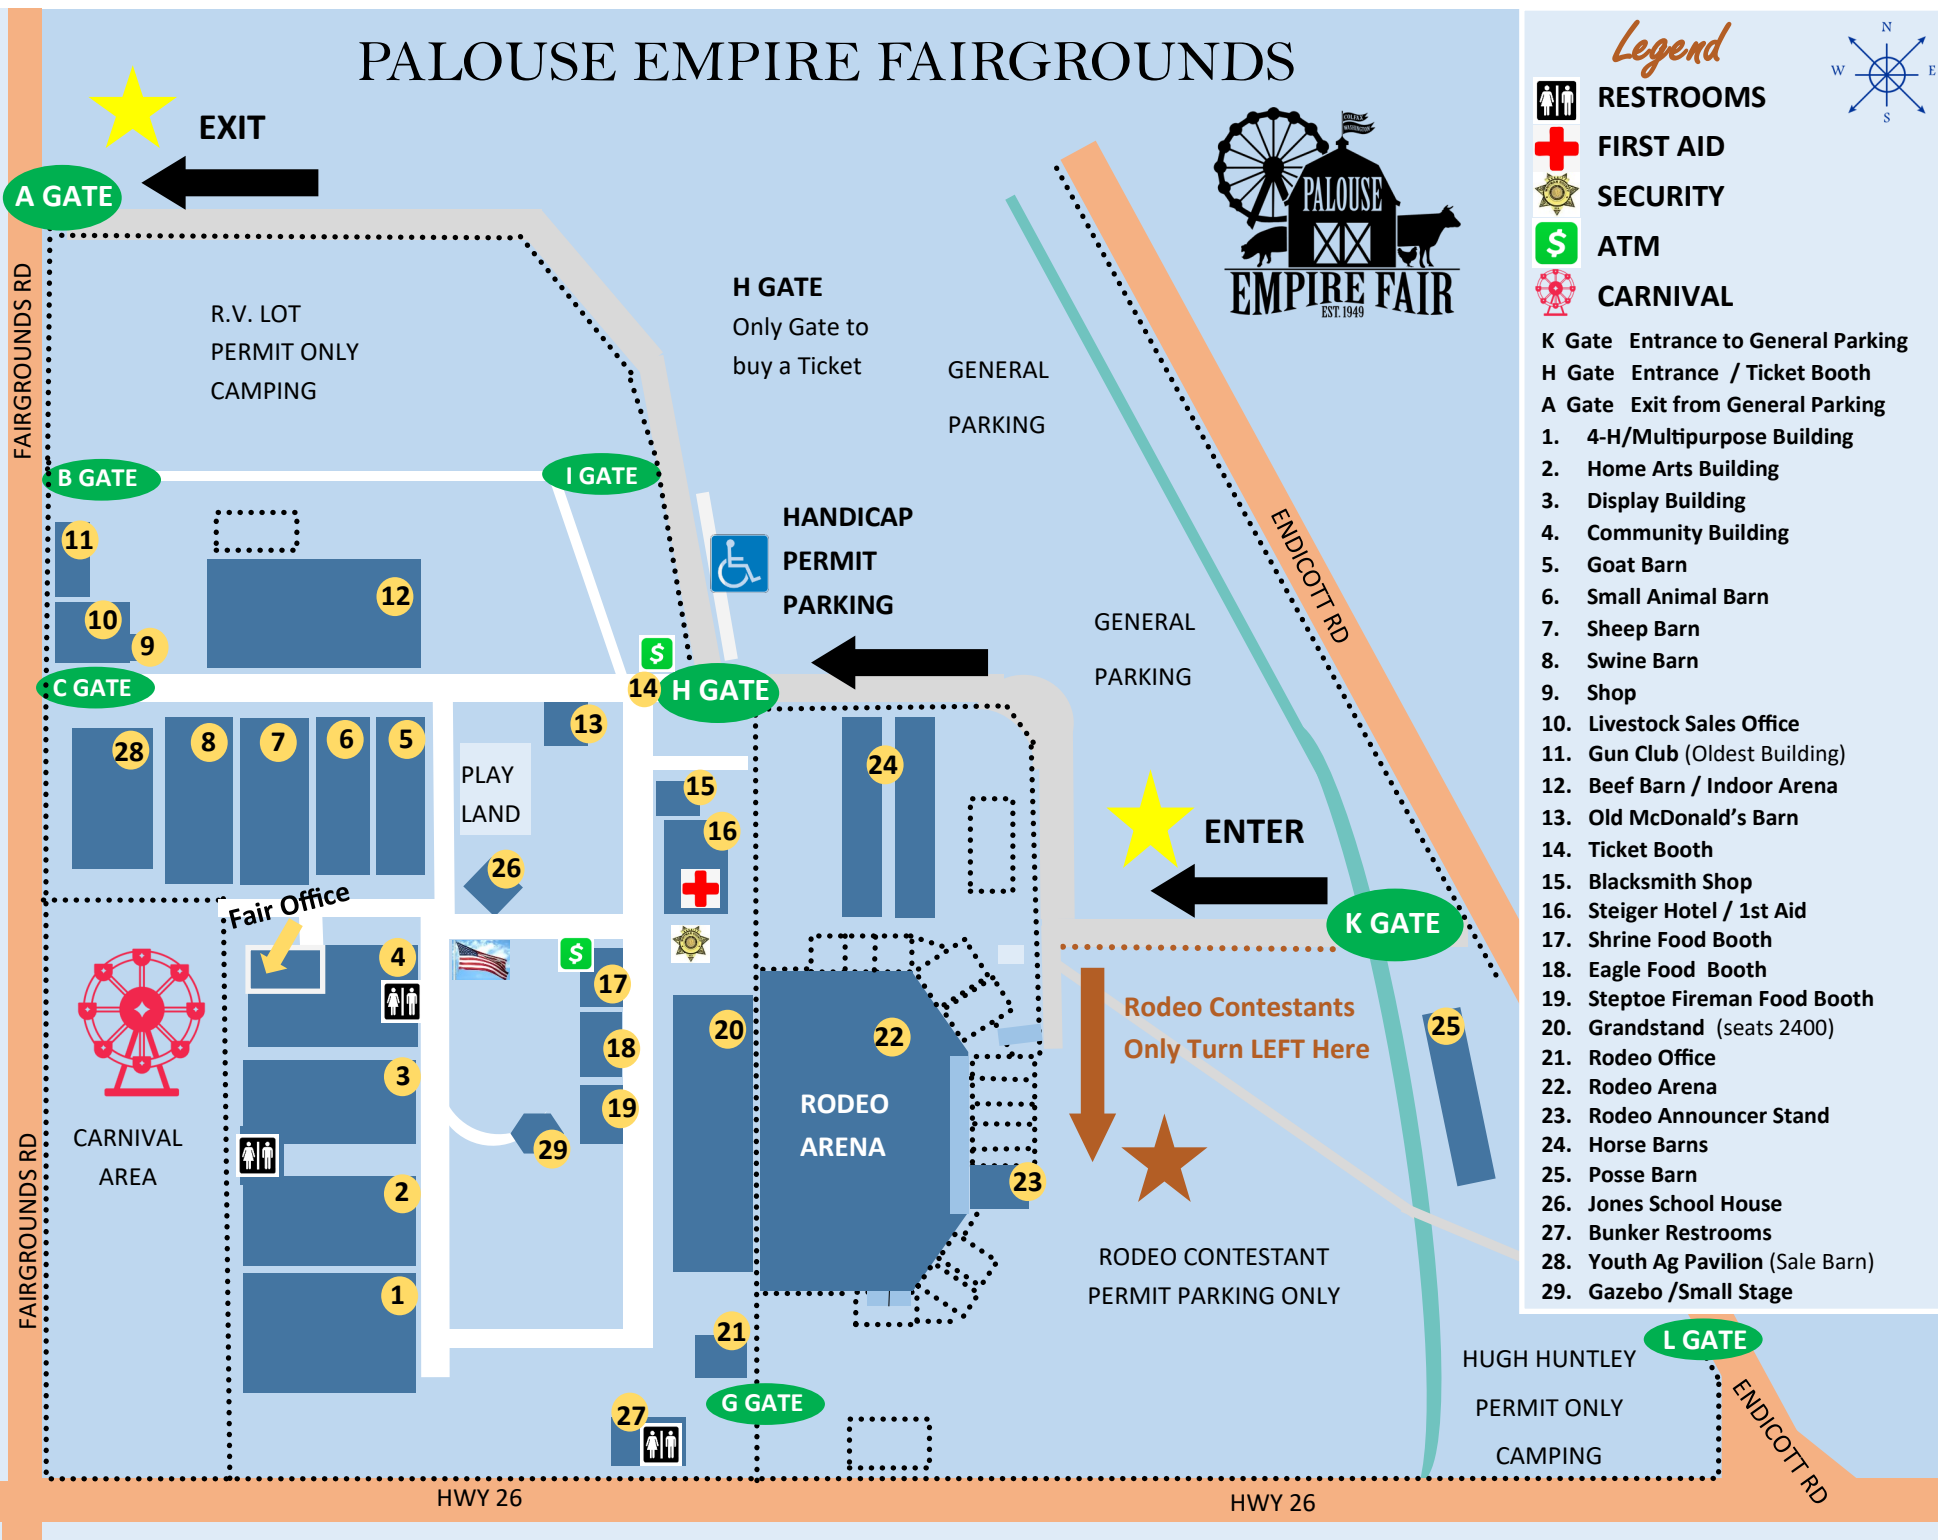

PALOUSE EMPIRE FAIRGROUNDS

Legend

-  RESTROOMS
-  FIRST AID
-  SECURITY
-  ATM
-  CARNIVAL

- K Gate** Entrance to General Parking
- H Gate** Entrance / Ticket Booth
- A Gate** Exit from General Parking
- 1.** 4-H/Multipurpose Building
- 2.** Home Arts Building
- 3.** Display Building
- 4.** Community Building
- 5.** Goat Barn
- 6.** Small Animal Barn
- 7.** Sheep Barn
- 8.** Swine Barn
- 9.** Shop
- 10.** Livestock Sales Office
- 11.** Gun Club (Oldest Building)
- 12.** Beef Barn / Indoor Arena
- 13.** Old McDonald's Barn
- 14.** Ticket Booth
- 15.** Blacksmith Shop
- 16.** Steiger Hotel / 1st Aid
- 17.** Shrine Food Booth
- 18.** Eagle Food Booth
- 19.** Steptoe Fireman Food Booth
- 20.** Grandstand (seats 2400)
- 21.** Rodeo Office
- 22.** Rodeo Arena
- 23.** Rodeo Announcer Stand
- 24.** Horse Barns
- 25.** Posse Barn
- 26.** Jones School House
- 27.** Bunker Restrooms
- 28.** Youth Ag Pavilion (Sale Barn)
- 29.** Gazebo /Small Stage

FAIRGROUNDS RD

FAIRGROUNDS RD

HWY 26

HWY 26

ENDICOTT RD

R.V. LOT
PERMIT ONLY
CAMPING

H GATE
Only Gate to
buy a Ticket

GENERAL
PARKING

L GATE

ENDICOTT RD

Fair Office

PLAY
LAND

RODEO
ARENA

CARNIVAL
AREA

G GATE

A GATE

22

23

25

2

3

4

1

21