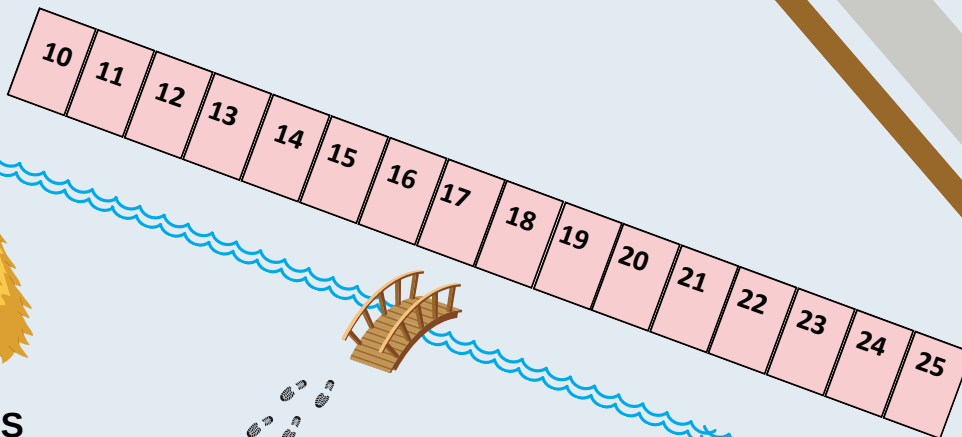

## NORTH BRIDGE CAMPGROUND

North Bridge is our overflow camping, oversized vehicle, and group camping area. This area is NOT fenced in and is Dry Camping only.

- 9
- 8
- 7
- 6
- 5
- 4
- 3
- 2
- 1

USED SHAVINGS

ENTRANCE

ENDICOTT RD

CLEAN SHAVINGS

FAIRGROUND RD

PARKING LOT

TO FAIR

RV LOT CAMPGROUND

A Gate