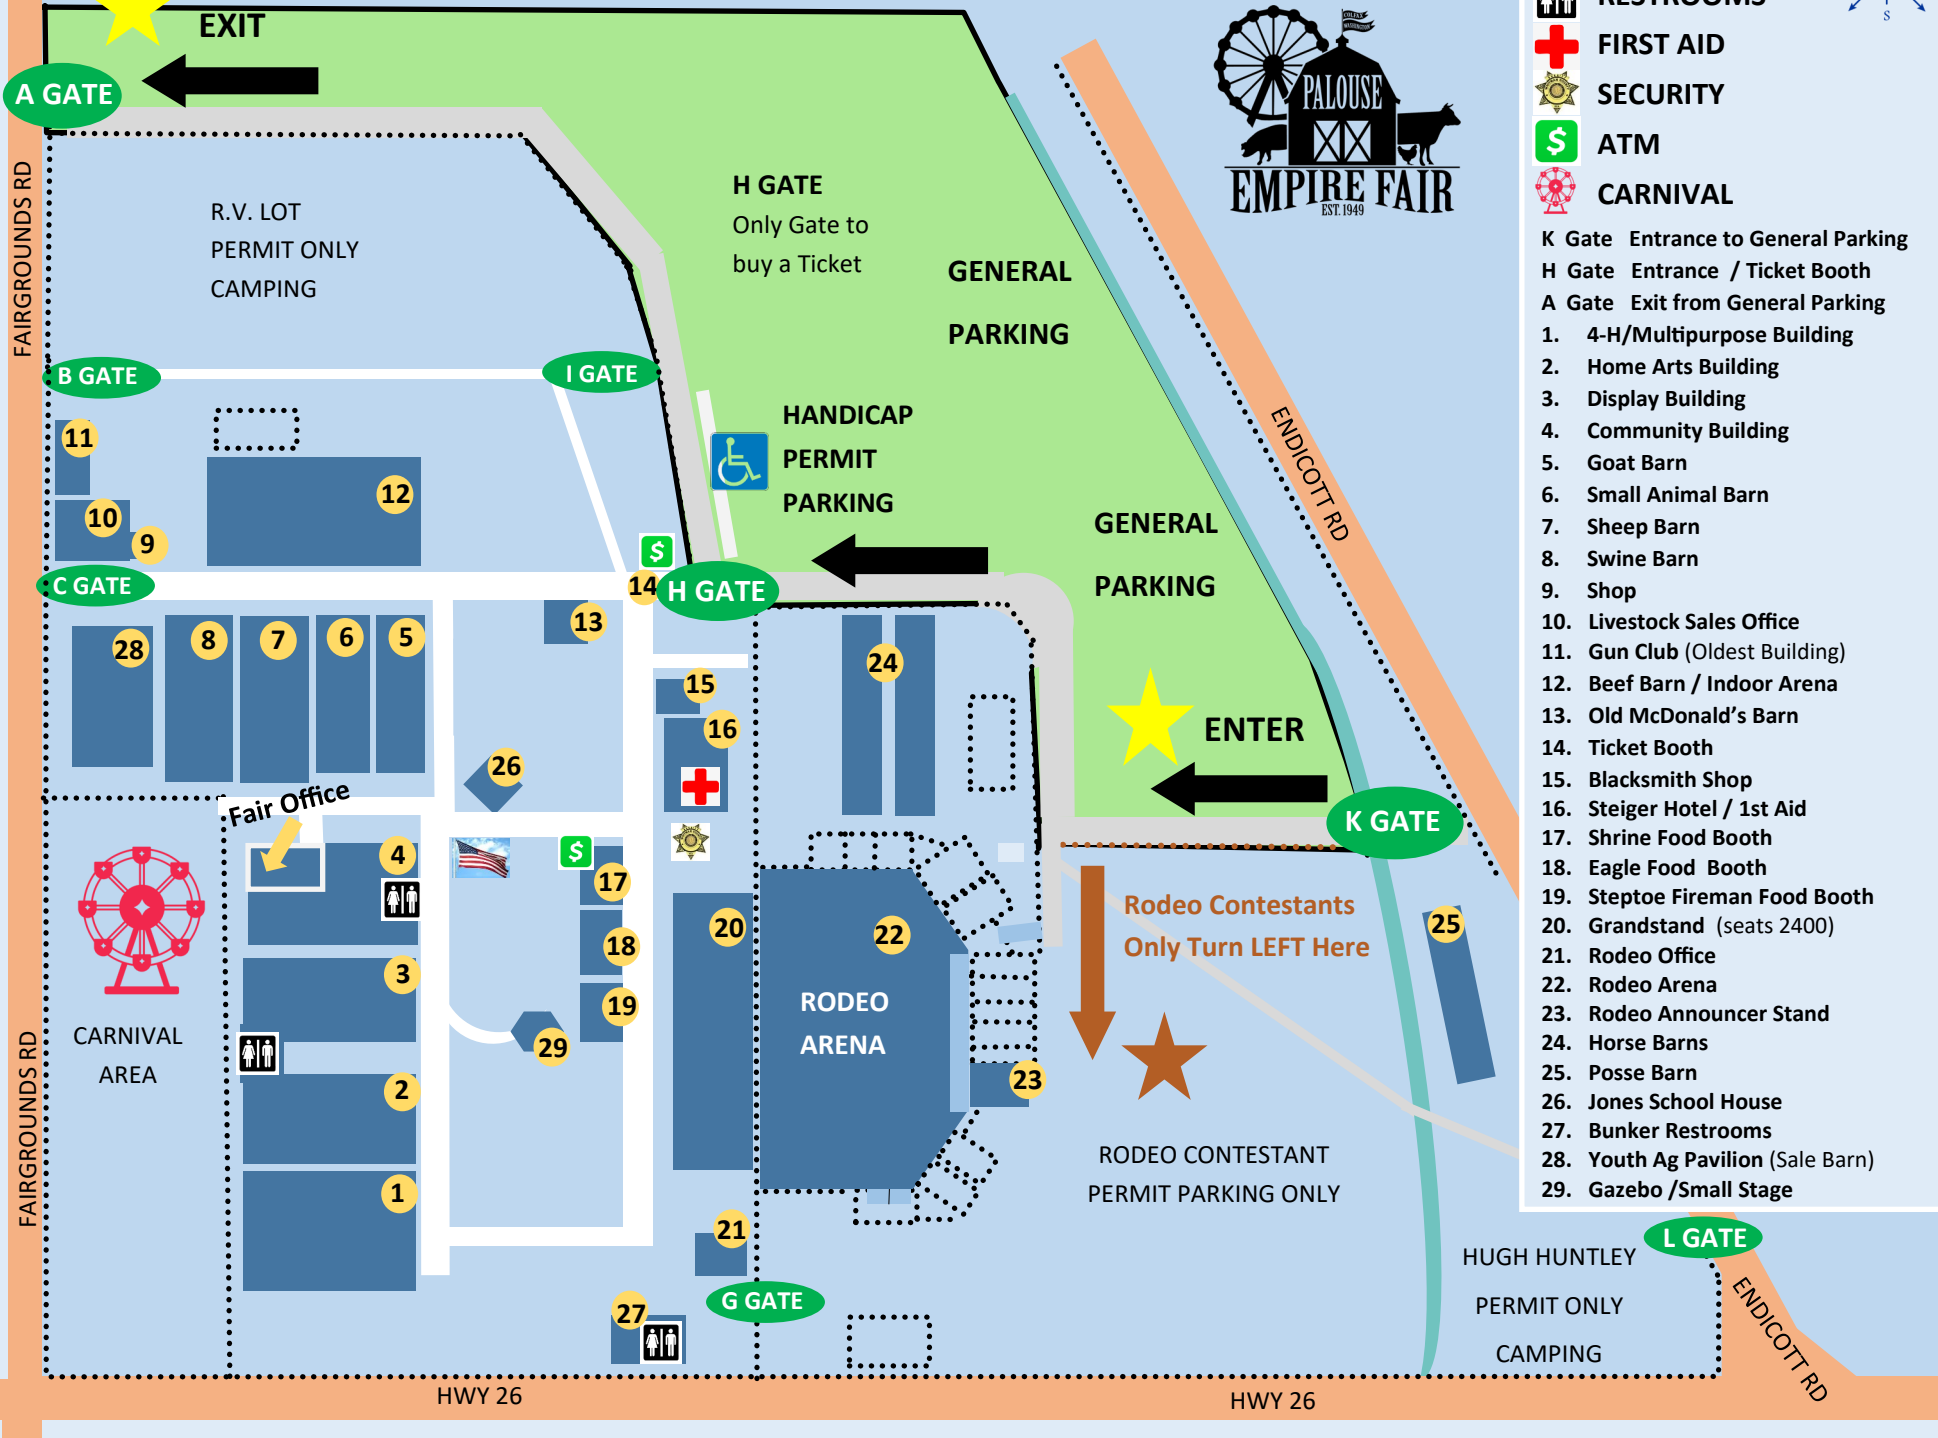

PALOUSE EMPIRE FAIRGROUNDS

Legend

-  RESTROOMS
-  FIRST AID
-  SECURITY
-  ATM
-  CARNIVAL

- K Gate** Entrance to General Parking
- H Gate** Entrance / Ticket Booth
- A Gate** Exit from General Parking
- 1.** 4-H/Multipurpose Building
- 2.** Home Arts Building
- 3.** Display Building
- 4.** Community Building
- 5.** Goat Barn
- 6.** Small Animal Barn
- 7.** Sheep Barn
- 8.** Swine Barn
- 9.** Shop
- 10.** Livestock Sales Office
- 11.** Gun Club (Oldest Building)
- 12.** Beef Barn / Indoor Arena
- 13.** Old McDonald's Barn
- 14.** Ticket Booth
- 15.** Blacksmith Shop
- 16.** Steiger Hotel / 1st Aid
- 17.** Shrine Food Booth
- 18.** Eagle Food Booth
- 19.** Steptoe Fireman Food Booth
- 20.** Grandstand (seats 2400)
- 21.** Rodeo Office
- 22.** Rodeo Arena
- 23.** Rodeo Announcer Stand
- 24.** Horse Barns
- 25.** Posse Barn
- 26.** Jones School House
- 27.** Bunker Restrooms
- 28.** Youth Ag Pavilion (Sale Barn)
- 29.** Gazebo /Small Stage

HWY 26

HWY 26

L GATE

HUGH HUNTLEY
PERMIT ONLY
CAMPING

FAIRGROUNDS RD

ENDICOTT RD

ENDICOTT RD

R.V. LOT
PERMIT ONLY
CAMPING

H GATE
Only Gate to
buy a Ticket

GENERAL
PARKING

HANDICAP
PERMIT
PARKING

GENERAL
PARKING

ENTER

K GATE

Rodeo Contestants
Only Turn LEFT Here

RODEO CONTESTANT
PERMIT PARKING ONLY

RODEO
ARENA

Fair Office

CARNIVAL
AREA

G GATE

C GATE

I GATE

B GATE

A GATE