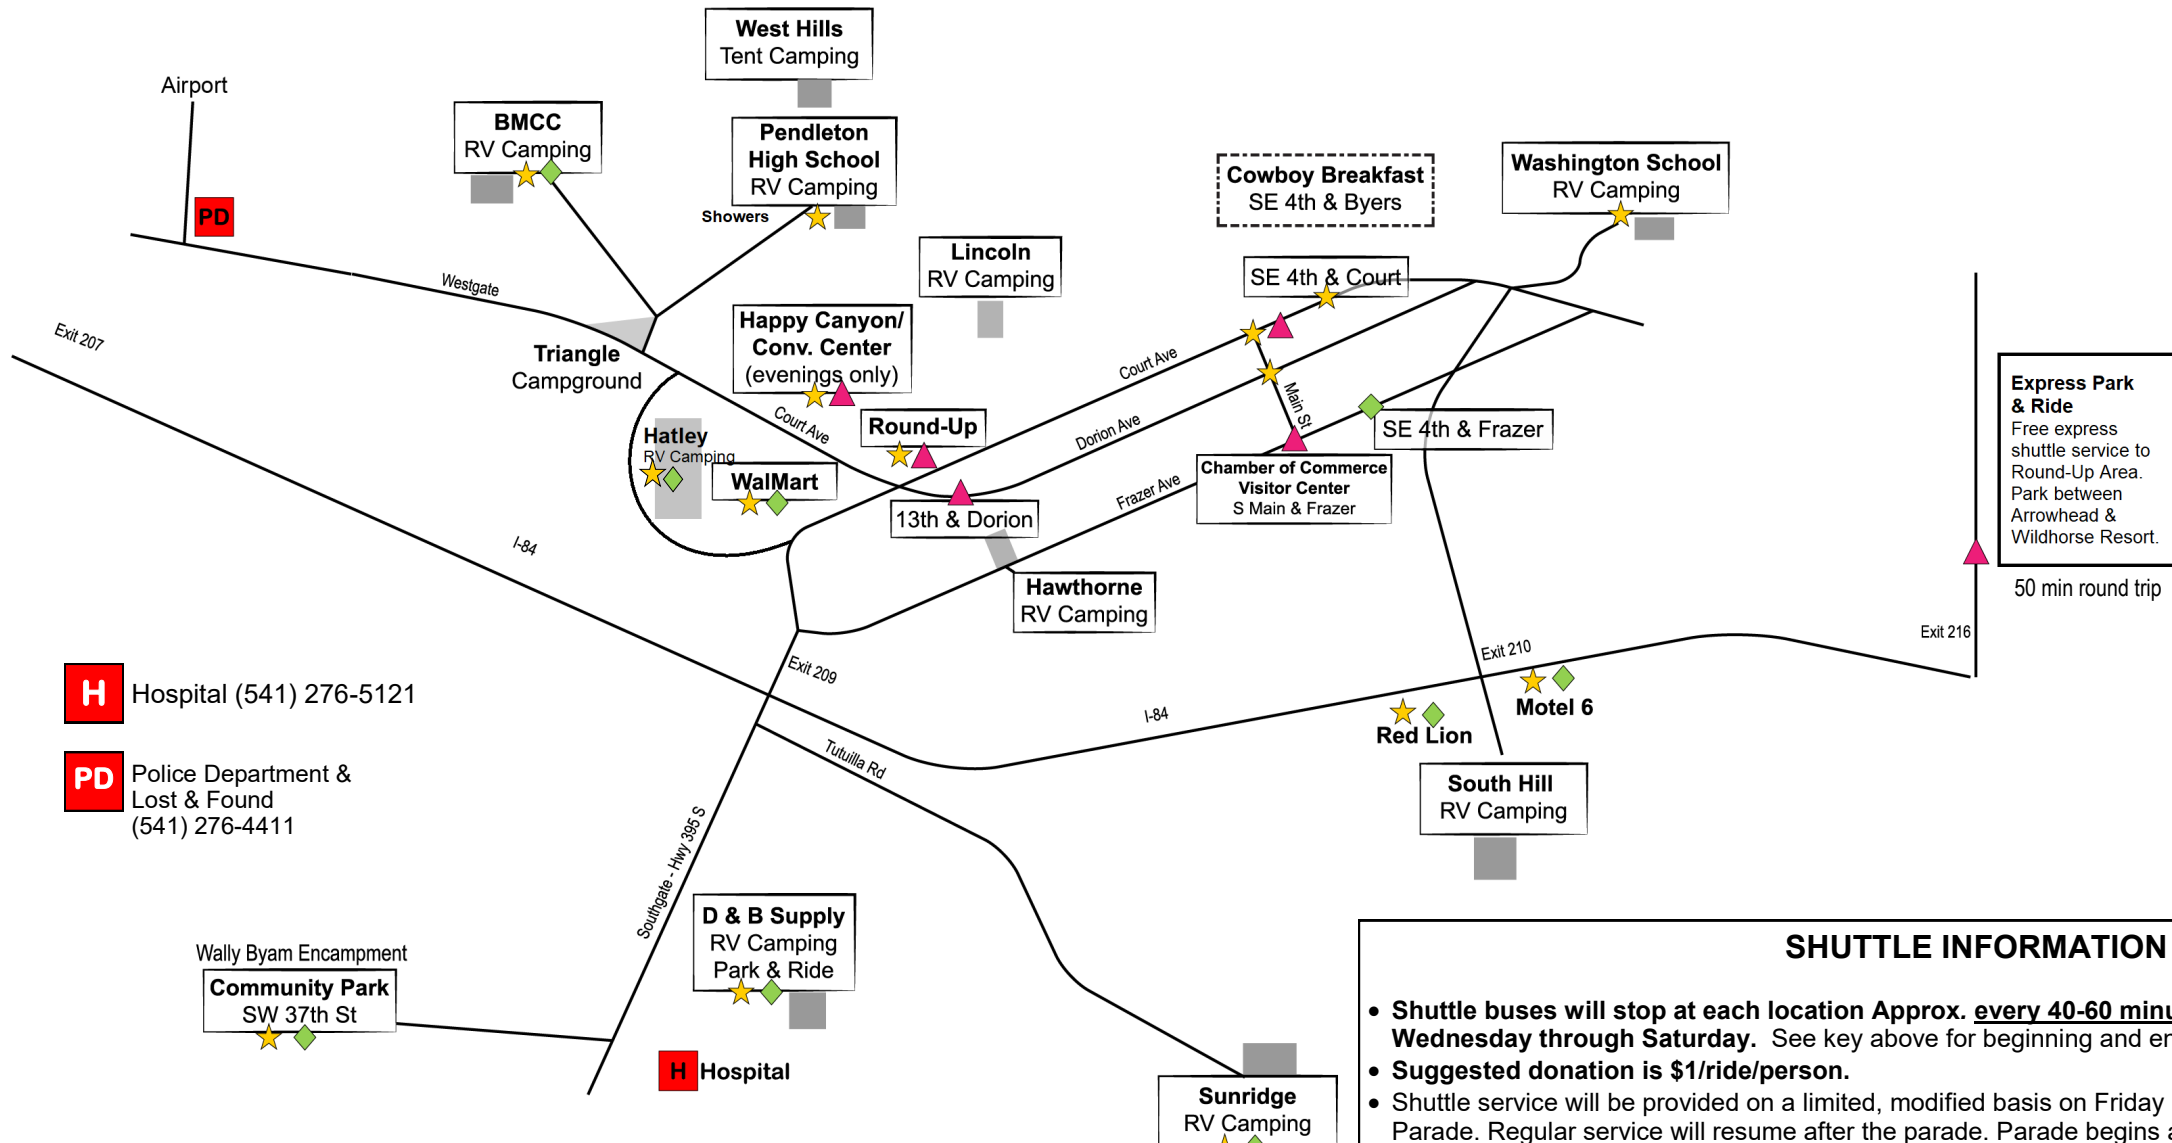

2019 ROUND-UP SHUTTLE SERVICE

H Hospital (541) 276-5121

PD Police Department & Lost & Found (541) 276-4411

SERVICE PROVIDED BY

★ STAR ROUTE
Weds. & Thurs.
7:30 am to 10:30 pm
Friday
12 pm to 12 am
Saturday
7:30 am to 12 am

◆ DIAMOND ROUTE
Friday
7:30 to 10am

SERVICE PROVIDED BY

EXPRESS PARK & RIDE TRIANGLE ROUTE

▲
Weds, Thur, Sat
10am-10pm
Friday
8:30 am-10pm

Express Park & Ride
Free express shuttle service to Round-Up Area. Park between Arrowhead & Wildhorse Resort.
50 min round trip

SHUTTLE INFORMATION

- Shuttle buses will stop at each location **Approx. every 40-60 minutes depending on traffic, Wednesday through Saturday.** See key above for beginning and ending times.
- **Suggested donation is $1/ride/person.**
- Shuttle service will be provided on a limited, modified basis on Friday morning due to the Westward Ho! Parade. Regular service will resume after the parade. Parade begins at 10am. Parade Route: from SW 5th & Dorion east to convergence with Court at SE 5th, then west on Court to the Round-Up grounds).
- **KAYAK CTUIR** Public Transit's Mission Metro shuttles will also be running from 7am to 8:30 pm on regular routes to and from the Mission/Wildhorse areas. For more information, call Kayak dispatch from 4 am-8:30pm, (541) 429-7519
- Shuttles stop in front of the Convention Center instead of Roy Raley Park during evening hours.
- **Chamber of Commerce Visitor Information:** 501 S Main St • (541) 276-7411
  Open Monday to Friday 8:30 am to 5 pm, Saturday 8:30 am to 12 pm

Public Shuttle Service (541) 379-5666
Elite Taxi Service (541) 276-8294
Let'er Bus (Dial-A-Ride) (541) 276-6476 24-hour notice required