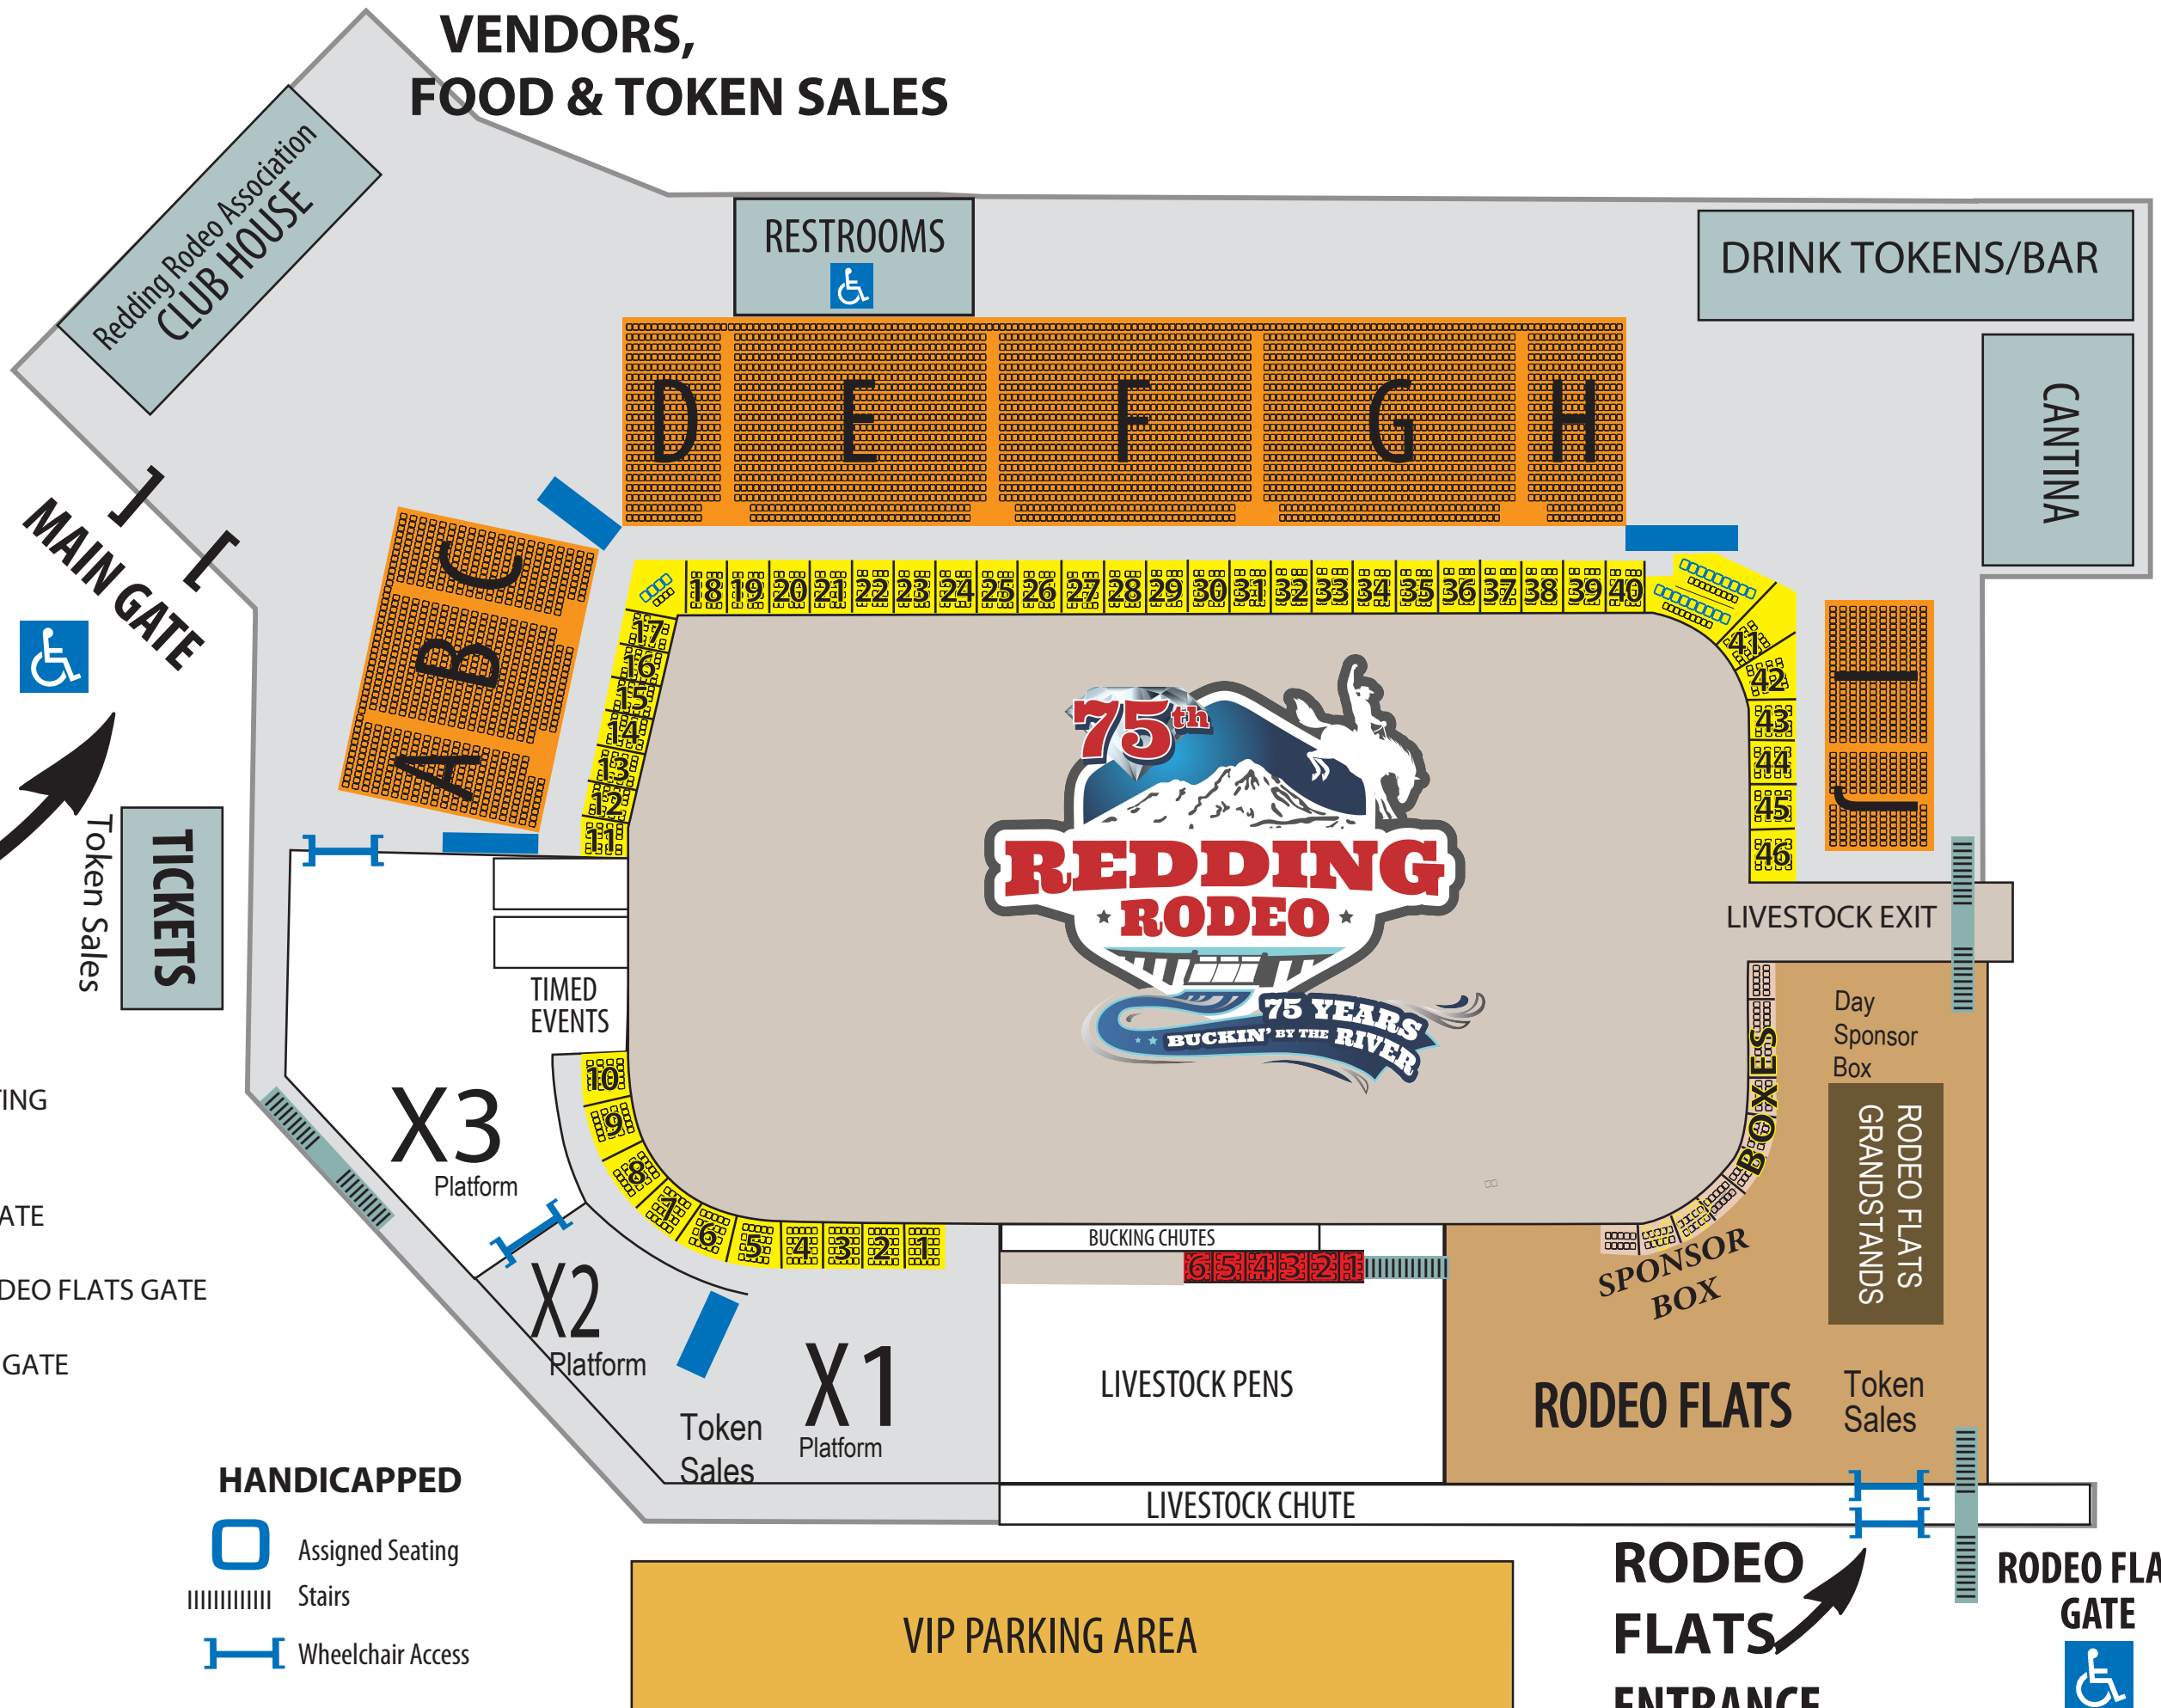

VENDORS, FOOD & TOKEN SALES

- RESERVED GRANDSTAND SEATING
SECTIONS A - J - ENTER MAIN GATE
- ARENA BOX SEATING - MAIN GATE
- BUCKAROO BOX SEATING - RODEO FLATS GATE
- RODEO FLATS - RODEO FLATS GATE
- WHEELCHAIR ACCESS

Platforms enter Main Gate

- HANDICAPPED**
- Assigned Seating
 - Stairs
 - Wheelchair Access