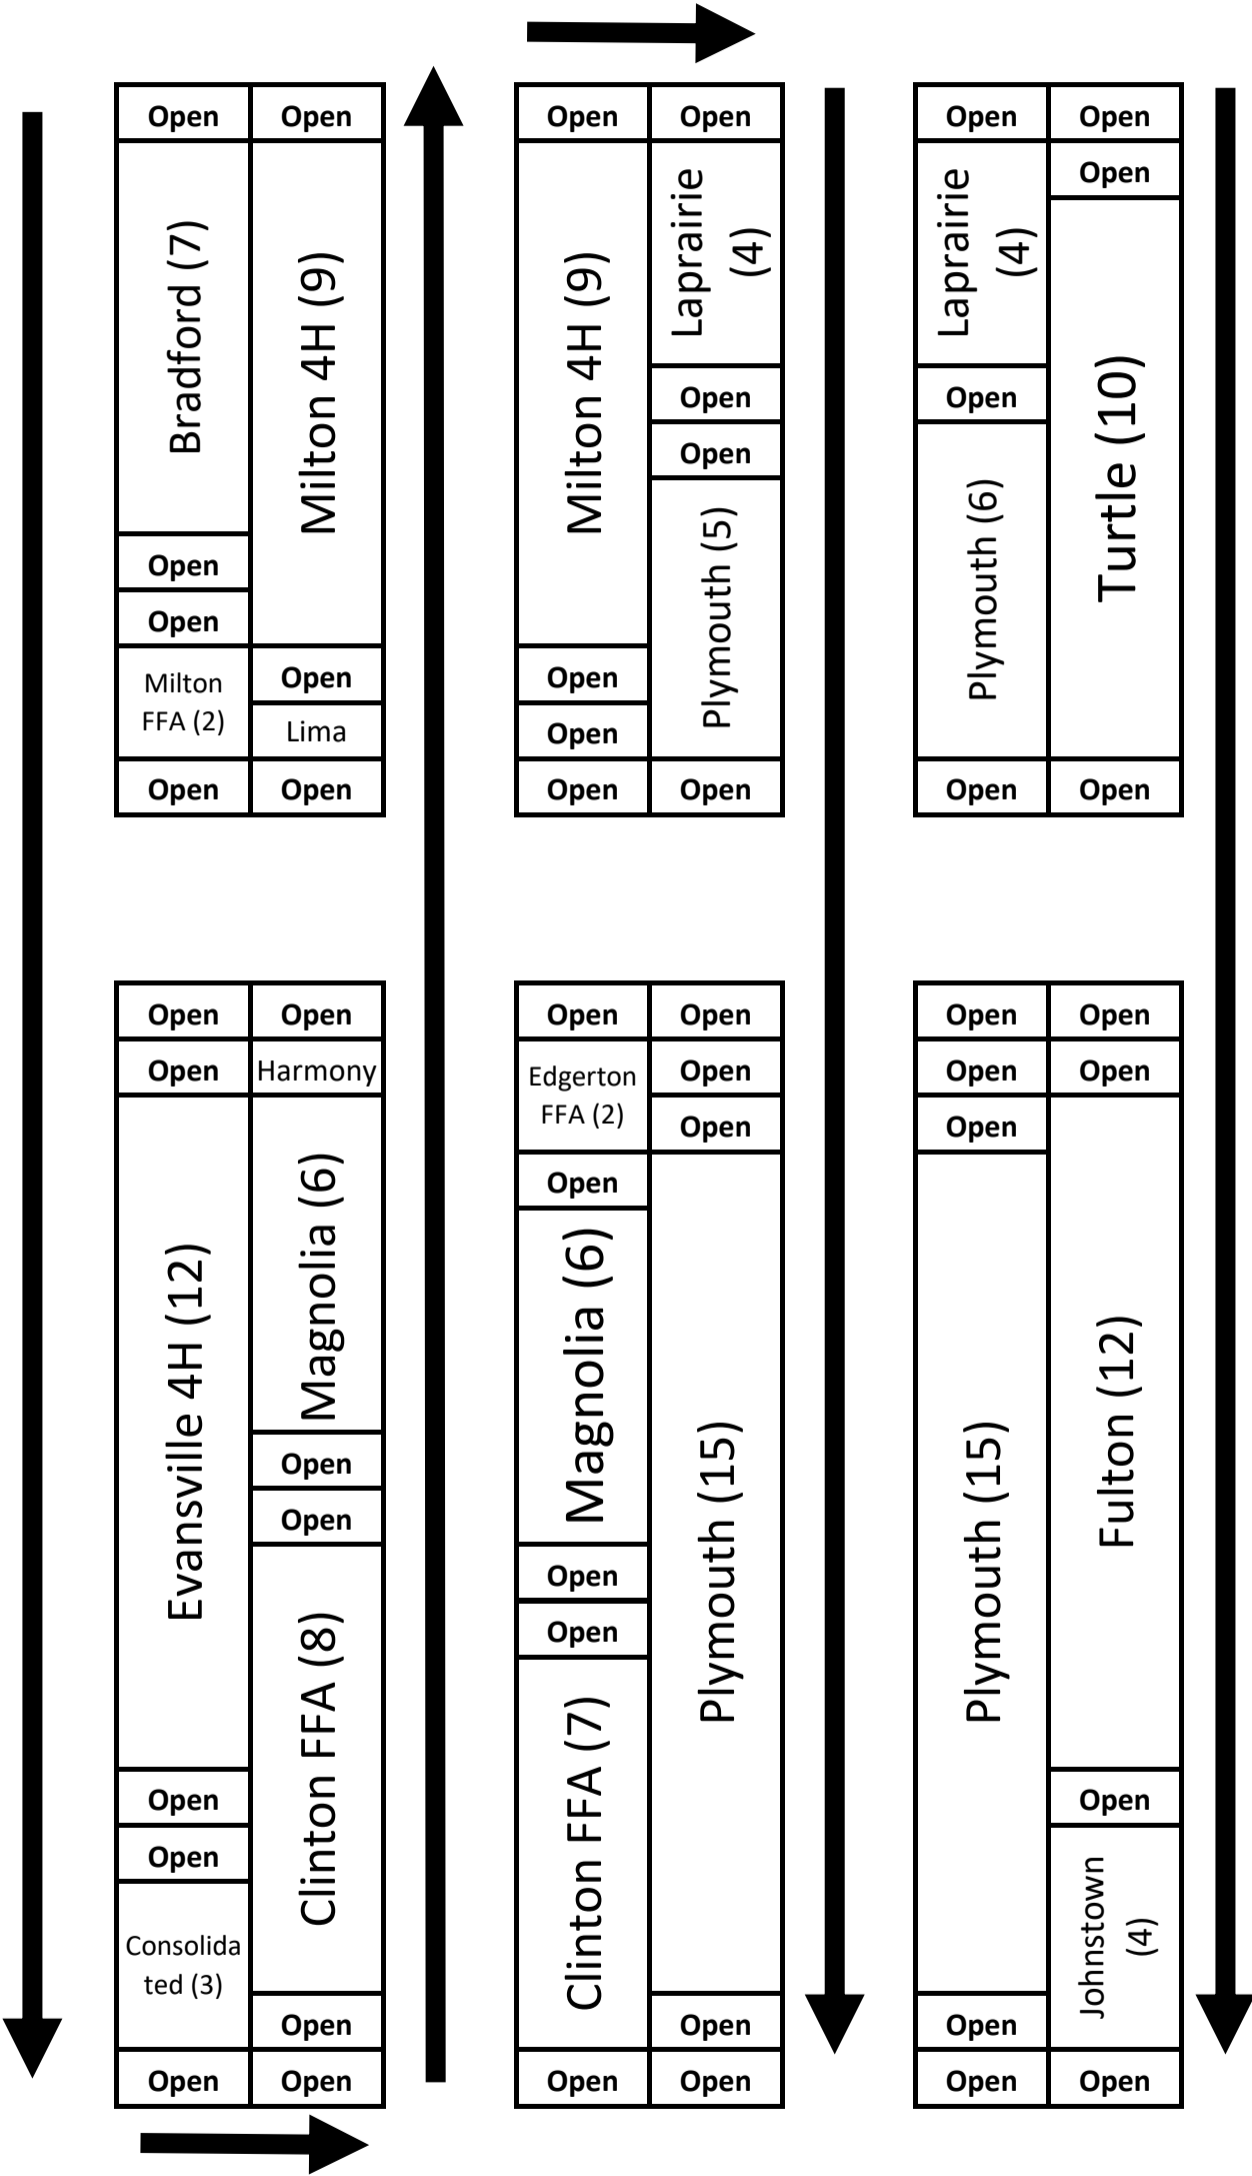

# 2021 Swine Sale Arena

Common Storage

DAIRY BARN

Open
Open
Evansville 4H (12)
Open
Open
Consolidated (3)
Open

Open	Open
Open	Harmony
Evansville 4H (12)	Magnolia (6)
Open	Open
Open	Open
Clinton FFA (8)	Open
Consolidated (3)	Open
Open	Open

Open	Open
Edgerton FFA (2)	Open
Open	Open
Clinton FFA (7)	Magnolia (6)
Open	Open
Open	Open
Open	Plymouth (15)
Open	Open

Open	Open
Open	Open
Open	Open
Plymouth (15)	Fulton (12)
Open	Open
Open	Johnstown (4)
Open	Open

ALLEY  
RANDALL AVENUE

Open
Renegades (9)
Open
Orf. FFA
Open

Open	Open
Bradford (7)	Milton 4H (9)
Open	Open
Open	Open
Milton FFA (2)	Open
Open	Lima
Open	Open

Open	Open
Milton 4H (9)	Laprairie (4)
Open	Open
Open	Open
Open	Plymouth (5)
Open	Open

Open	Open
Laprairie (4)	Open
Open	Turtle (10)
Plymouth (6)	Open
Open	Open

Follow arrows for weigh-in and sale order