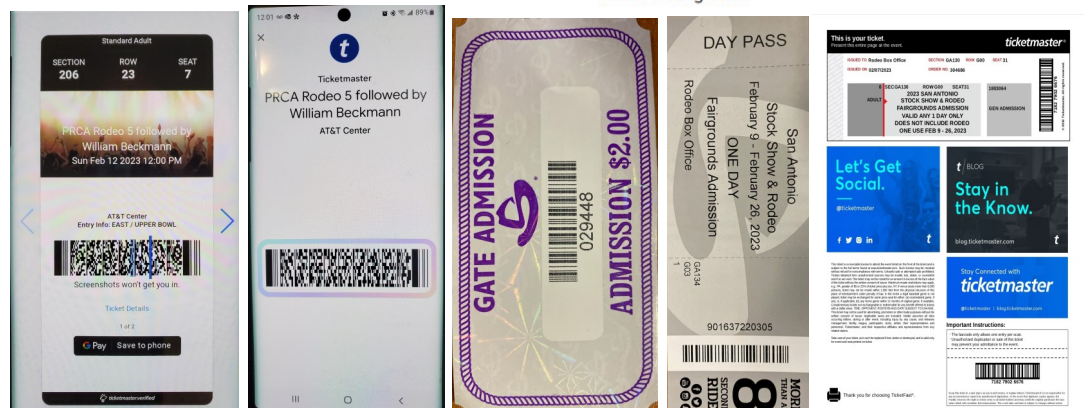

Ticketmaster Quick Scanner Support

SA Rodeo 2023 2/09/2023–2/25/23

A blue screen on your scanner means that the scanner is ready for operation.

Entry Mode
Blue Background

If the ticket has a barcode, hold the scanner about six inches away (6") and press either orange button on the right or left side of the device to scan the ticket.

Good Scan
Green Background
1 Long Pulse

Double Scan &
Incomplete Scan
Yellow Background

Bad Scan
Red Background
5 Quick Pulses

Examples:

If the ticket does not have a barcode..

If the ticket on the phone is stored in an Apple Wallet, it will not have a barcode (as shown to the right, below). The patron's phone will need to be tapped to the top of your scanner.

| | | | | | |
|------------|----------------------------|-------|---------|-----------------------|--|
| 230225E | Section 213 | Row 2 | Seat 20 | 230225E | |
| Event | SA Livestock Expo. Inc | | | X _____ | |
| \$38.50 | 74th Annual San Antonio | | | \$40.00 | |
| Est. Price | Stock Show & Rodeo | | | Total | |
| \$1.50 | Includes Fairgrounds Entry | | | 213 | |
| Fac Fee | AT&T Center / SA, TX | | | Section | |
| \$40.00 | Finals Start at 7:30pm | | | 2 | |
| Total | Saturday February 25, 2023 | | | Row | |
| 213 | 2206060 Kelly Land | | | 20 | |
| Section | | | | Seat FR | |
| 2 20 | | | | 8/22/2022 10:50:25 AM | |
| Row Seat | | | | | |

Possible Red screen STOP errors:

Section Restriction: Patron is attempting to enter a gate that will not facilitate entering their seats direct them to the gate assigned on their ticket

Invalid Ticket or Not Found: Verify ticket text/date that patron is presenting ticket for this event, then send patron to box office for resolution