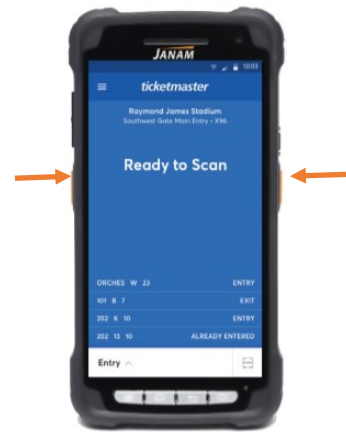

Ticketmaster Quick Scanner Support

SA Rodeo 2023 2/09/2023–2/25/23

A blue screen on your scanner means that the scanner is ready for operation.

Entry Mode
Blue Background

If the ticket has a barcode, hold the scanner about six inches away (6") and press either orange button on the right or left side of the device to scan the ticket.

Good Scan
Green Background
1 Long Pulse

Double Scan &
Incomplete Scan
Yellow Background

Bad Scan
Red Background
5 Quick Pulses

Examples:

If the ticket does not have a barcode..

If the ticket on the phone is stored in an Apple Wallet, it will not have a barcode (as shown to the right, below). The patron's phone will need to be tapped to the top of your scanner.

Possible Red screen STOP errors:

Section Restriction: Patron is attempting to enter a gate that will not facilitate entering their seats direct them to the gate assigned on their ticket

Invalid Ticket or Not Found: Verify ticket text/date that patron is presenting ticket for this event, then send patron to box office for resolution