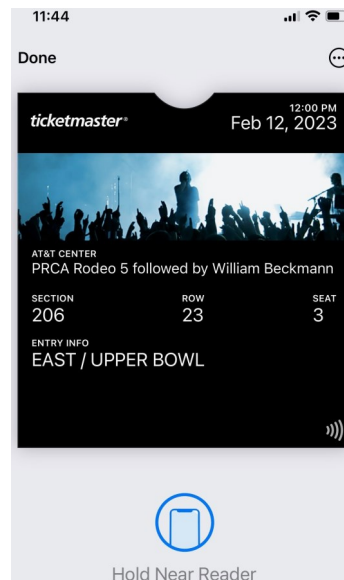

Ticketmaster Quick Scanner Support

SA Rodeo 2023 2/09/2023–2/25/23

A blue screen on your scanner means that the scanner is ready for operation.

Entry Mode
Blue Background

If the ticket has a barcode, hold the scanner about six inches away (6") and press either orange button on the right or left side of the device to scan the ticket.

Good Scan
Green Background
1 Long Pulse

Double Scan &
Incomplete Scan
Yellow Background

Bad Scan
Red Background
5 Quick Pulses

Examples:

If the ticket does not have a barcode..

If the ticket on the phone is stored in an Apple Wallet, it will not have a barcode (as shown to the right, below). The patron's phone will need to be tapped to the top of your scanner.

| | | | | | |
|------------|----------------------------|-------|---------|-----------------------|--|
| 230225E | Section 213 | Row 2 | Seat 20 | 230225E | |
| Event | SA Livestock Expo. Inc | | | X _____ | |
| \$38.50 | 74th Annual San Antonio | | | \$40.00 | |
| Est. Price | Stock Show & Rodeo | | | Total | |
| \$1.50 | Includes Fairgrounds Entry | | | 213 | |
| Fac Fee | AT&T Center / SA, TX | | | Section | |
| \$40.00 | Finals Start at 7:30pm | | | 2 | |
| Total | Saturday February 25, 2023 | | | Row | |
| 213 | 2206060 Kelly Land | | | 20 | |
| Section | | | | Seat FR | |
| 2 20 | | | | 8/22/2022 10:50:25 AM | |
| Row Seat | | | | | |

Possible Red screen STOP errors:

Section Restriction: Patron is attempting to enter a gate that will not facilitate entering their seats direct them to the gate assigned on their ticket

Invalid Ticket or Not Found: Verify ticket text/date that patron is presenting ticket for this event, then send patron to box office for resolution