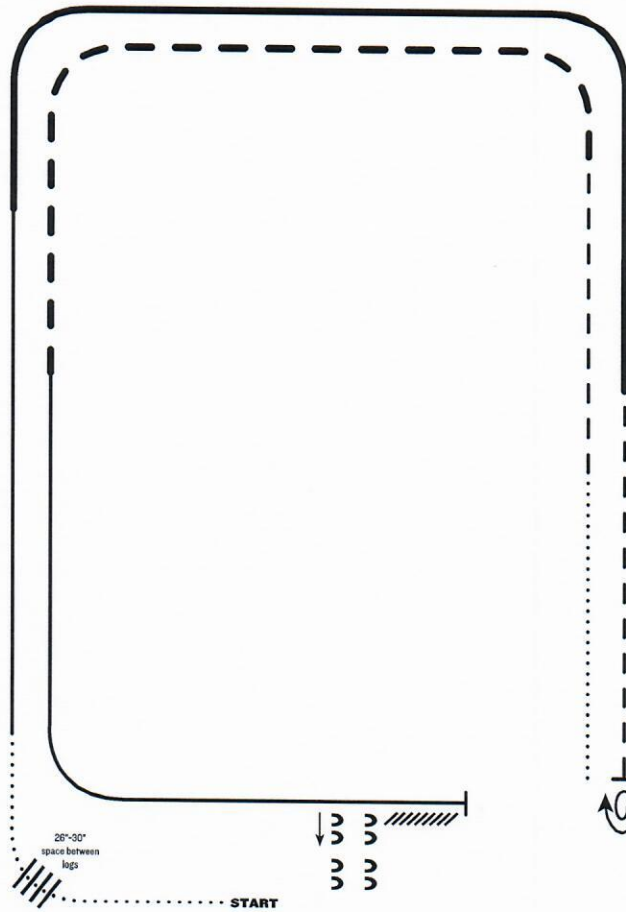

RANCH RIDING - PATTERN 6

LEGEND	
.....	Walk
.....	Extended Walk
---	Trot
---	Extended Trot
---	Lope
---	Extended Lope
////	Back
	Lead Change

1. Walk
2. Walk over logs
3. Lope right lead
4. Extended lope right lead
5. Trot
6. Stop, 1 1/2 turn right
7. Walk
8. Trot
9. Extended trot
10. Lope left lead
11. Stop and back
12. Side pass right

Note: The drawn description of this pattern is only intended for the general depiction of the pattern. Exhibitors should utilize the arena space to best exhibit their horses.