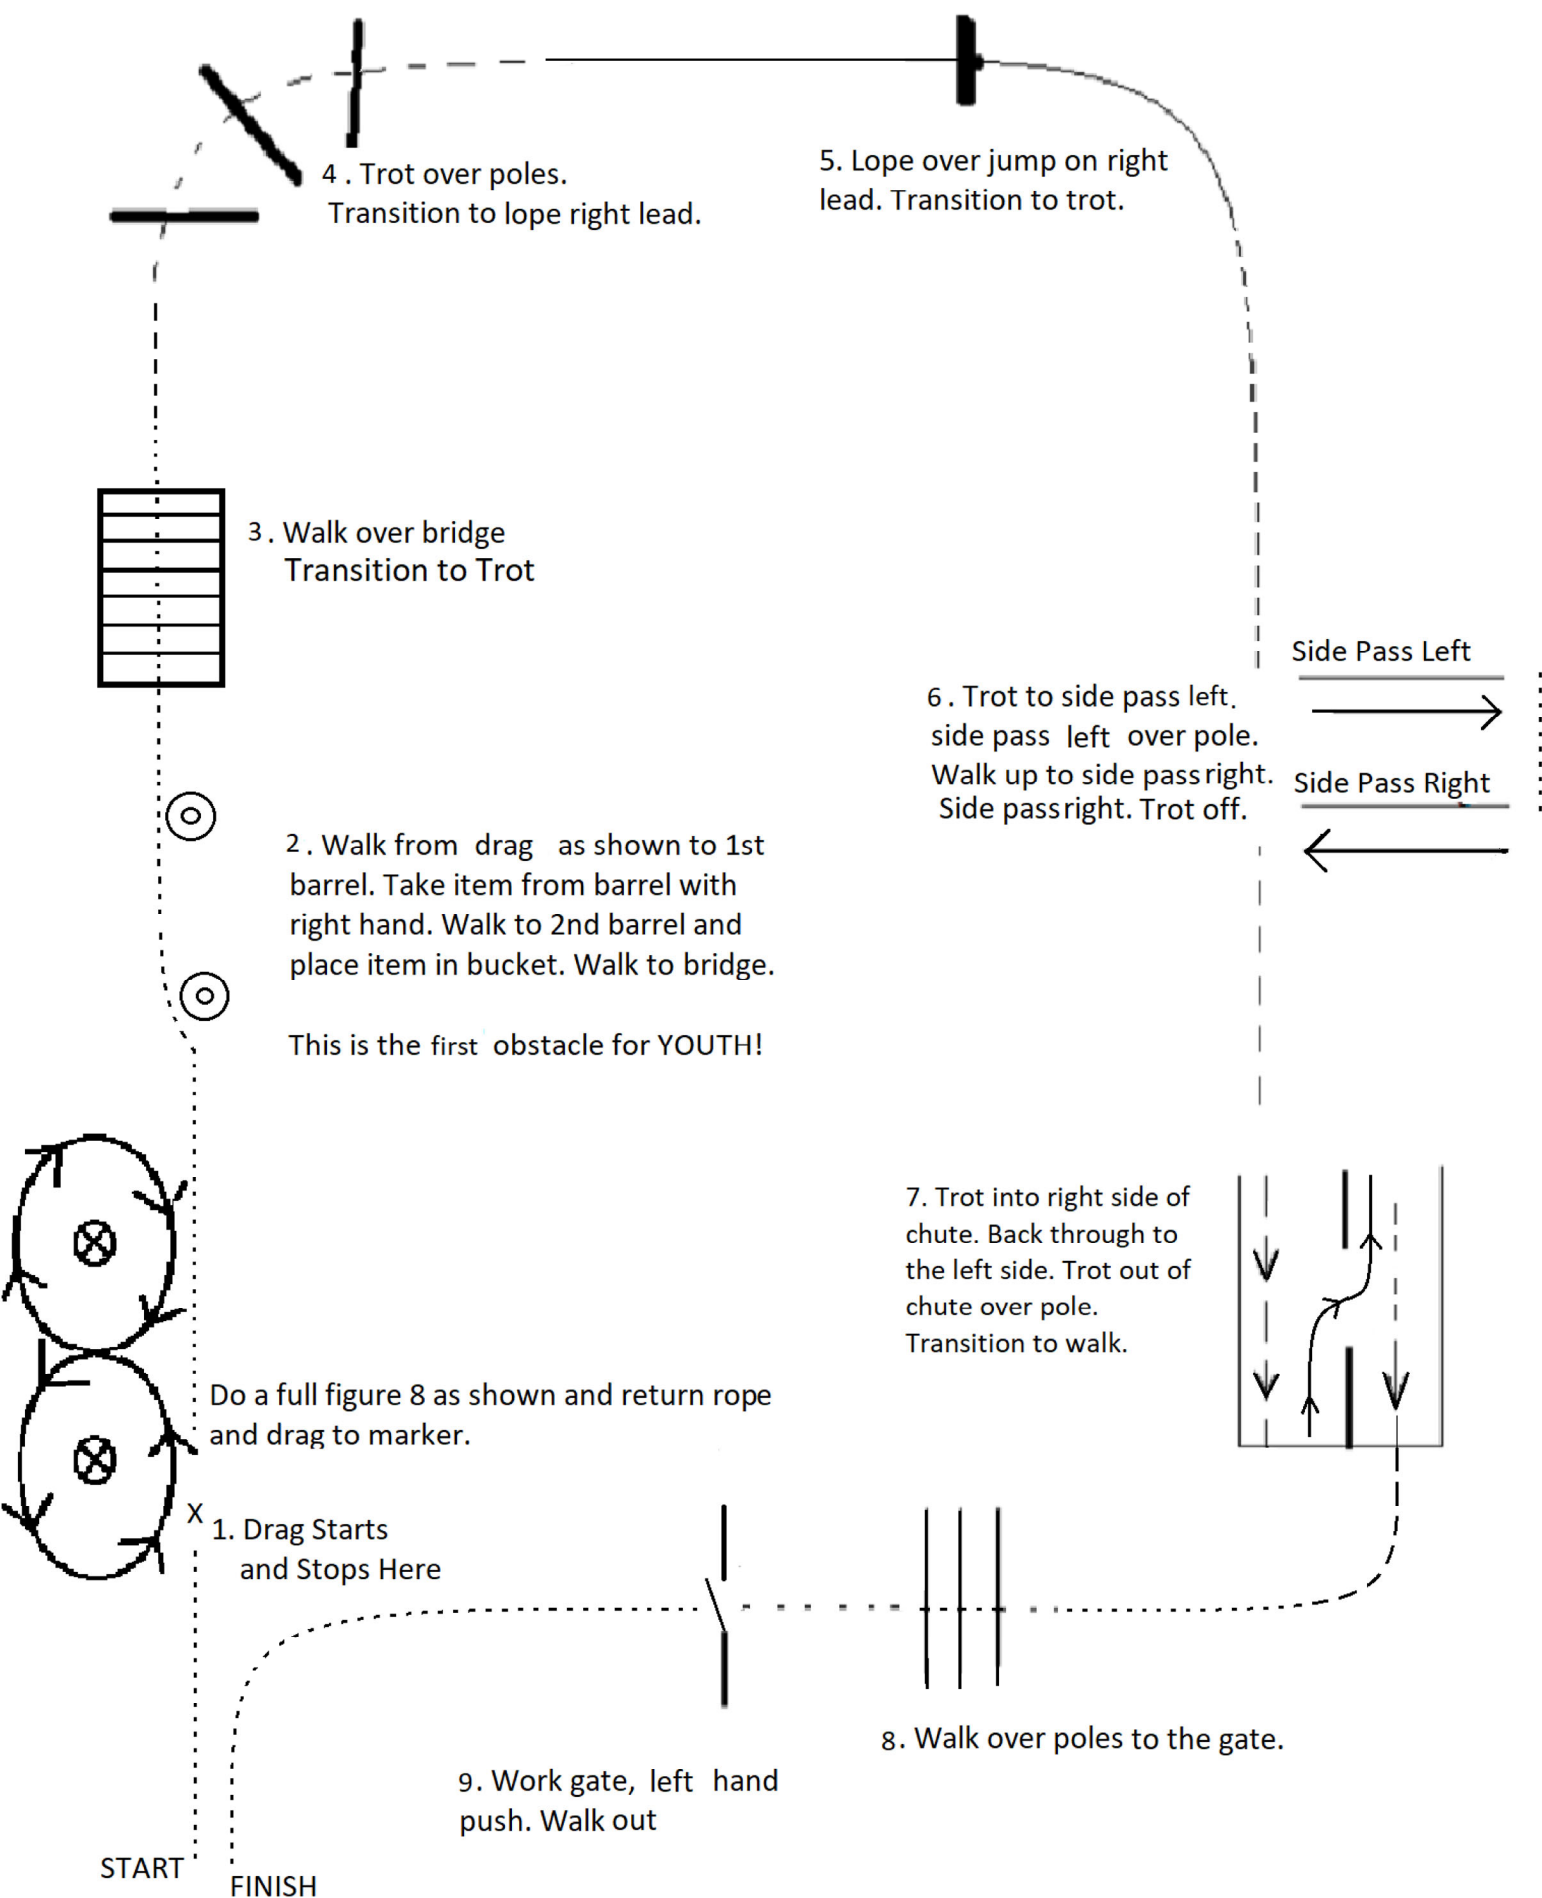

AQHA and All Breed Trail Pattern

AQHA and All Breed Trail Pattern

1. Drag log in full figure 8 as shown. Return Rope and Drag to Original Location
2. Walk from Drag to 1st Barrell. Remove item from bucket. Walk to 2nd Barrel and place item in Bucket.
3. Walk to and over Bridge. Transition to Trot
4. Trot over Poles. Transition to Lope Right lead
5. Lope over jump. Transition to trot.
6. Trot to side pass left. Side pass left. Walk up to side pass right. Side pass right. Pick up trot.
7. Trot into right side of chute. Back through to the left side. Trot out over pole. Transition to walk.
8. Walk over poles to gate.
9. Work Gate. Left hand push. Walk out.