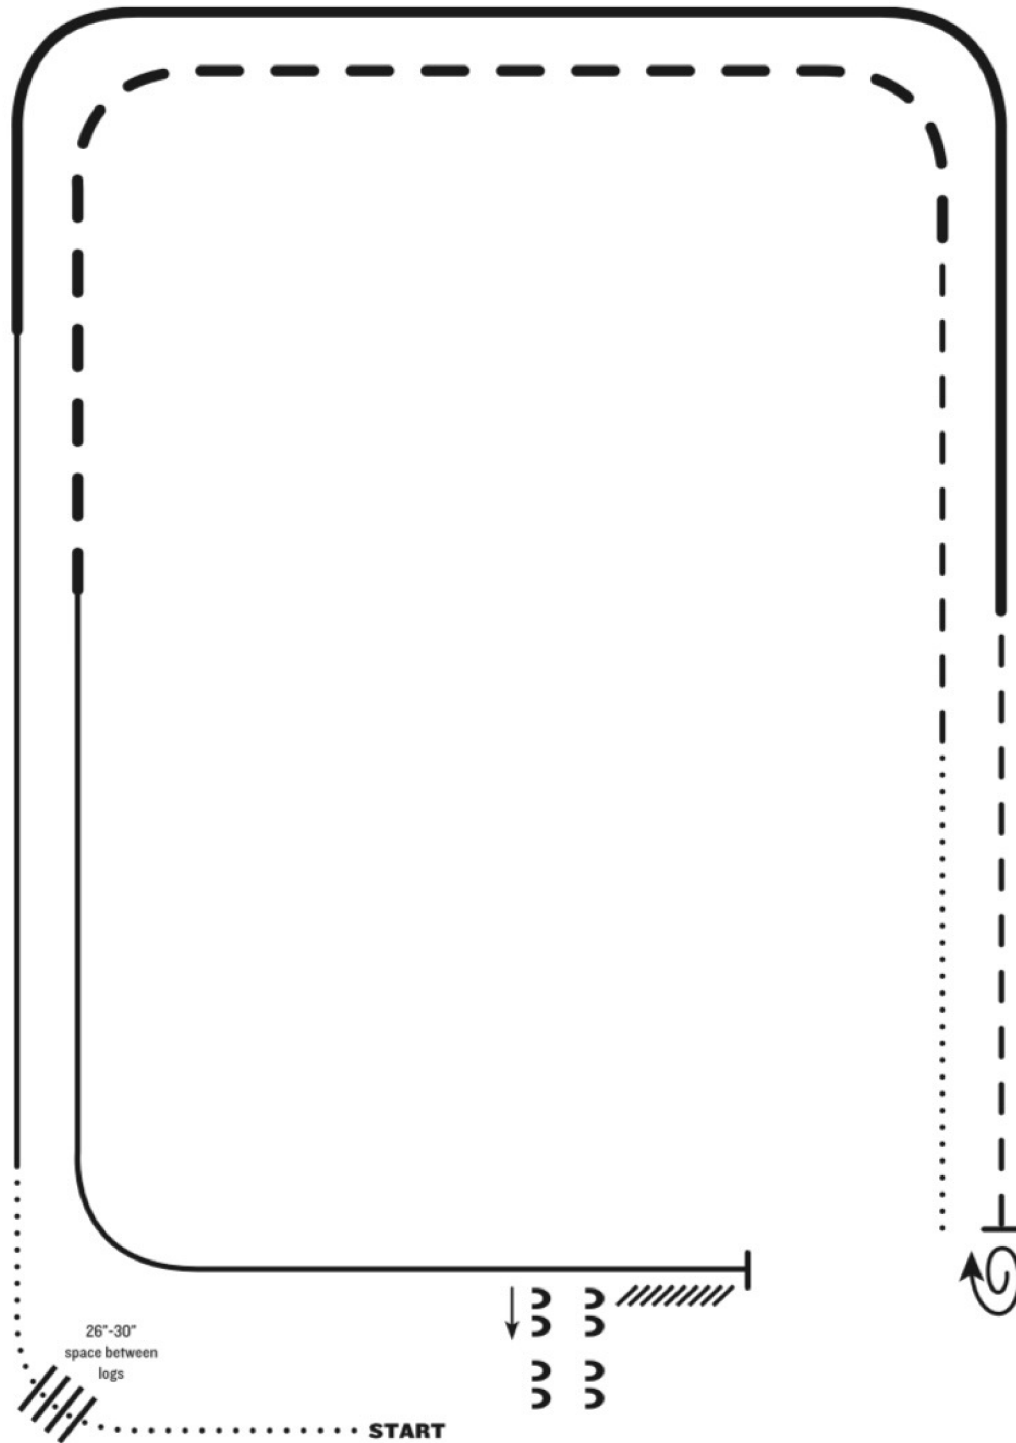

RANCH RIDING - PATTERN 6

LEGEND

.....	Walk
.....	Extended Walk
- - -	Trot
- - -	Extended Trot
— — —	Lope
— — —	Extended Lope
//////	Back
\\	Lead Change

1. Walk
2. Walk over logs
3. Lope right lead
4. Extended lope right lead
5. Trot
6. Stop, 1 1/2 turn right
7. Walk
8. Trot
9. Extended trot
10. Lope left lead
11. Stop and back
12. Side pass right

Note: The drawn description of this pattern is only intended for the general depiction of the pattern. Exhibitors should utilize the arena space to best exhibit their horses.