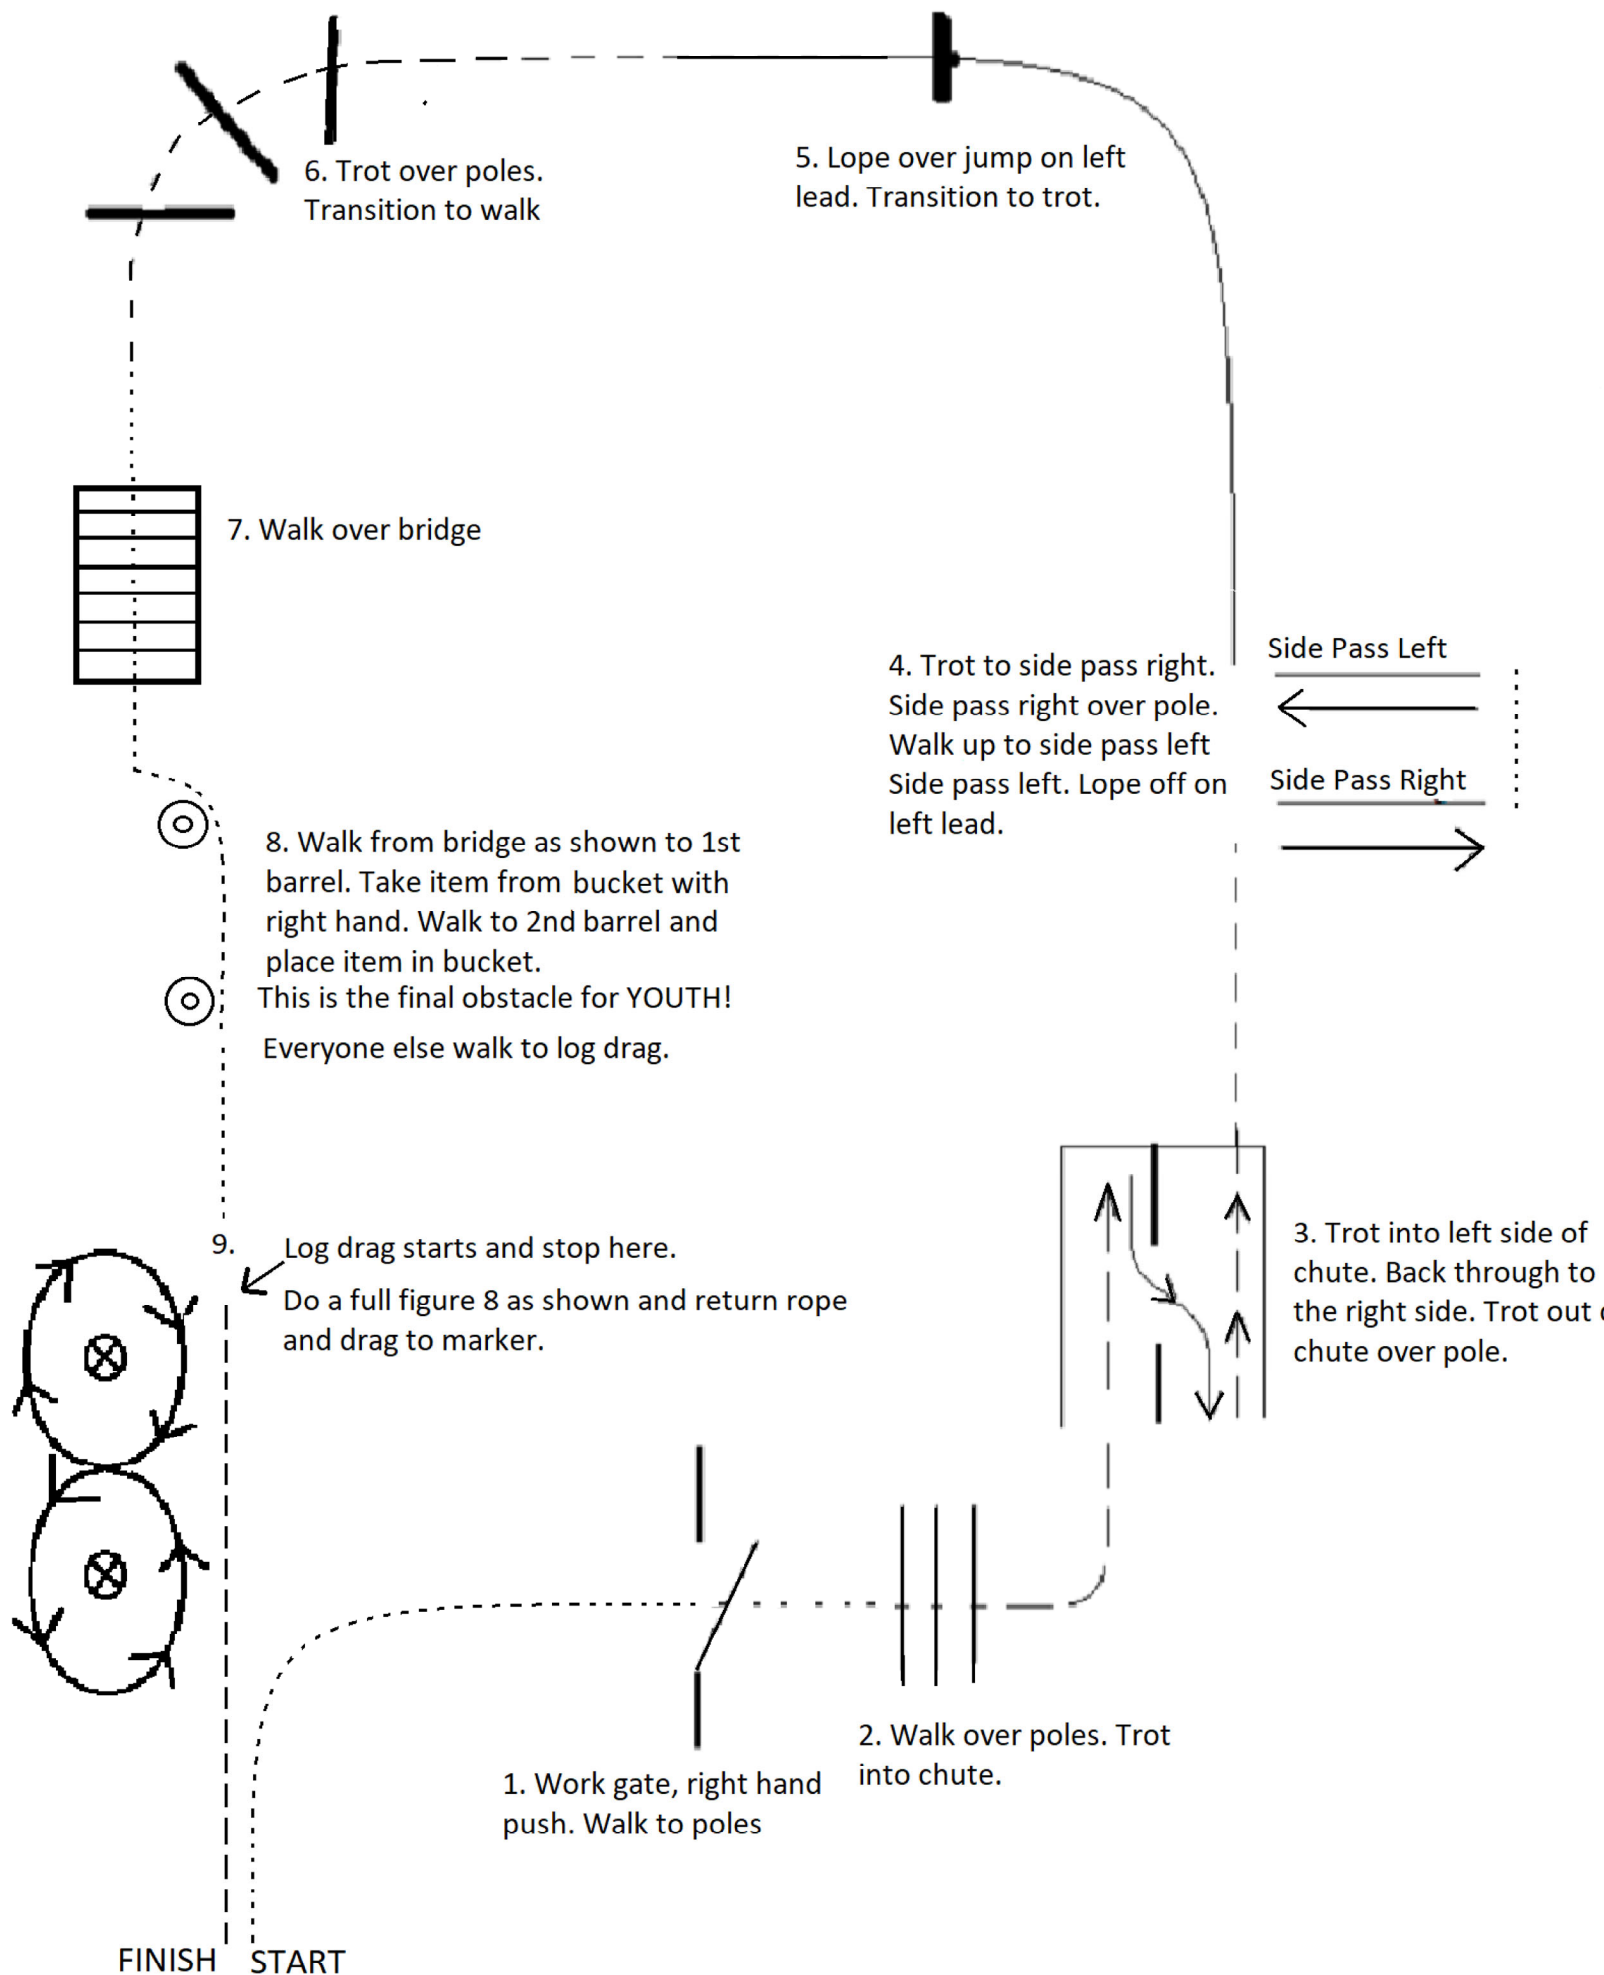

Versatility Ranch Horse Trail Pattern

**VERSATILITY RANCH HORSE SHOW TRAIL PATTERN**  
**SLE STOCK/RANCH HORSE SHOW MARCH 12, 2023**

1. Work gate - Right hand push
2. Walk over poles
3. Trot into left side of chute. Back through to the right side. Trot out over pole
4. Trot to side pass right. Side pass right. Walk up to side pass left. Side pass left. Lope off on left lead.
5. Lope over jump on left lead and transition to trot.
6. Trot over poles. Transition to walk
7. Walk to and over bridge
8. Walk from bridge as shown to 1st barrel. Pick up object from bucket. Walk to 2nd barrel and place object in bucket.
- END OF YOUTH PATTERN**
9. Drag log in full figure 8 as shown. Return rope and drag to original location. Trot out