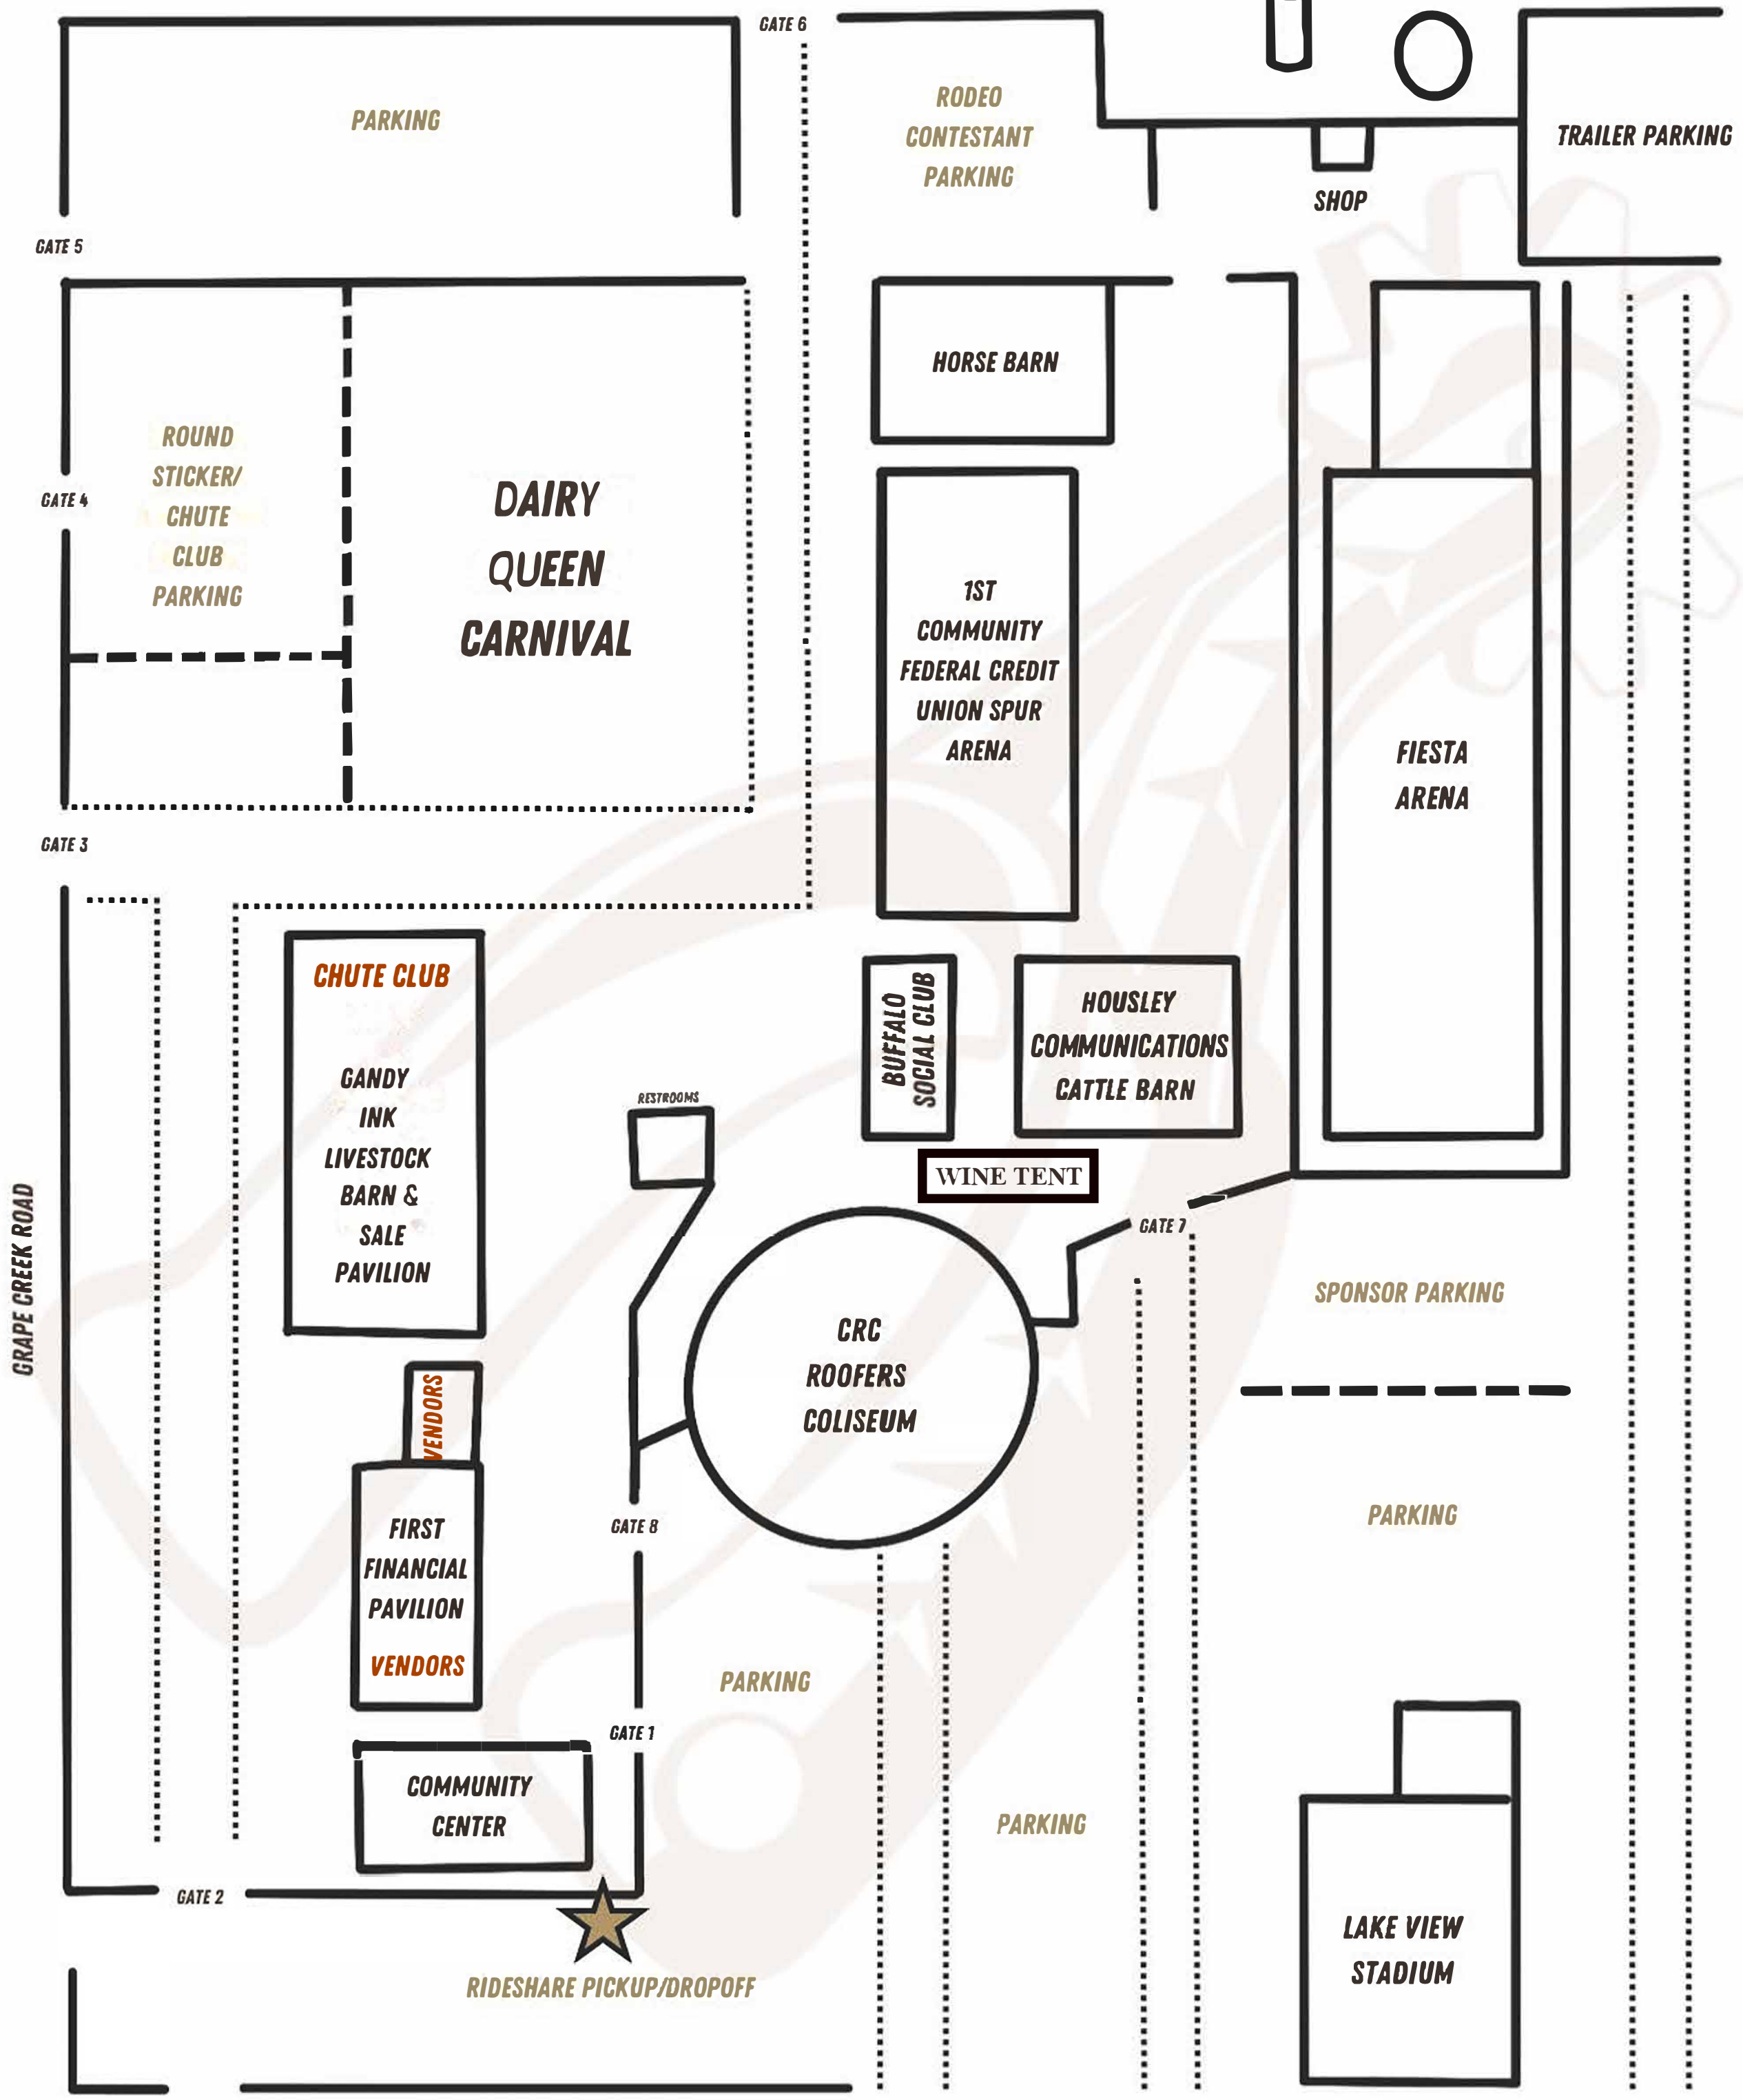

LAKE VIEW HEROES DRIVE

# SAN ANGELO STOCK SHOW & RODEO

43RD STREET