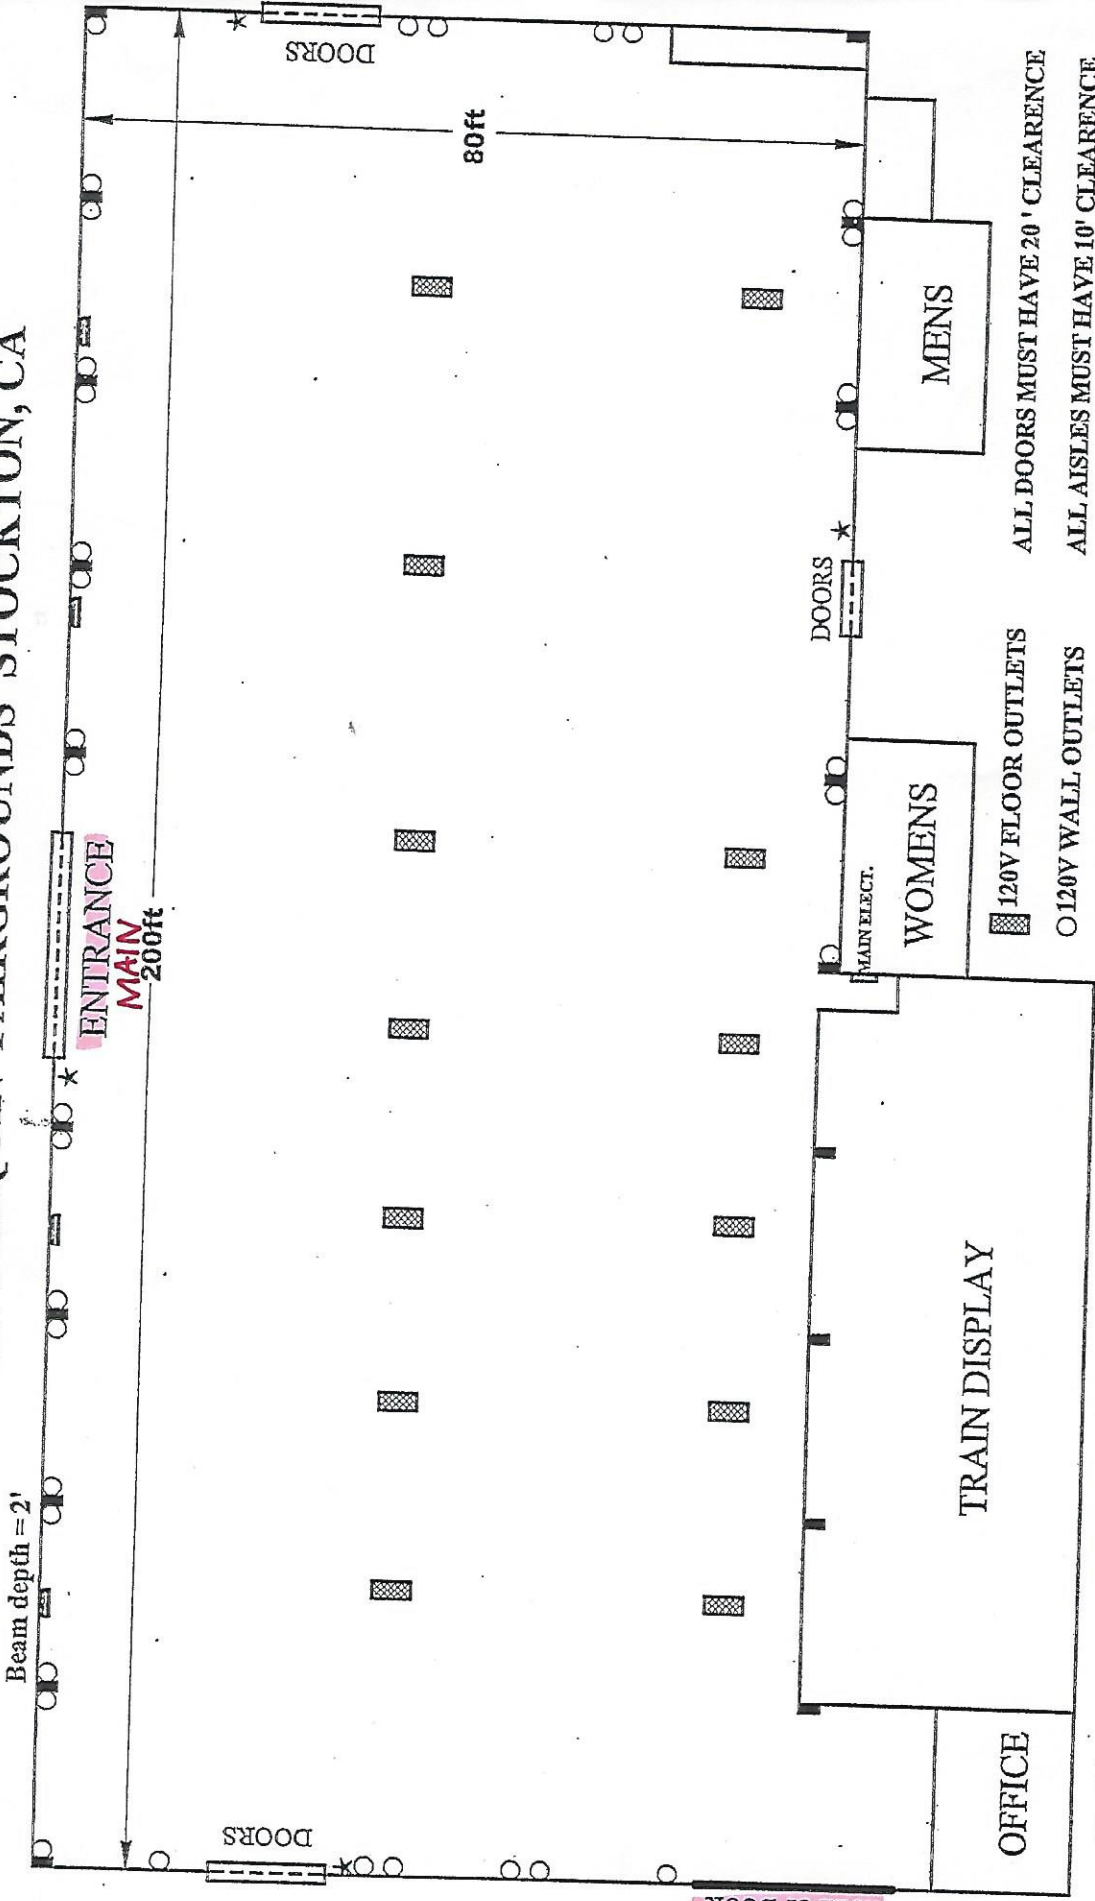

# BUILDING ONE

SAN JOAQUIN FAIRGROUNDS STOCKTON, CA

SCALE 1"=20'  
CEILING HEIGHT =

15,721 sq. ft  
Dinner Seating Capacity 1,048  
Auditorium Seating 2,245

- 120V FLOOR OUTLETS
- 120V WALL OUTLETS
- 30A 120/208V
- ★ FIRE EXTINGUISHERS

ALL DOORS MUST HAVE 20' CLEARANCE  
ALL AISLES MUST HAVE 10' CLEARANCE  
DO NOT BLOCK FIRE EXTINGUISHERS OR ELL

18' Wide by 11' High  
ROLL UP DOOR