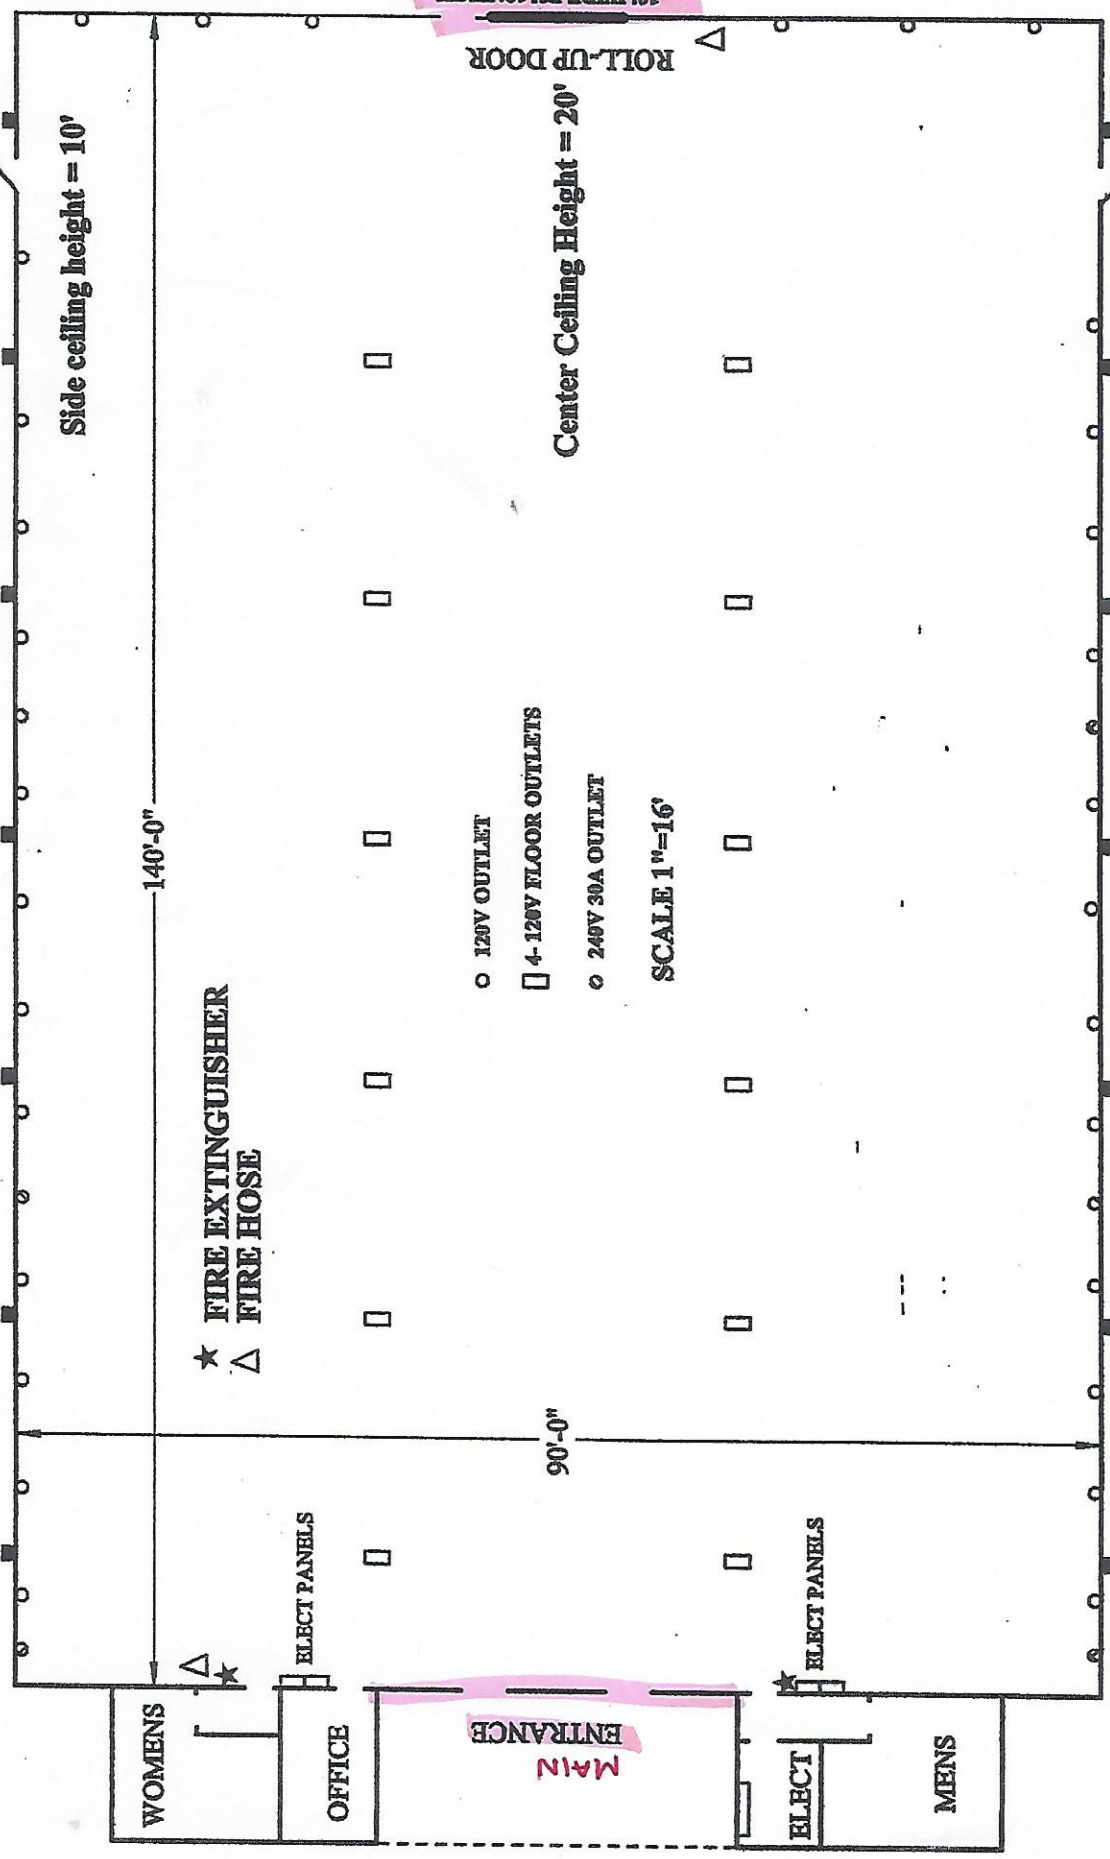

BUILDING 4

SAN JOAQUIN FAIRGROUNDS STOCKTON, CA

DOOR

DOOR

SET-UP MAP MUST BE COMPLETED ON THIS FORM
 ALL DOORS MUST HAVE A 20ft. CLEARANCE
 ALL AISLES MUST HAVE A 10ft. CLEARANCE
 DO NOT BLOCK FIRE EXTINGUISHERS, FIRE HOSES OR ELECTRICAL

12,394. sq. ft
 Dinner Seating Capacity 826
 Auditorium Seating 1,770