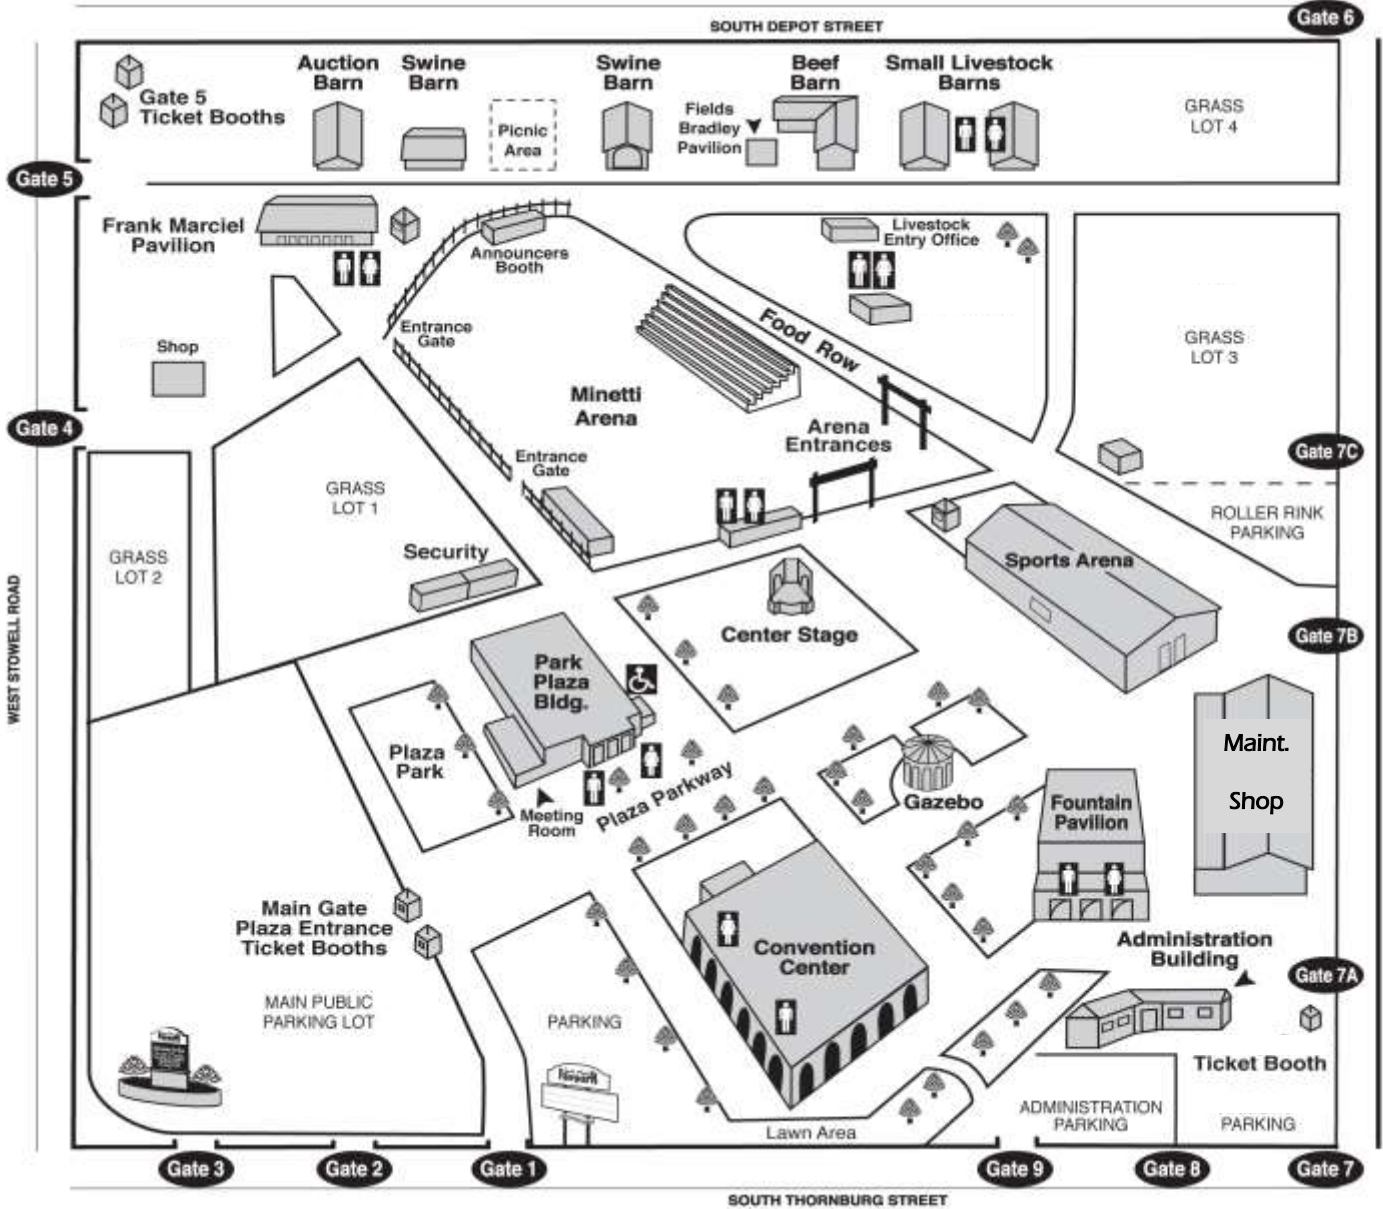

Santa Maria Fairpark

Home of the Santa Barbara County Fair

CONVENTION CENTER

All Doors 6' Wide
 Roll-up Door 12' Wide x 10' High
 Size: 14,175 Sq. Ft.
 Free Span Building

CAPACITY:

2,025 Standing
 1,566 Seated Theater Style
 950 Seated Banquet Style

CEILING HEIGHTS

16' 3" To Bottom of Lights
 18' 3" To Beams
 23' 4" From Center to Roof

PARK PLAZA BUILDING

All Doors 6' Wide
 Roll-up Door 14' Wide x 12' High
 Size: 12,600 Sq. Ft.

CAPACITY:

1,800 Standing
 1,400 Seated Theater Style
 840 Seated Banquet Style

MINETTI ARENA

340' Length x 124' Width
 Size: 42,160 Sq. Ft.

SEATING

Grandstand1,728
 Bleachers.....675
 Box Seats.....500
 Total.....2,903
 Arena Floor.....3,372 (chairs)
 Grand Total.....6,275