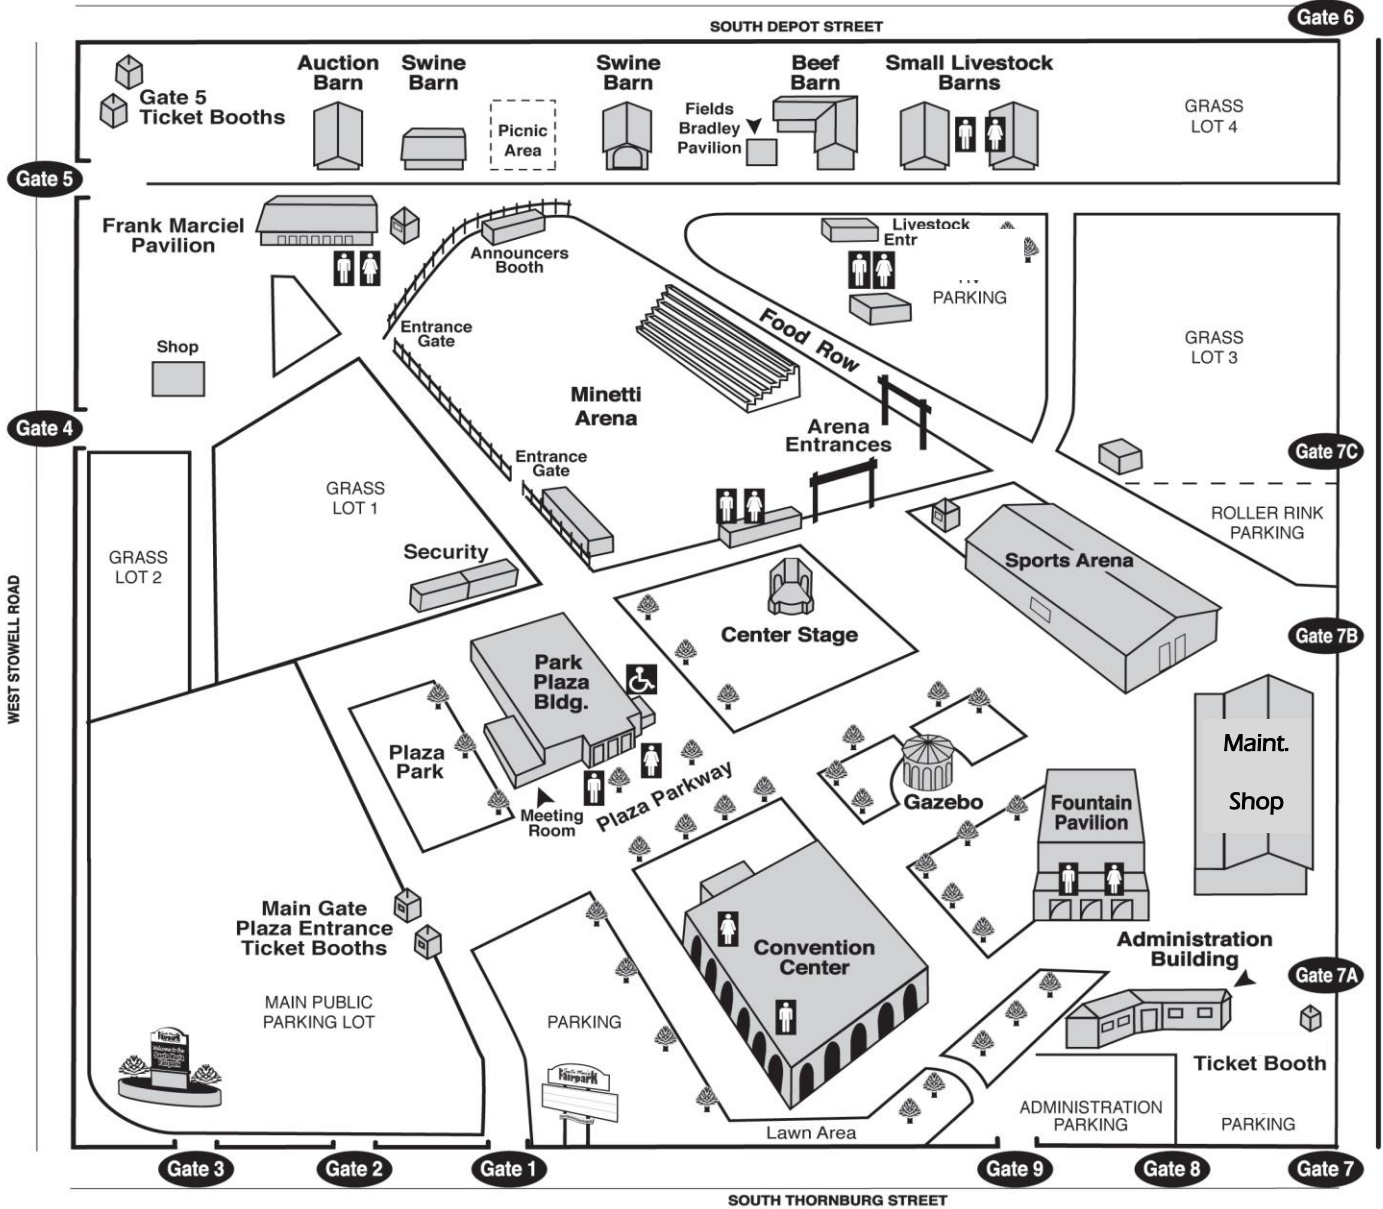

SANTA MARIA FAIRPARK

CONVENTION CENTER

All Doors 6' Wide
 Roll-up Door 12' Wide x 10' High
 Size: 14,175 Sq. Ft.
 Free Span Building

CAPACITY:

2,025 Standing
 1,566 Seated Theater Style
 950 Seated Banquet Style

CEILING HEIGHTS

16' 3" To Bottom of Lights
 18' 3" To Beams
 23' 4" From Center to Roof

PARK PLAZA BUILDING

All Doors 6' Wide
 Roll-up Door 14' Wide x 12' High
 Size: 12,600 Sq. Ft.

CAPACITY:

1,800 Standing
 1,400 Seated Theater Style
 840 Seated Banquet Style

MINETTI ARENA

340' Length x 124' Width
 Size: 42,160 Sq. Ft.

SEATING

Grandstand1,728
 Bleachers.....675
 Box Seats.....500
 Total.....2,903
 Arena Floor.....3,372 (chairs)
 Grand Total.....6,275