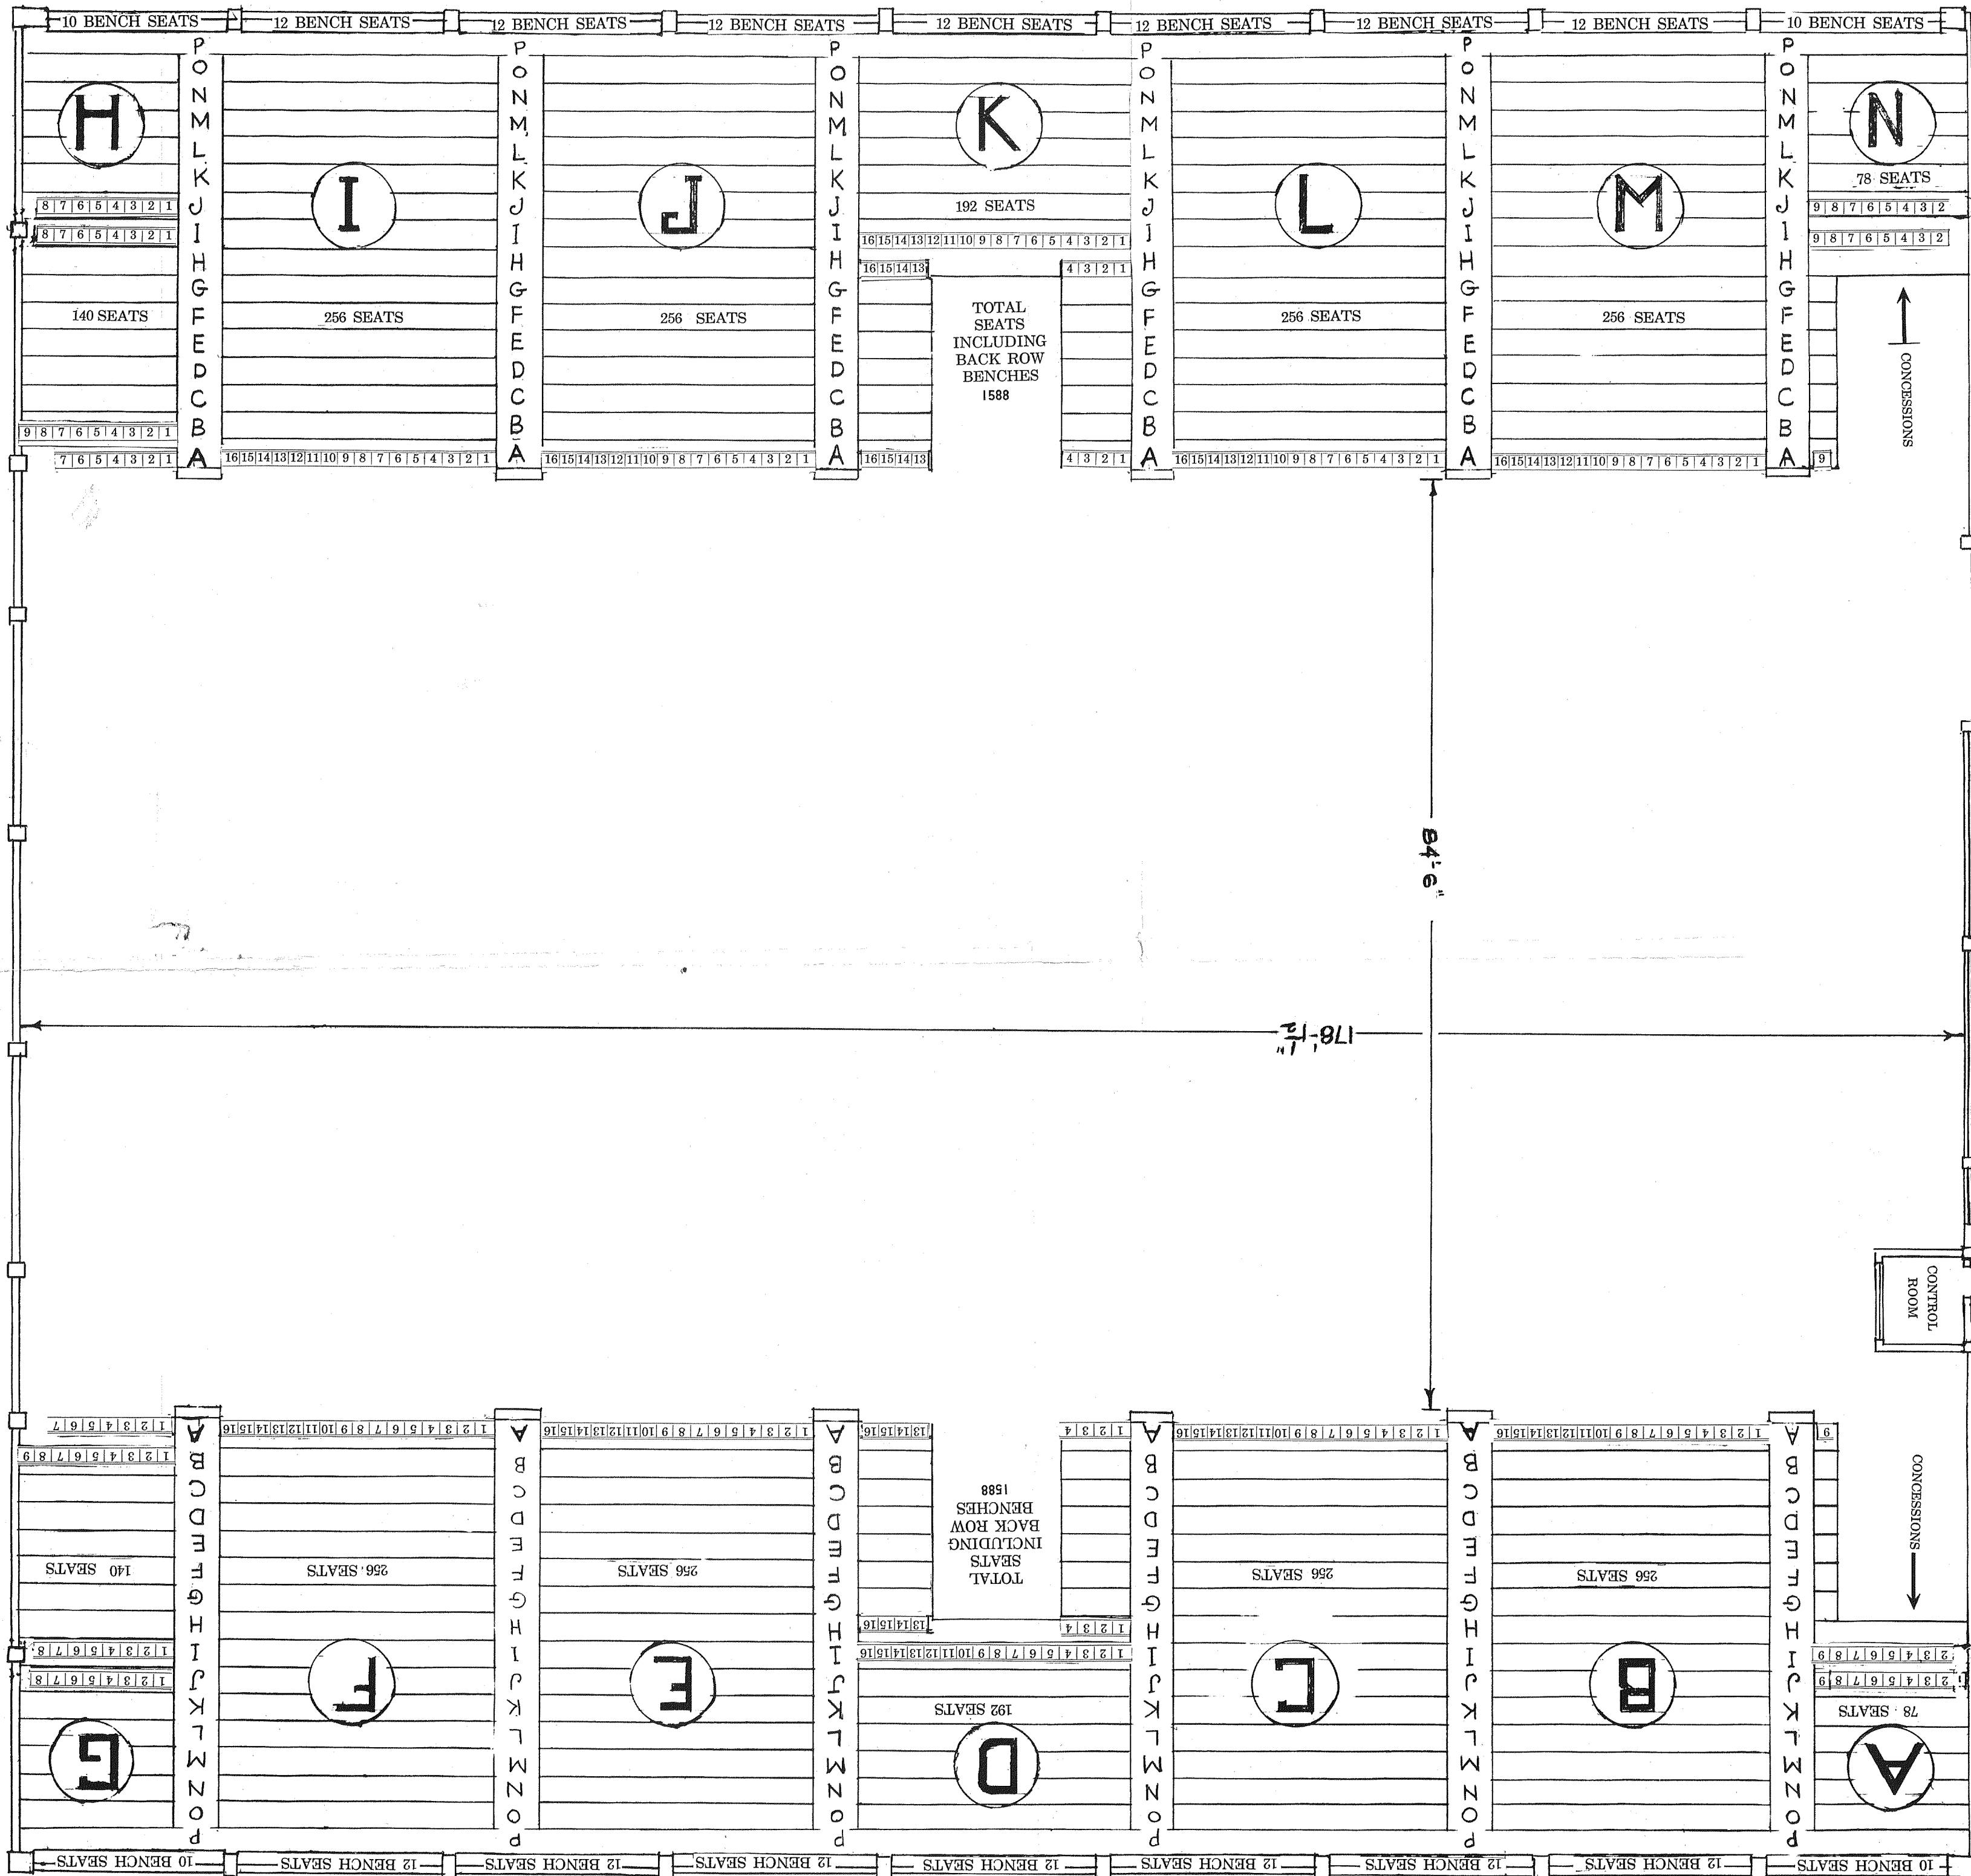

FLOOR SIZE 84'6" X 178'6"

SEATING PLAN
ROBARTS SPORTS ARENA
SARASOTA, FLORIDA
1/1/78