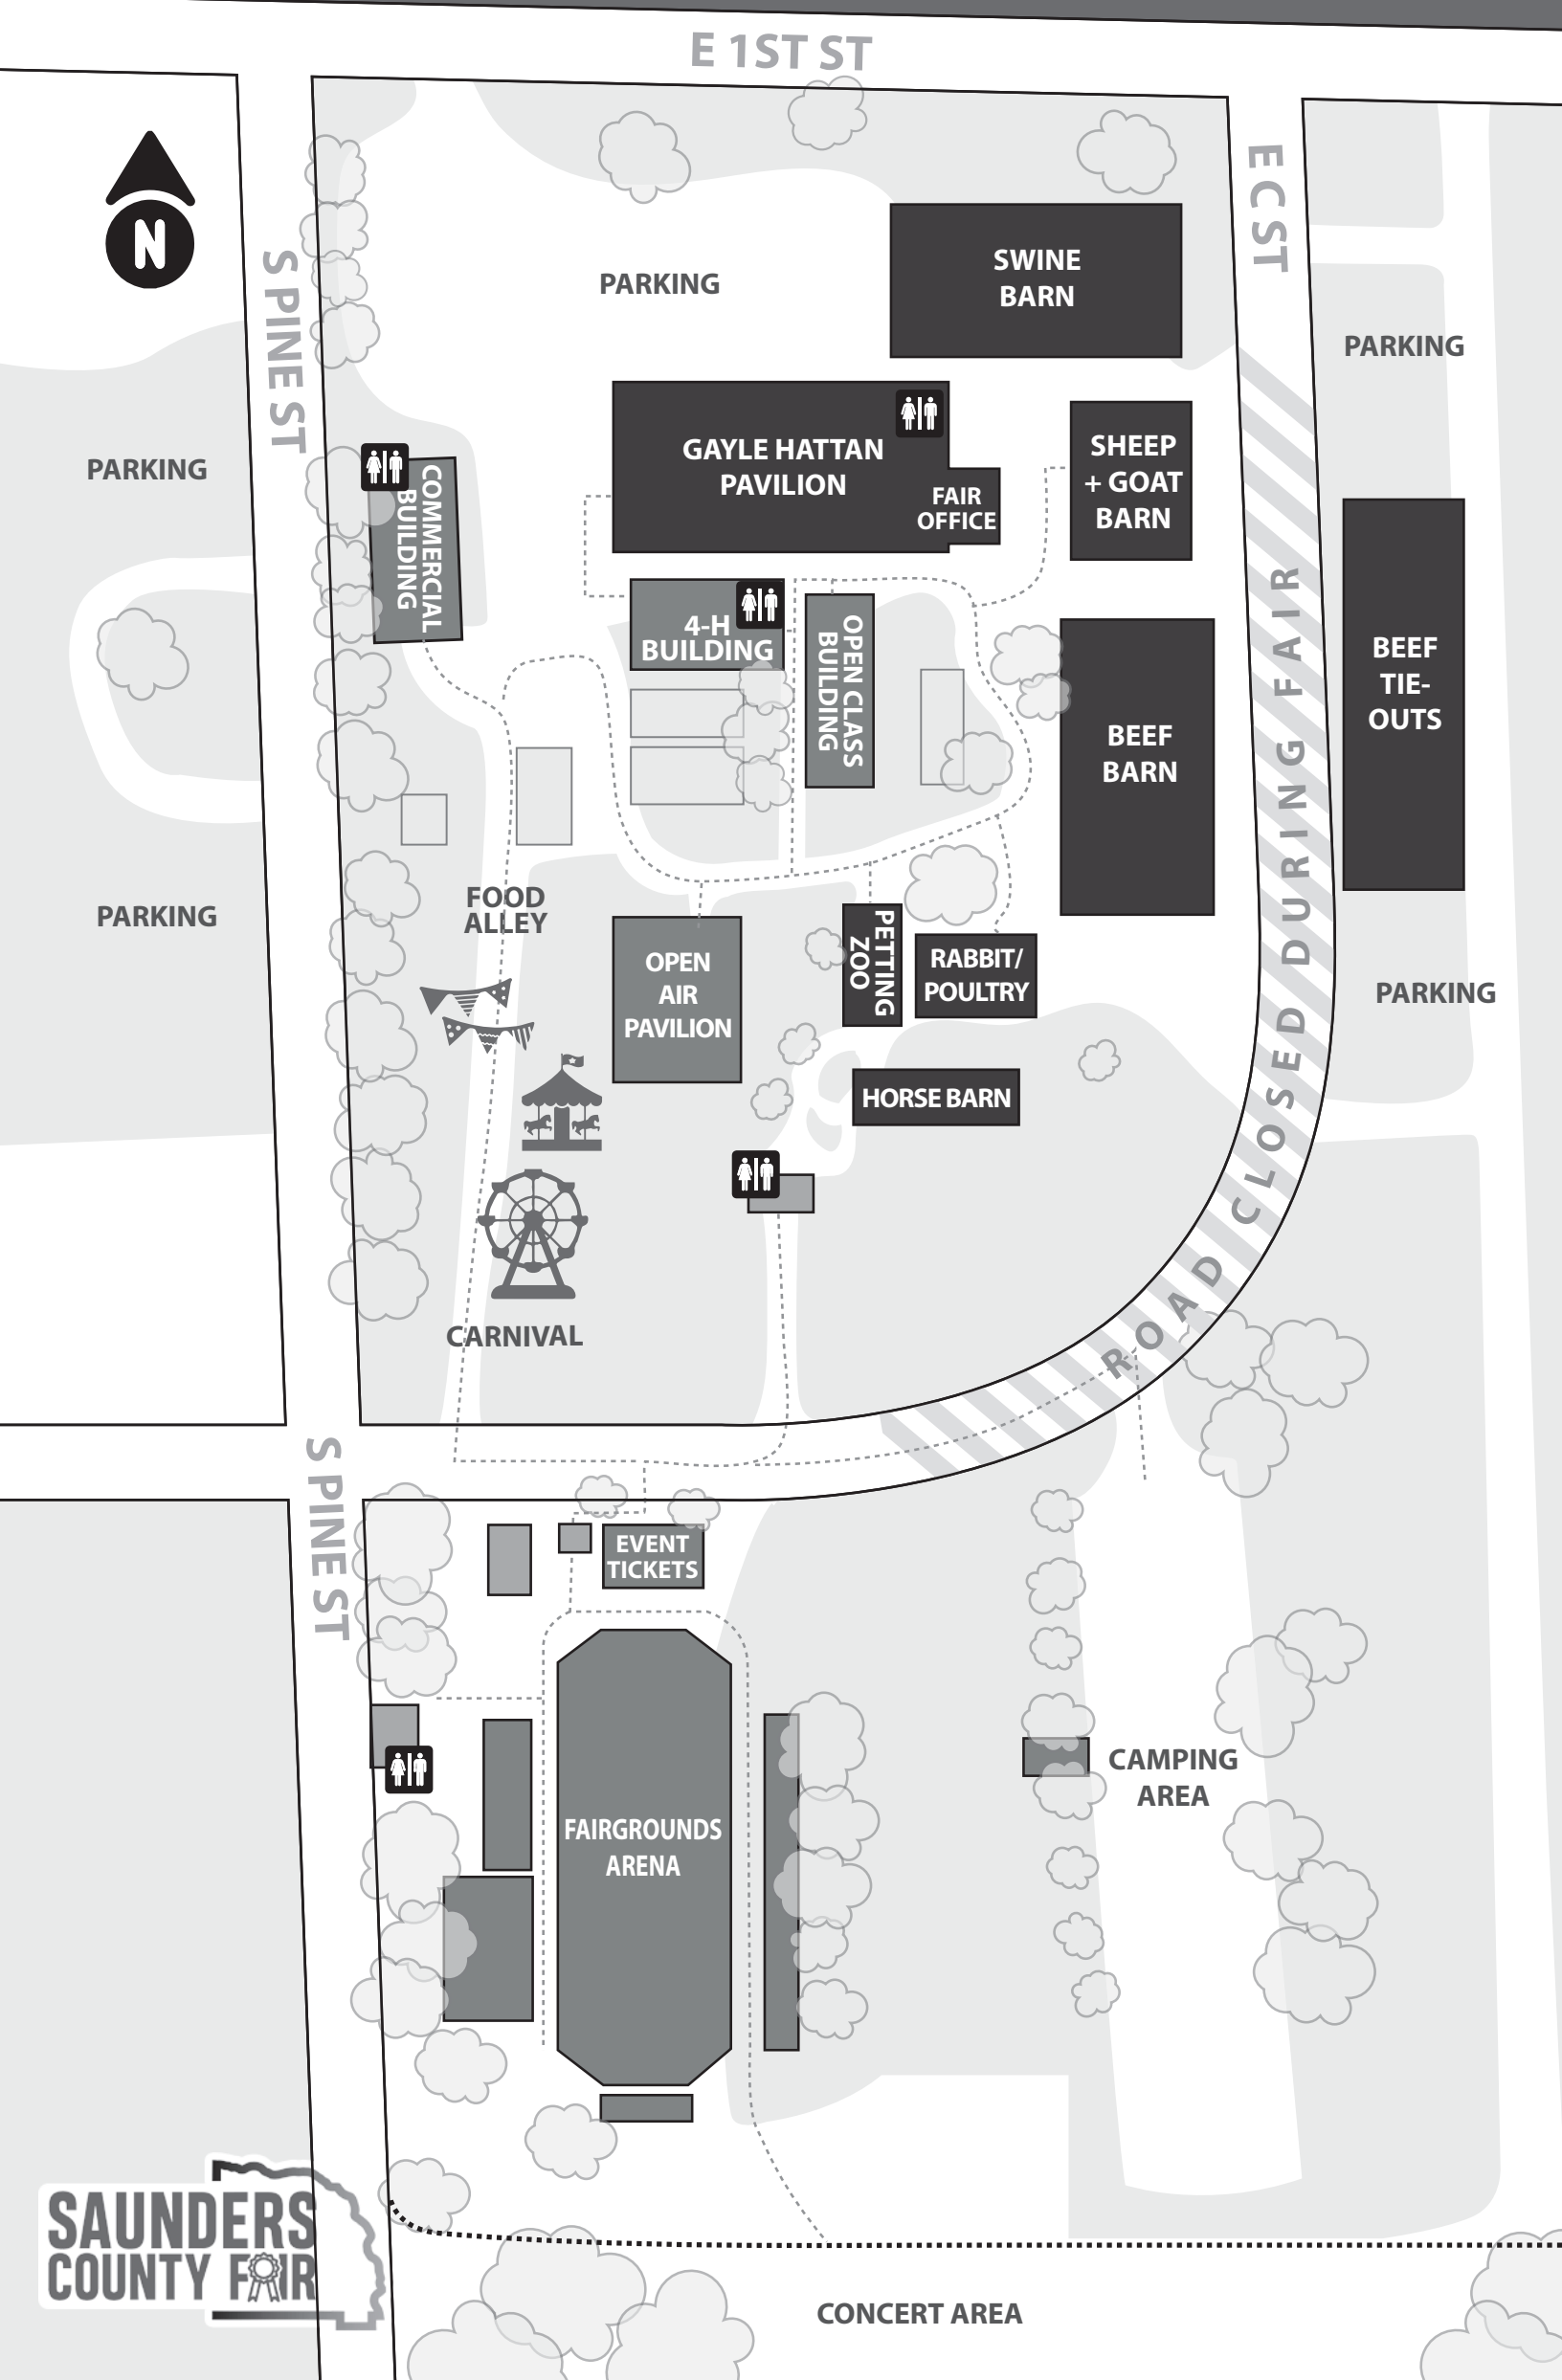

SAUNDERS COUNTY FAIRGROUNDS MAP

E 1ST ST

S PINE ST

EC ST

PARKING

PARKING

PARKING

PARKING

BEEF TIE-OUTS

PARKING

COMMERCIAL BUILDING

GAYLE HATTAN PAVILION

FAIR OFFICE

SHEEP + GOAT BARN

SWINE BARN

4-H BUILDING

OPEN CLASS BUILDING

BEEF BARN

FOOD ALLEY

OPEN AIR PAVILION

PETTING ZOO

RABBIT/POULTRY

HORSE BARN

CARNIVAL

RESTROOM

ROAD CLOSED DURING FAIR

S PINE ST

EVENT TICKETS

RESTROOM

FAIRGROUNDS ARENA

CAMPING AREA

CONCERT AREA