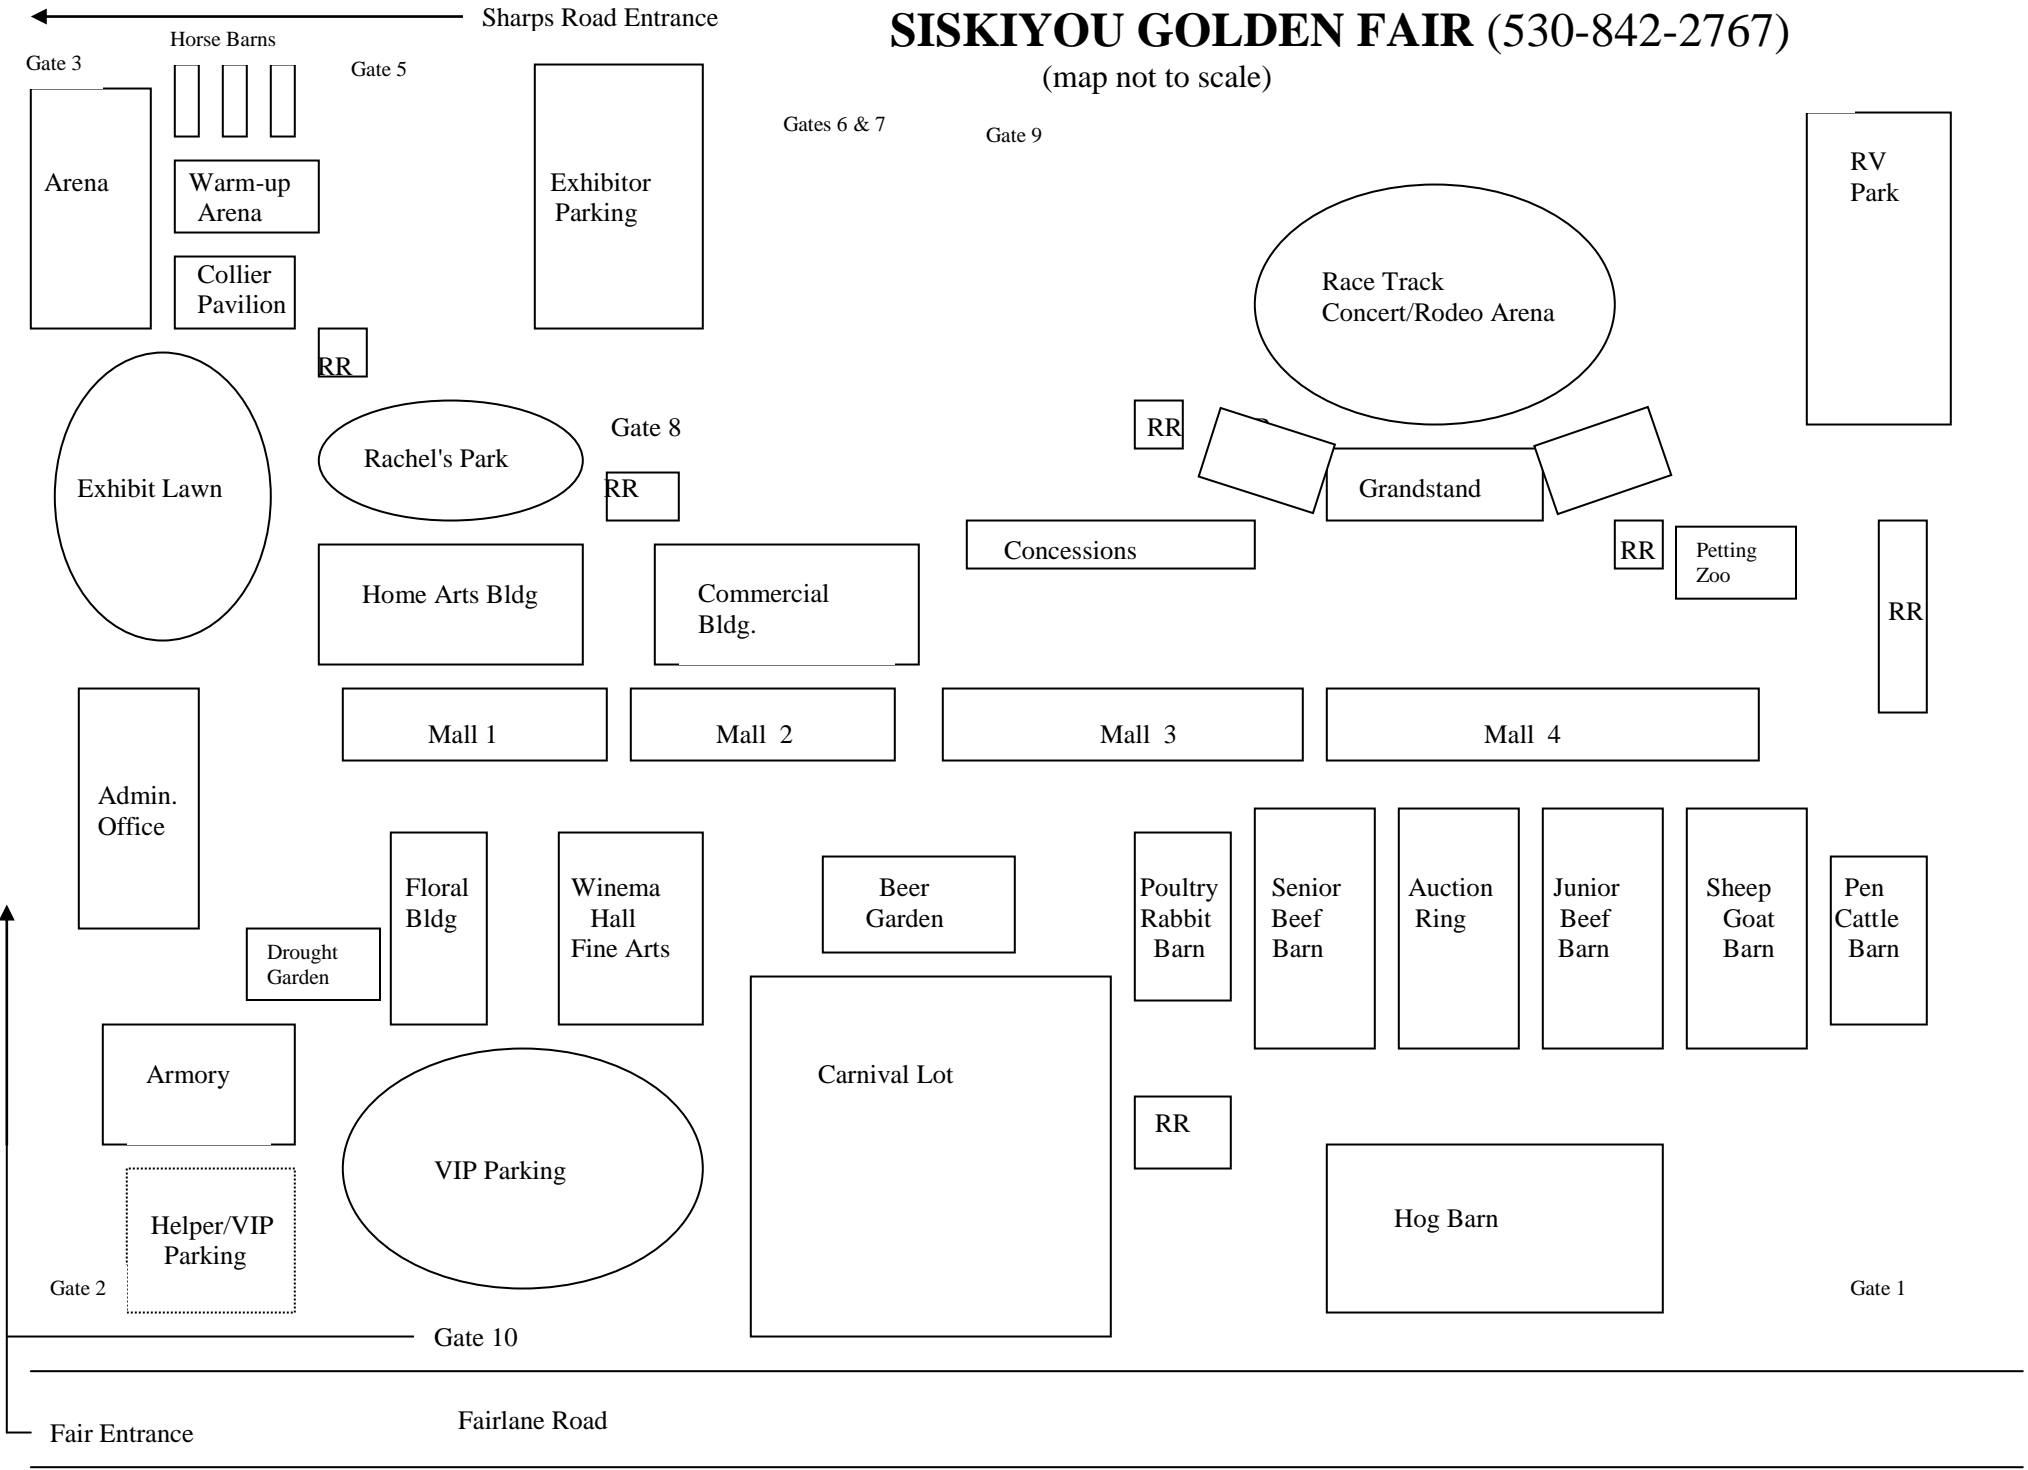

SISKIYOU GOLDEN FAIR (530-842-2767)

(map not to scale)

Gate 3

Horse Barns

Sharps Road Entrance

Gate 5

Gates 6 & 7

Gate 9

RV Park

Race Track
Concert/Rodeo Arena

RR

Exhibit Lawn

Rachel's Park

Gate 8

RR

Grandstand

Concessions

RR

Petting Zoo

RR

Home Arts Bldg

Commercial Bldg.

Mall 1

Mall 2

Mall 3

Mall 4

Admin. Office

Floral Bldg

Winema Hall
Fine Arts

Beer Garden

Poultry Rabbit Barn

Senior Beef Barn

Auction Ring

Junior Beef Barn

Sheep Goat Barn

Pen Cattle Barn

Drought Garden

Armory

Carnival Lot

RR

Hog Barn

VIP Parking

Gate 2

Helper/VIP Parking

Gate 10

Gate 1

Fair Entrance

Fairlane Road