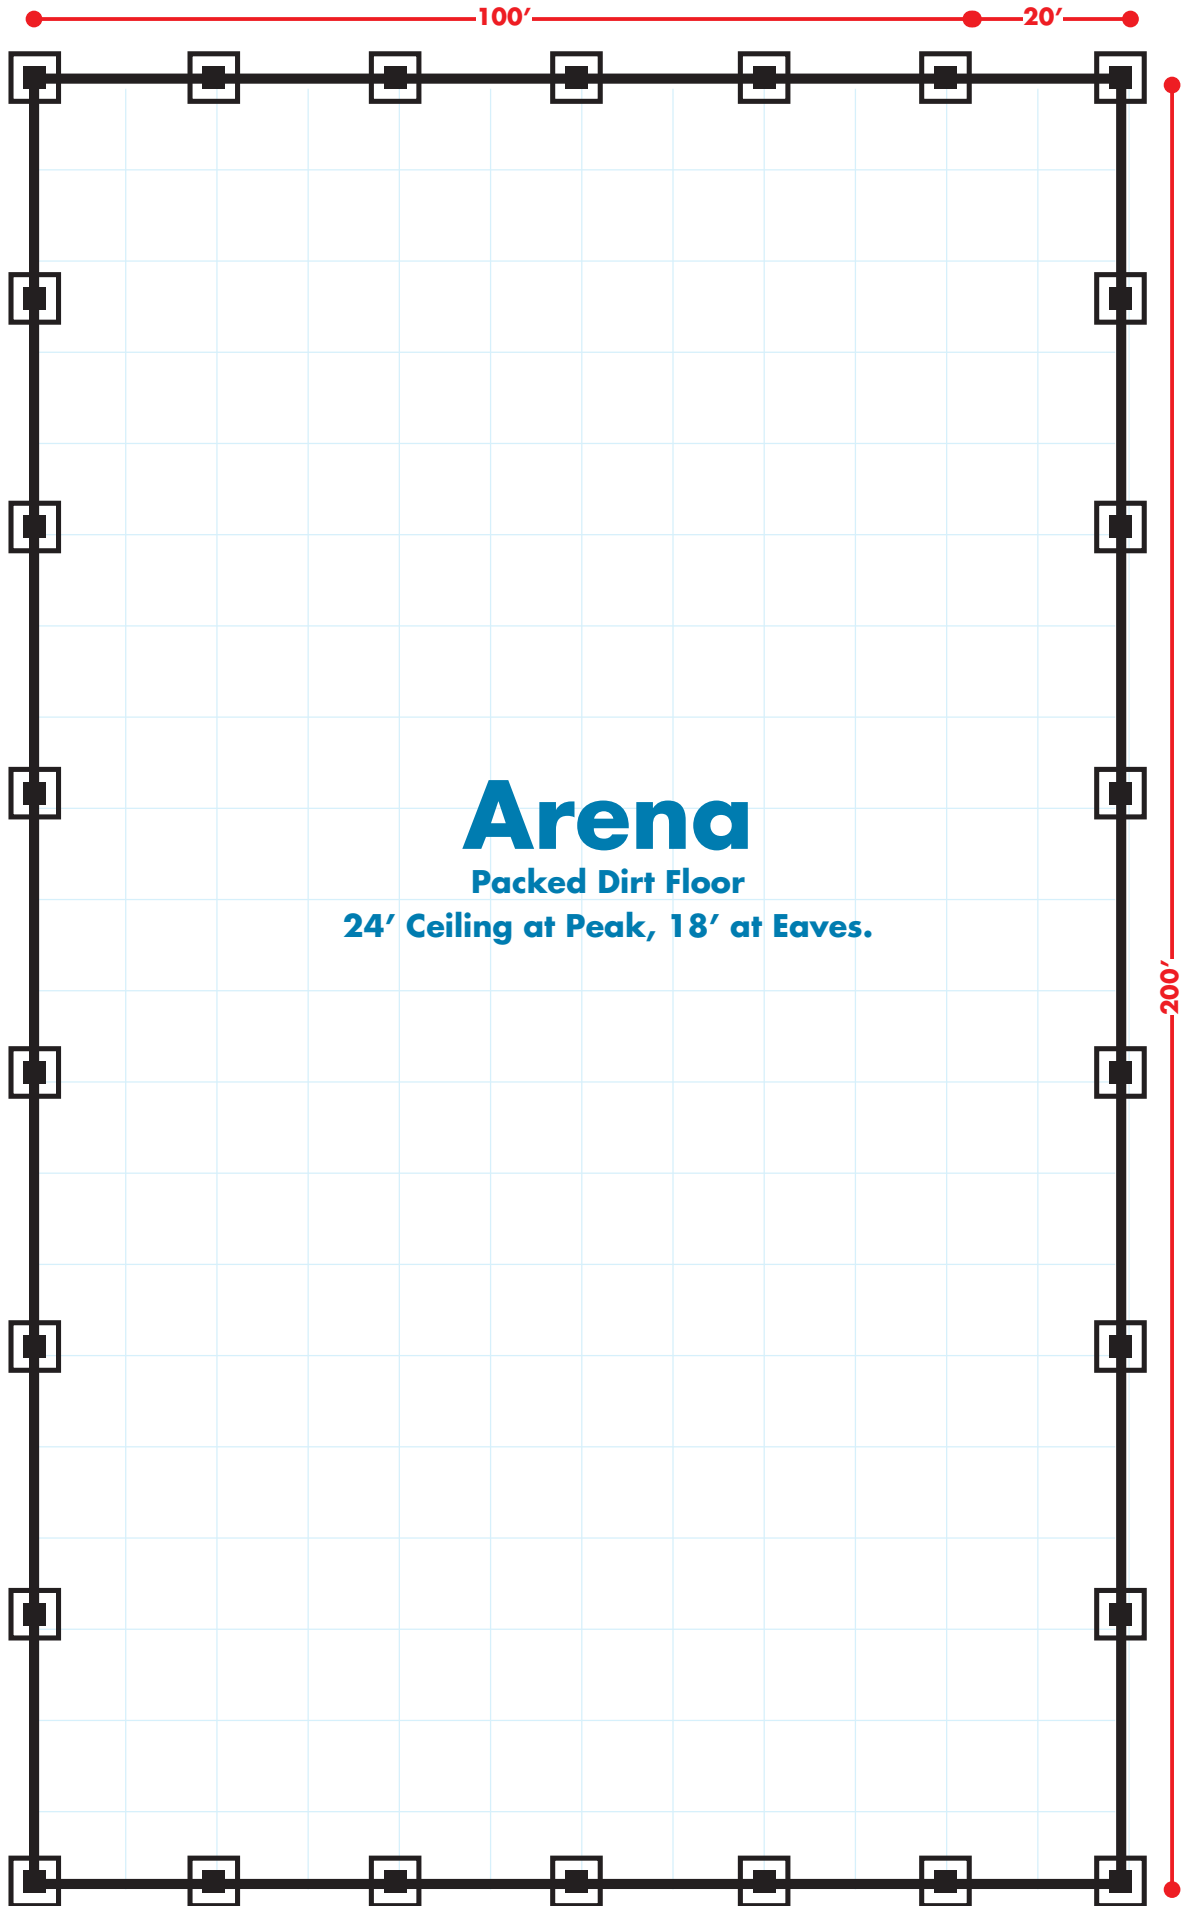

10' 10' 10'

**Arena**  
Packed Dirt Floor  
24' Ceiling at Peak, 18' at Eaves.